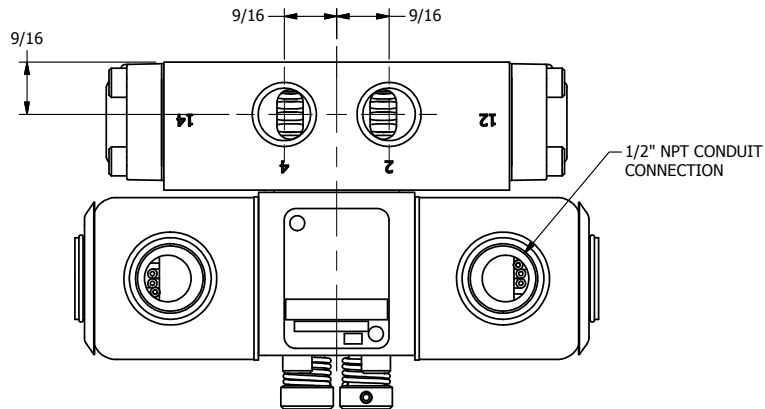

4

3

2

1

**AAA**  
PRODUCTS  
INTERNATIONAL

**AAA PRODUCTS  
INTERNATIONAL**  
7114 Harry Hines Blvd  
Dallas, TX 75235

TITLE: 3/8" SIDE PORT, DBL SOL, 3 POS,  
SPR CTR, SOL RTRN, CLSD CTR SPL,  
EXPL PROOF, NON-LCKNG OVRD

DRAWING NO.:  
DIM\_SY3XON

THE INFORMATION CONTAINED WITHIN THIS DOCUMENT IS PROPRIETARY TO AAA PRODUCTS AND MAY NOT BE DISCLOSED WITHOUT PRIOR WRITTEN CONSENT

4

3

2

1

B

B