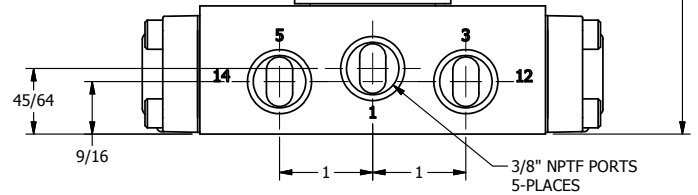

4

3

2

1

**AAA**  
PRODUCTS  
INTERNATIONAL

**AAA PRODUCTS  
INTERNATIONAL**  
7114 Harry Hines Blvd  
Dallas, TX 75235

TITLE: 3/8" SIDE PORT, DBL SOL, 3 POS,  
SPR CTR, SOL RTRN, CLSD CTR SPL,  
EXPL PROOF, NON-LCKNG OVRD

DRAWING NO.:  
DIM\_SY3XON

THE INFORMATION CONTAINED WITHIN THIS DOCUMENT IS PROPRIETARY TO AAA PRODUCTS AND MAY NOT BE DISCLOSED WITHOUT PRIOR WRITTEN CONSENT

4

3

2

1

B

B