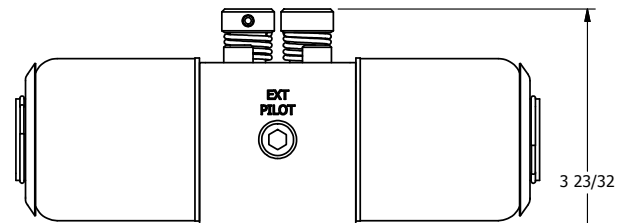

4

3

2

1

**AAA**  
PRODUCTS  
INTERNATIONAL

**AAA PRODUCTS  
INTERNATIONAL**  
7114 Harry Hines Blvd  
Dallas, TX 75235

TITLE: 3/8" SIDE PORT, DBL SOL, 3 POS,  
SPR CTR, SOL RTRN, CLSD CTR SPL,  
EXPL PROOF, NON-LCKNG OVRD

DRAWING NO.:  
DIM\_SY3XON

THE INFORMATION CONTAINED WITHIN THIS DOCUMENT IS PROPRIETARY TO AAA PRODUCTS AND MAY NOT BE DISCLOSED WITHOUT PRIOR WRITTEN CONSENT

4

3

2

1

B

B