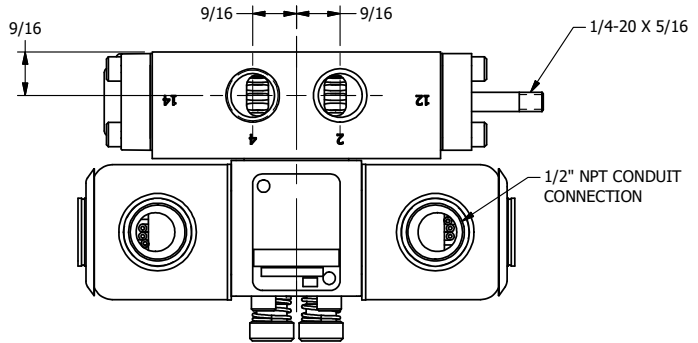

4

3

2

1

**AAA**  
PRODUCTS  
INTERNATIONAL

**AAA PRODUCTS INTERNATIONAL**  
7114 Harry Hines Blvd  
Dallas, TX 75235

TITLE: 3/8" SIDE PORT, DBL SOL, 2 POS,  
CLSD SPR CTR, EXPL PROOF,  
LCKNG OVRD, THREADED INDCTR PIN

DRAWING NO.:  
DIM\_SY3XOK

THE INFORMATION CONTAINED WITHIN THIS DOCUMENT IS PROPRIETARY TO AAA PRODUCTS AND MAY NOT BE DISCLOSED WITHOUT PRIOR WRITTEN CONSENT

4

3

2

B

B

A