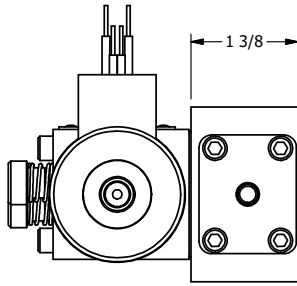

4

3

2

1

**AAA**  
PRODUCTS  
INTERNATIONAL

**AAA PRODUCTS INTERNATIONAL**  
7114 Harry Hines Blvd  
Dallas, TX 75235

TITLE: 3/8" SIDE PORT, DBL SOL, 2 POS,  
CLSD SPR CTR, EXPL PROOF,  
LCKNG OVRD, THREADED INDCTR PIN

DRAWING NO.:  
DIM\_SY3XOK

THE INFORMATION CONTAINED WITHIN THIS DOCUMENT IS PROPRIETARY TO AAA PRODUCTS AND MAY NOT BE DISCLOSED WITHOUT PRIOR WRITTEN CONSENT

4

3

2

B

B

A