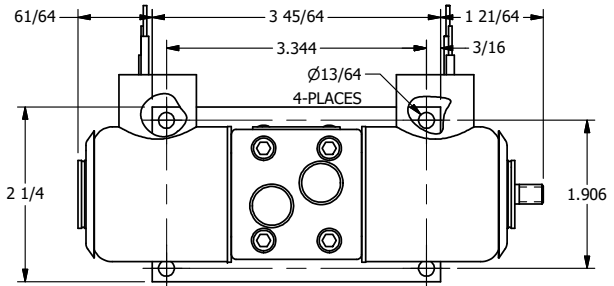

4

3

2

1

**AAA**  
PRODUCTS  
INTERNATIONAL

**AAA PRODUCTS INTERNATIONAL**  
7114 Harry Hines Blvd  
Dallas, TX 75235

TITLE: 3/8" SIDE PORT, DBL SOL, 2 POS,  
CLSD SPR CTR, EXPL PROOF,  
LCKNG OVRD, THREADED INDCTR PIN

DRAWING NO.:  
DIM\_SY3XOK

THE INFORMATION CONTAINED WITHIN THIS DOCUMENT IS PROPRIETARY TO AAA PRODUCTS AND MAY NOT BE DISCLOSED WITHOUT PRIOR WRITTEN CONSENT

4

3

2

B

B

A