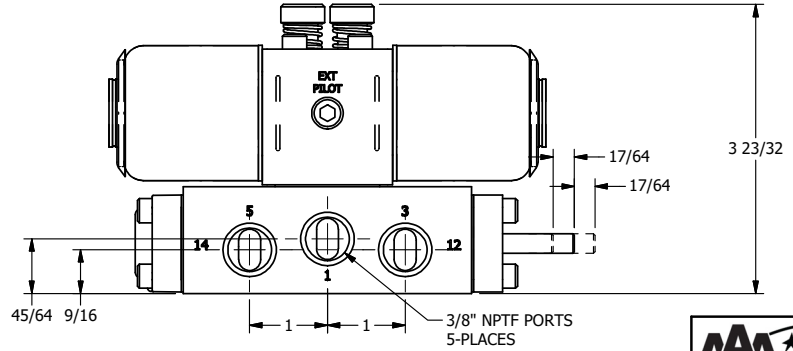

4

3

2

1

**AAA**  
PRODUCTS  
INTERNATIONAL

**AAA PRODUCTS INTERNATIONAL**  
7114 Harry Hines Blvd  
Dallas, TX 75235

TITLE: 3/8" SIDE PORT, DBL SOL, 2 POS,  
CLSD SPR CTR, EXPL PROOF,  
LCKNG OVRD, THREADED INDCTR PIN

DRAWING NO.:  
DIM\_SY3XOK

THE INFORMATION CONTAINED WITHIN THIS DOCUMENT IS PROPRIETARY TO AAA PRODUCTS AND MAY NOT BE DISCLOSED WITHOUT PRIOR WRITTEN CONSENT

4

3

2

B

B

A