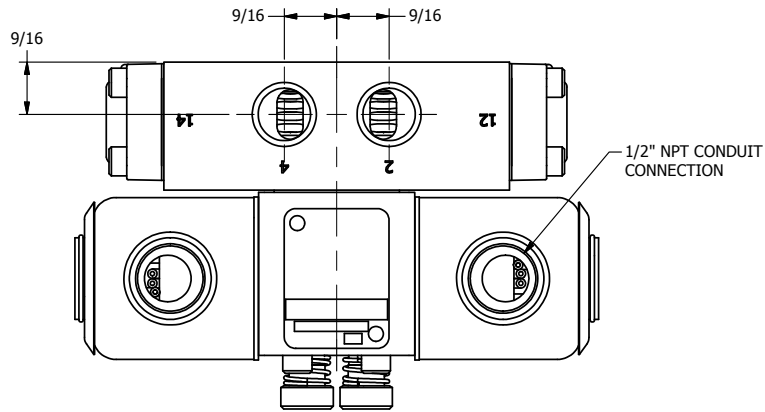

4

3

2

1

AAA
PRODUCTS
INTERNATIONAL

**AAA PRODUCTS
INTERNATIONAL**
7114 Harry Hines Blvd
Dallas, TX 75235

TITLE: 3/8" SIDE PORT, DBL SOL, 3 POS,
SPR CTR, SOL RTRN, CLSD CTR SPL,
EXPL PROOF, LCKNG OVRD

DRAWING NO.:
DIM_SY3XO