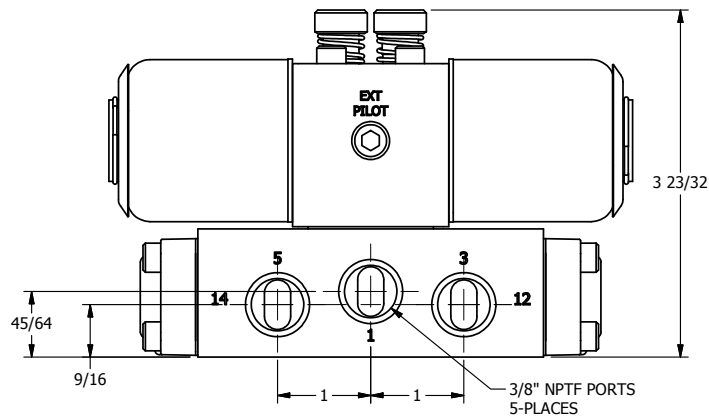

4

3

2

1

AAA
PRODUCTS
INTERNATIONAL

**AAA PRODUCTS
INTERNATIONAL**
7114 Harry Hines Blvd
Dallas, TX 75235

TITLE: 3/8" SIDE PORT, DBL SOL, 3 POS,
SPR CTR, SOL RTRN, CLSD CTR SPL,
EXPL PROOF, LCKNG OVRD

DRAWING NO.:
DIM_SY3XO