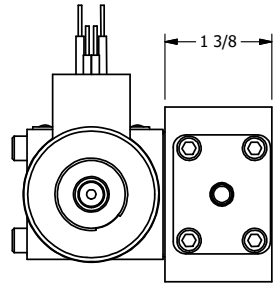

4

3

2

1

**AAA**  
PRODUCTS  
INTERNATIONAL

**AAA PRODUCTS INTERNATIONAL**  
7114 Harry Hines Blvd  
Dallas, TX 75235

TITLE: 3/8" SIDE PORT, DBL SOL, 2 POS,  
SPR CTR, SOL SHFT, CLSD CTR SPL,  
EXPL PROOF, THREADED INDICATOR

DRAWING NO.:  
**DIM\_SY3XK**

THE INFORMATION CONTAINED WITHIN THIS DOCUMENT IS PROPRIETARY TO AAA PRODUCTS AND MAY NOT BE DISCLOSED WITHOUT PRIOR WRITTEN CONSENT

4

3

2

B

B

A