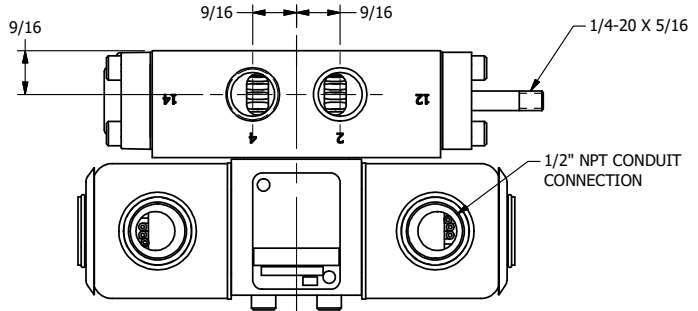

4

3

2

1

**AAA**  
PRODUCTS  
INTERNATIONAL

**AAA PRODUCTS INTERNATIONAL**  
7114 Harry Hines Blvd  
Dallas, TX 75235

TITLE: 3/8" SIDE PORT, DBL SOL, 2 POS,  
SPR CTR, SOL SHFT, CLSD CTR SPL,  
EXPL PROOF, THREADED INDICATOR

DRAWING NO.:  
**DIM\_SY3XK**

THE INFORMATION CONTAINED WITHIN THIS DOCUMENT IS PROPRIETARY TO AAA PRODUCTS AND MAY NOT BE DISCLOSED WITHOUT PRIOR WRITTEN CONSENT

4

3

2

B

B

A