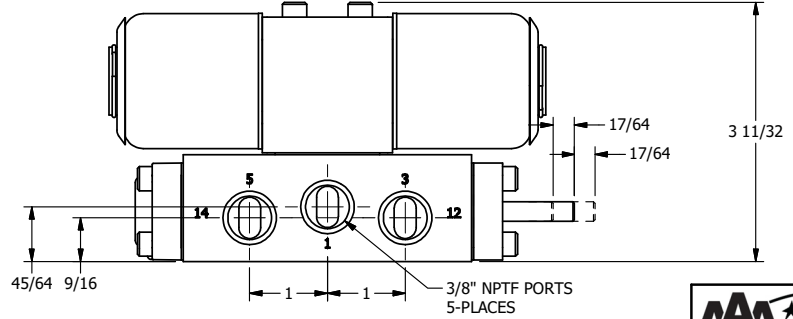

4

3

2

1

**AAA**  
PRODUCTS  
INTERNATIONAL

**AAA PRODUCTS INTERNATIONAL**  
7114 Harry Hines Blvd  
Dallas, TX 75235

TITLE: 3/8" SIDE PORT, DBL SOL, 2 POS,  
SPR CTR, SOL SHFT, CLSD CTR SPL,  
EXPL PROOF, THREADED INDICATOR

DRAWING NO.:  
**DIM\_SY3XK**

THE INFORMATION CONTAINED WITHIN THIS DOCUMENT IS PROPRIETARY TO AAA PRODUCTS AND MAY NOT BE DISCLOSED WITHOUT PRIOR WRITTEN CONSENT

4

3

2

B

B

A