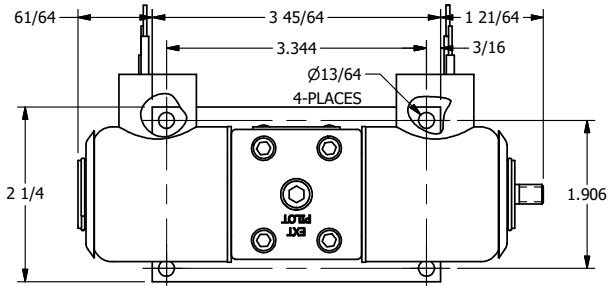

4

3

2

1

**AAA**  
PRODUCTS  
INTERNATIONAL

**AAA PRODUCTS INTERNATIONAL**  
7114 Harry Hines Blvd  
Dallas, TX 75235

TITLE: 3/8" SIDE PORT, DBL SOL, 2 POS,  
SPR CTR, SOL SHFT, CLSD CTR SPL,  
EXPL PROOF, THREADED INDICATOR

DRAWING NO.:  
**DIM\_SY3XK**

THE INFORMATION CONTAINED WITHIN THIS DOCUMENT IS PROPRIETARY TO AAA PRODUCTS AND MAY NOT BE DISCLOSED WITHOUT PRIOR WRITTEN CONSENT

4

3

2

B

B

A