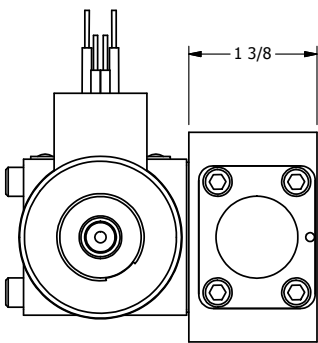

4

3

2

1

1/2" NPT CONDUIT CONNECTION

AAA
PRODUCTS
INTERNATIONAL

AAA PRODUCTS INTERNATIONAL
7114 Harry Hines Blvd
Dallas, TX 75235

TITLE: 3/8" SIDE PORT, DBL SOL, 3 POS,
SPR CTR, SOL RTRN, CLSD CTR SPL,
EXPL PROOF

PART NO.:
DIM_SY3X

THE INFORMATION CONTAINED WITHIN THIS DOCUMENT IS PROPRIETARY TO AAA PRODUCTS AND MAY NOT BE DISCLOSED WITHOUT PRIOR WRITTEN CONSENT

4

3

2

1

B

B