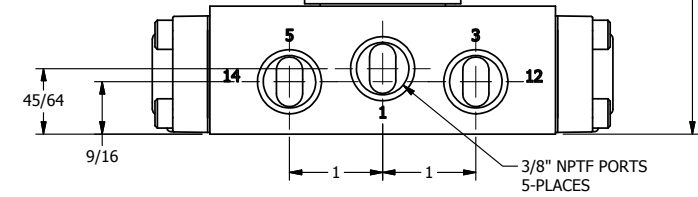

4

3

2

1

1/2" NPT CONDUIT CONNECTION

AAA
PRODUCTS
INTERNATIONAL

AAA PRODUCTS INTERNATIONAL
7114 Harry Hines Blvd
Dallas, TX 75235

TITLE: 3/8" SIDE PORT, DBL SOL, 3 POS,
SPR CTR, SOL RTRN, CLSD CTR SPL,
EXPL PROOF

PART NO.:
DIM_SY3X

THE INFORMATION CONTAINED WITHIN THIS DOCUMENT IS PROPRIETARY TO AAA PRODUCTS AND MAY NOT BE DISCLOSED WITHOUT PRIOR WRITTEN CONSENT

4

3

2

1

B

B