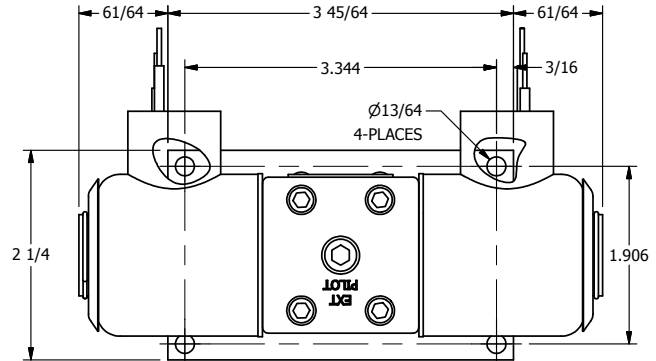

4

3

2

1

1/2" NPT CONDUIT CONNECTION

AAA
PRODUCTS
INTERNATIONAL

AAA PRODUCTS INTERNATIONAL
7114 Harry Hines Blvd
Dallas, TX 75235

TITLE: 3/8" SIDE PORT, DBL SOL, 3 POS,
SPR CTR, SOL RTRN, CLSD CTR SPL,
EXPL PROOF

PART NO.:
DIM_SY3X

THE INFORMATION CONTAINED WITHIN THIS DOCUMENT IS PROPRIETARY TO AAA PRODUCTS AND MAY NOT BE DISCLOSED WITHOUT PRIOR WRITTEN CONSENT

4

3

2

1

B

B