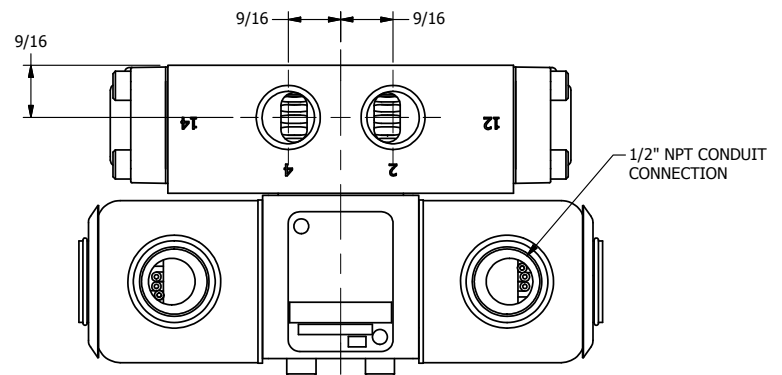

4

3

2

1

1/2" NPT CONDUIT CONNECTION

AAA
PRODUCTS
INTERNATIONAL

AAA PRODUCTS INTERNATIONAL
7114 Harry Hines Blvd
Dallas, TX 75235

TITLE: 3/8" SIDE PORT, DBL SOL, 3 POS,
SPR CTR, SOL RTRN, CLSD CTR SPL,
EXPL PROOF

PART NO.:
DIM_SY3X

THE INFORMATION CONTAINED WITHIN THIS DOCUMENT IS PROPRIETARY TO AAA PRODUCTS AND MAY NOT BE DISCLOSED WITHOUT PRIOR WRITTEN CONSENT

4

3

2

1

B

B