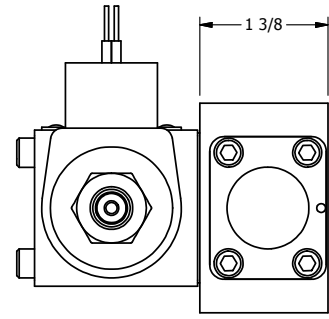

4

3

2

1

1/2" NPT CONDUIT CONNECTION

3 11/32

3/8" NPTF PORTS 5-PLACES

**AAA**  
PRODUCTS  
INTERNATIONAL

**AAA PRODUCTS INTERNATIONAL**  
7114 Harry Hines Blvd  
Dallas, TX 75235

TITLE: 3/8" SIDE PORT, DBL SOL, 3 POS,  
SPR CTR, SOL RTRN, CLSD CTR SPL,  
CLASSIC SOL, TAPPED VENT

DRAWING NO.:  
**DIM\_SY3T**