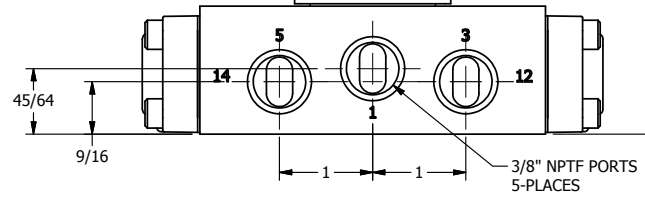

4

3

2

1

1/2" NPT CONDUIT CONNECTION

3 11/32

3/8" NPTF PORTS 5-PLACES

**AAA**  
PRODUCTS  
INTERNATIONAL

**AAA PRODUCTS INTERNATIONAL**  
7114 Harry Hines Blvd  
Dallas, TX 75235

TITLE: 3/8" SIDE PORT, DBL SOL, 3 POS,  
SPR CTR, SOL RTRN, CLSD CTR SPL,  
CLASSIC SOL, TAPPED VENT

DRAWING NO.:  
**DIM\_SY3T**