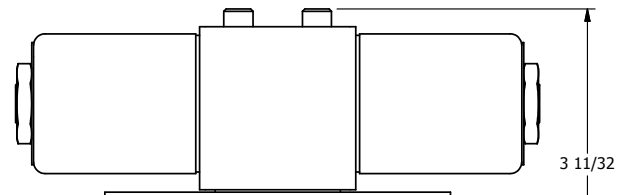

4

3

2

1

1/2" NPT CONDUIT CONNECTION

3 11/32

3/8" NPTF PORTS 5-PLACES

**AAA**  
PRODUCTS  
INTERNATIONAL

**AAA PRODUCTS INTERNATIONAL**  
7114 Harry Hines Blvd  
Dallas, TX 75235

TITLE: 3/8" SIDE PORT, DBL SOL, 3 POS,  
SPR CTR, SOL RTRN, CLSD CTR SPL,  
CLASSIC SOL, TAPPED VENT

DRAWING NO.:  
**DIM\_SY3T**