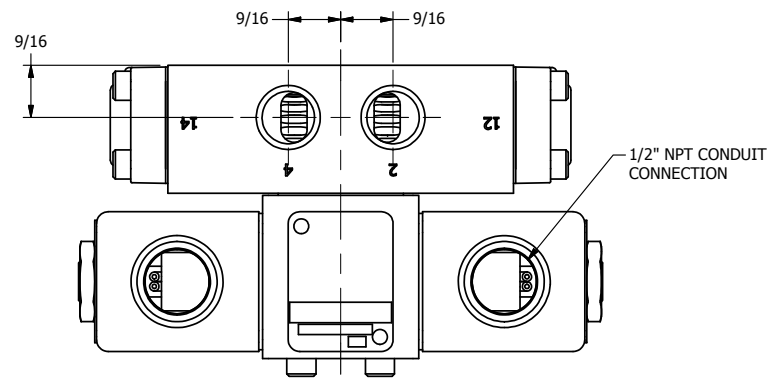

4

3

2

1

1/2" NPT CONDUIT CONNECTION

3 11/32

3/8" NPTF PORTS 5-PLACES

**AAA**  
PRODUCTS  
INTERNATIONAL

**AAA PRODUCTS INTERNATIONAL**  
7114 Harry Hines Blvd  
Dallas, TX 75235

TITLE: 3/8" SIDE PORT, DBL SOL, 3 POS,  
SPR CTR, SOL RTRN, CLSD CTR SPL,  
CLASSIC SOL, TAPPED VENT

DRAWING NO.:  
**DIM\_SY3T**