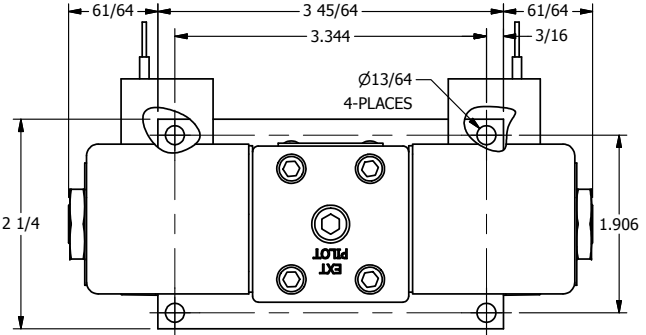

4

3

2

1

1/2" NPT CONDUIT CONNECTION

3 11/32

3/8" NPTF PORTS 5-PLACES

**AAA**  
PRODUCTS  
INTERNATIONAL

**AAA PRODUCTS INTERNATIONAL**  
7114 Harry Hines Blvd  
Dallas, TX 75235

TITLE: 3/8" SIDE PORT, DBL SOL, 3 POS,  
SPR CTR, SOL RTRN, CLSD CTR SPL,  
CLASSIC SOL, TAPPED VENT

DRAWING NO.:  
**DIM\_SY3T**