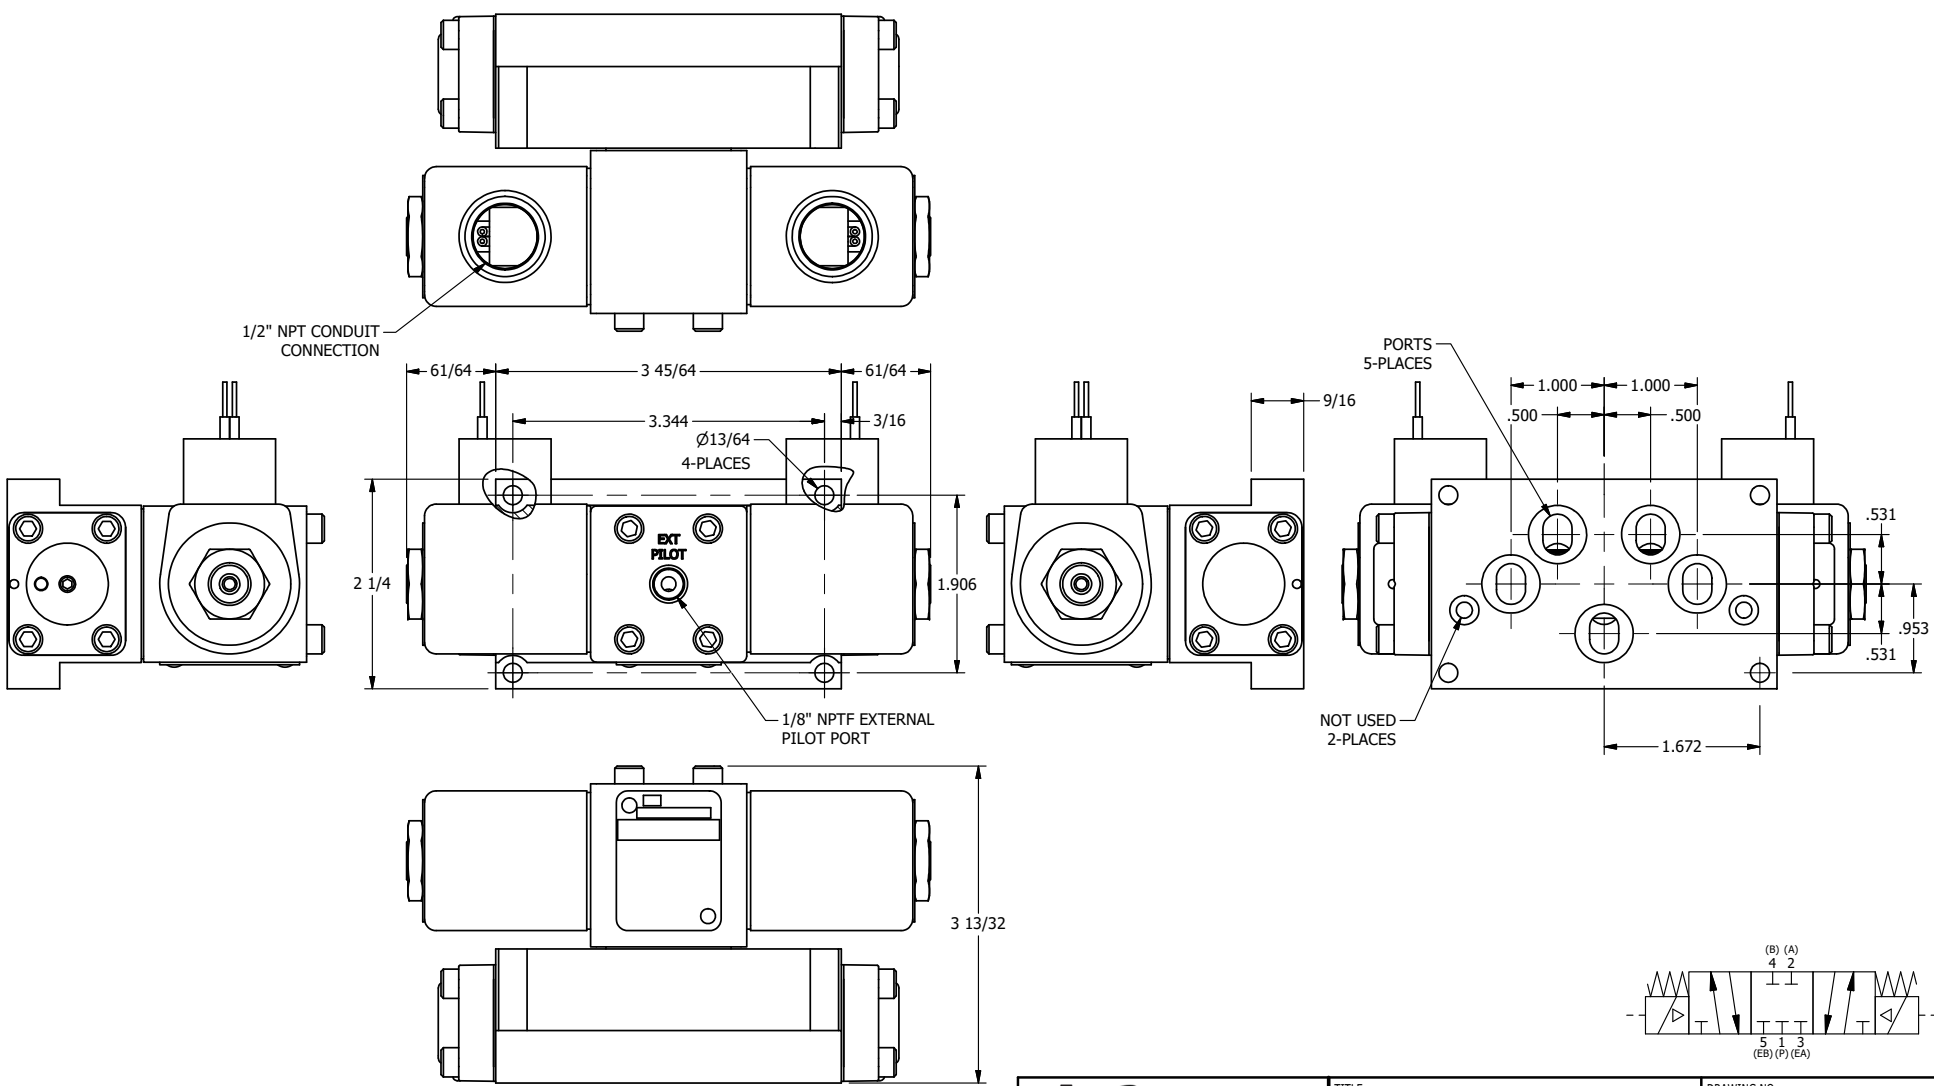

4

3

2

1

B

B

A

A

A

A

4

3

2

1

AAA
PRODUCTS
INTERNATIONAL

**AAA PRODUCTS
INTERNATIONAL**
7114 Harry Hines Blvd
Dallas, TX 75235

TITLE: 3/8" SUBPLATE, DBL SOL, 3 POS,
SPR CTR, SOL RTRN, CLSD CTR SPL,
CLASSIC SOL, EXT PILOT

DRAWING NO.:
DIM_SY3PZ

THE INFORMATION CONTAINED WITHIN THIS DOCUMENT IS PROPRIETARY TO AAA PRODUCTS AND MAY NOT BE DISCLOSED WITHOUT PRIOR WRITTEN CONSENT