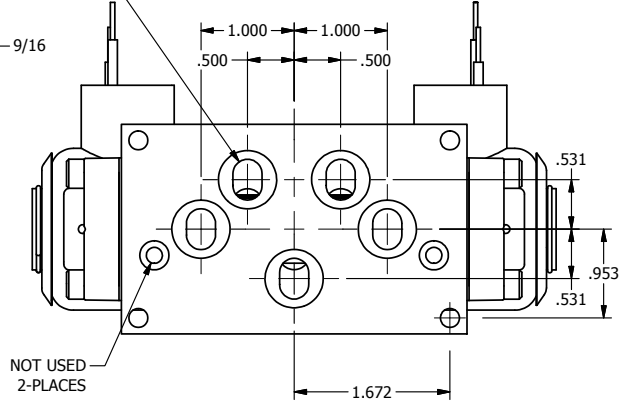

1/2" NPT CONDUIT CONNECTION

1/8" NPTF EXTERNAL PILOT PORT

PORTS  
5-PLACES

**AAA**  
PRODUCTS  
INTERNATIONAL

**AAA PRODUCTS  
INTERNATIONAL**  
7114 Harry Hines Blvd  
Dallas, TX 75235

TITLE: 3/8" SUBPLATE, DBL SOL, 3 POS,  
SPR CTR, SOL RTRN, CLSD CTR SPL,  
EXPL PROOF, EXT PILOT