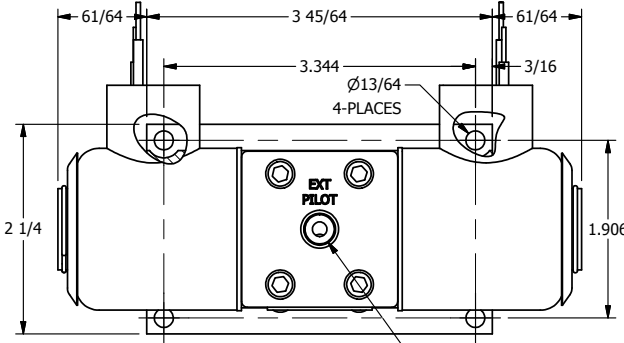

1/2" NPT CONDUIT CONNECTION

1/8" NPTF EXTERNAL PILOT PORT

PORTS  
5-PLACES

**AAA**  
PRODUCTS  
INTERNATIONAL

**AAA PRODUCTS  
INTERNATIONAL**  
7114 Harry Hines Blvd  
Dallas, TX 75235

TITLE: 3/8" SUBPLATE, DBL SOL, 3 POS,  
SPR CTR, SOL RTRN, CLSD CTR SPL,  
EXPL PROOF, EXT PILOT