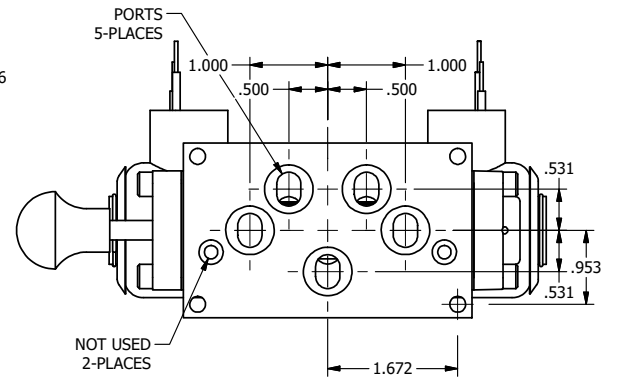

4

3

2

1

AAA
PRODUCTS
INTERNATIONAL

**AAA PRODUCTS
INTERNATIONAL**
7114 Harry Hines Blvd
Dallas, TX 75235

TITLE: 3/8" SUBPLATE, DBL SOL, 2 POS,
SPR CTR, SOL SHFT, CLSD CTR SPL,
EXPL PROOF, MAN SPL OVRD

DRAWING NO.:
DIM_SY3PXOS