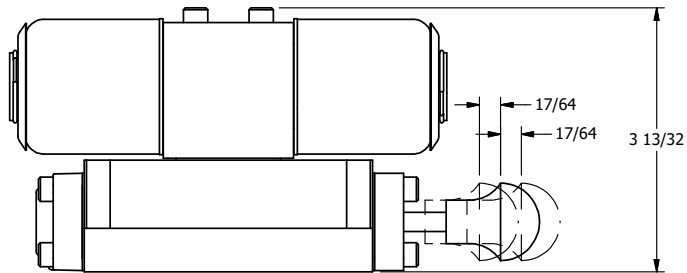

4

3

2

1

AAA
PRODUCTS
INTERNATIONAL

**AAA PRODUCTS
INTERNATIONAL**
7114 Harry Hines Blvd
Dallas, TX 75235

TITLE: 3/8" SUBPLATE, DBL SOL, 2 POS,
SPR CTR, SOL SHFT, CLSD CTR SPL,
EXPL PROOF, MAN SPL OVRD

DRAWING NO.:
DIM_SY3PXOS