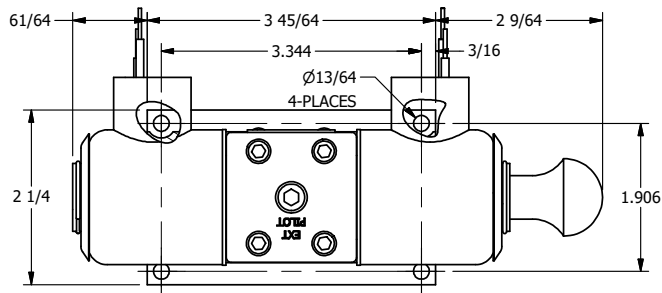

4

3

2

1

AAA
PRODUCTS
INTERNATIONAL

**AAA PRODUCTS
INTERNATIONAL**
7114 Harry Hines Blvd
Dallas, TX 75235

TITLE: 3/8" SUBPLATE, DBL SOL, 2 POS,
SPR CTR, SOL SHFT, CLSD CTR SPL,
EXPL PROOF, MAN SPL OVRD

DRAWING NO.:
DIM_SY3PXOS