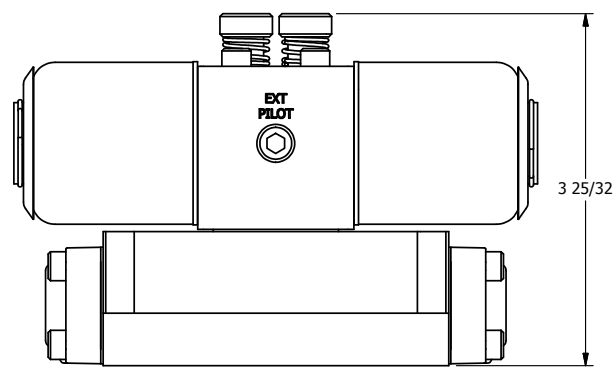

4

3

2

1

AAA
PRODUCTS
INTERNATIONAL

**AAA PRODUCTS
INTERNATIONAL**
7114 Harry Hines Blvd
Dallas, TX 75235

TITLE 3/8" SUBPLATE, DBL SOL, 3 POS,
SPR CTR, SOL RTRN, CLSD CTR SPL,
EXPL PROOF, PUSH OVRD

DRAWING NO.:
DIM_SY3PXOP

THE INFORMATION CONTAINED WITHIN THIS DOCUMENT IS PROPRIETARY TO AAA PRODUCTS AND MAY NOT BE DISCLOSED WITHOUT PRIOR WRITTEN CONSENT