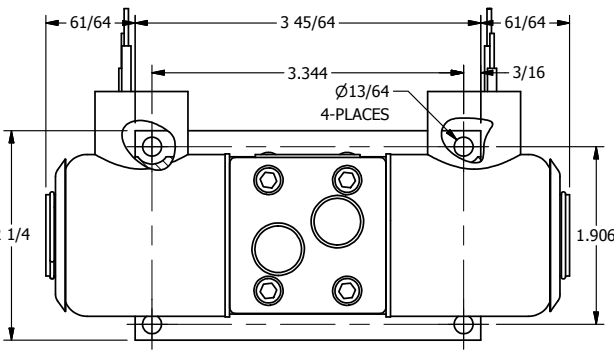

4

3

2

1

B

B

1/2" NPT CONDUIT CONNECTION

PORTS  
5-PLACES

9/16

1.000      1.000

.500      .500

NOT USED  
2-PLACES

.531

.953

.531

1.672

TITLE 3/8" SUBPLATE, DBL SOL, 3 POS,  
SPR CTR, SOL RTRN, CLSD CTR SPL,  
EXPL PROOF, PUSH OVRD

DRAWING NO.:  
DIM\_SY3PXOP

THE INFORMATION CONTAINED WITHIN THIS DOCUMENT IS PROPRIETARY TO AAA PRODUCTS AND MAY NOT BE DISCLOSED WITHOUT PRIOR WRITTEN CONSENT