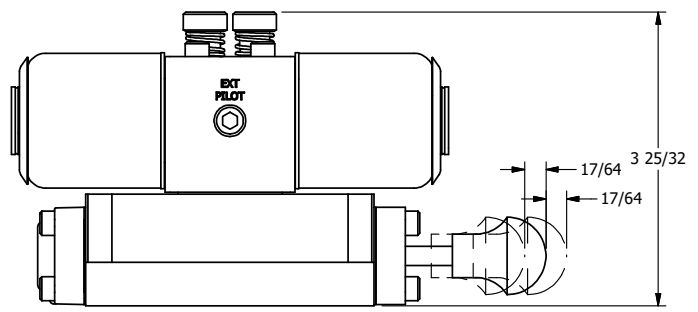

4

3

2

1

4

3

2

AAA
PRODUCTS
INTERNATIONAL

AAA PRODUCTS INTERNATIONAL
7114 Harry Hines Blvd
Dallas, TX 75235

TITLE: 3/8" SUBPLATE, DBL SOL, 2 POS,
CLSD SPR CTR, EXPL PROOF,
LCKNG OVRD, MAN SPL OVRD

DRAWING NO.:
DIM_SY3PXOOS

THE INFORMATION CONTAINED WITHIN THIS DOCUMENT IS PROPRIETARY TO AAA PRODUCTS AND MAY NOT BE DISCLOSED WITHOUT PRIOR WRITTEN CONSENT