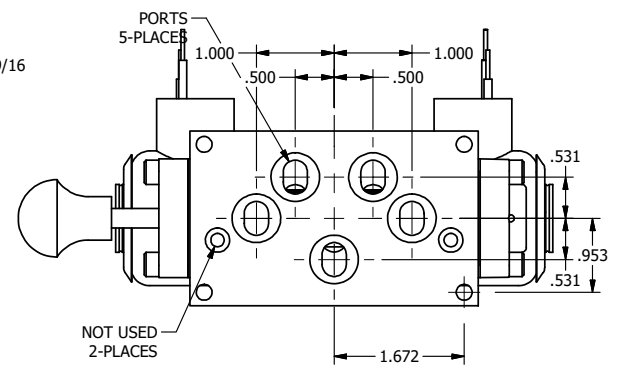

4

3

2

1

4

3

2

AAA
PRODUCTS
INTERNATIONAL

AAA PRODUCTS INTERNATIONAL
7114 Harry Hines Blvd
Dallas, TX 75235

TITLE: 3/8" SUBPLATE, DBL SOL, 2 POS,
CLSD SPR CTR, EXPL PROOF,
LCKNG OVRD, MAN SPL OVRD

DRAWING NO.:
DIM_SY3PXOOS

THE INFORMATION CONTAINED WITHIN THIS DOCUMENT IS PROPRIETARY TO AAA PRODUCTS AND MAY NOT BE DISCLOSED WITHOUT PRIOR WRITTEN CONSENT