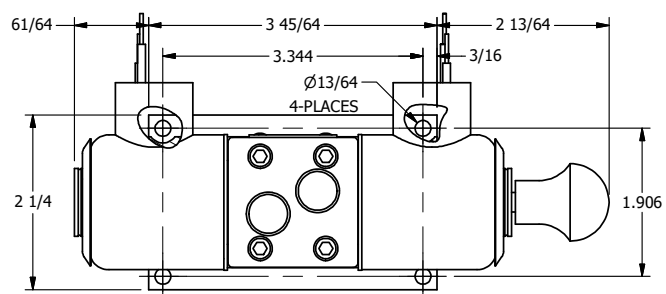

4

3

2

1

4

3

2

AAA
PRODUCTS
INTERNATIONAL

AAA PRODUCTS INTERNATIONAL
7114 Harry Hines Blvd
Dallas, TX 75235

TITLE: 3/8" SUBPLATE, DBL SOL, 2 POS,
CLSD SPR CTR, EXPL PROOF,
LCKNG OVRD, MAN SPL OVRD

DRAWING NO.:
DIM_SY3PXOOS

THE INFORMATION CONTAINED WITHIN THIS DOCUMENT IS PROPRIETARY TO AAA PRODUCTS AND MAY NOT BE DISCLOSED WITHOUT PRIOR WRITTEN CONSENT