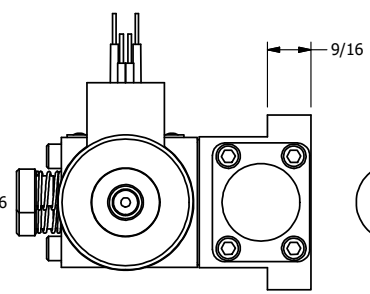

4

3

2

1

4

3

2

AAA
PRODUCTS
INTERNATIONAL

AAA PRODUCTS INTERNATIONAL
7114 Harry Hines Blvd
Dallas, TX 75235

TITLE: 3/8" SUBPLATE, DBL SOL, 2 POS,
CLSD SPR CTR, EXPL PROOF,
LCKNG OVRD, MAN SPL OVRD

DRAWING NO.:
DIM_SY3PXOOS

THE INFORMATION CONTAINED WITHIN THIS DOCUMENT IS PROPRIETARY TO AAA PRODUCTS AND MAY NOT BE DISCLOSED WITHOUT PRIOR WRITTEN CONSENT