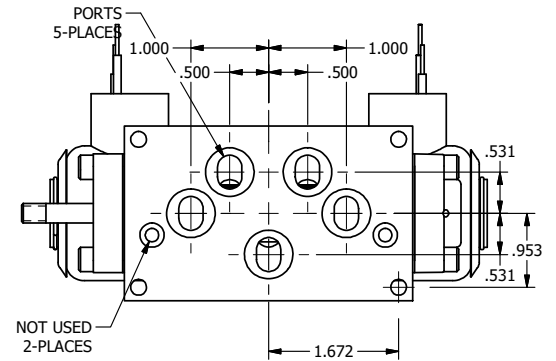

4

3

2

1

AAA
PRODUCTS
INTERNATIONAL

**AAA PRODUCTS
INTERNATIONAL**
7114 Harry Hines Blvd
Dallas, TX 75235

TITLE: 3/8" SUBPLATE, DBL SOL, 2 POS,
CLSD SPR CTR, EXPL PROOF,
NON-LCKNG OVRD, THRD INDCTR PIN

DRAWING NO.:
DIM_SY3PXONK