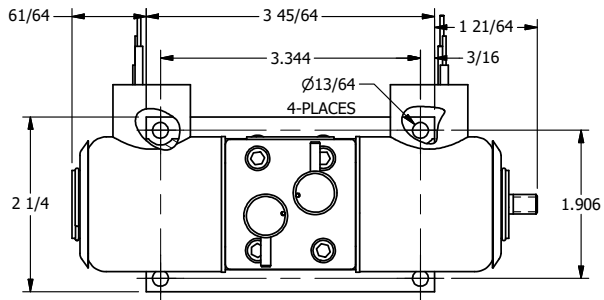

4

3

2

1

AAA
PRODUCTS
INTERNATIONAL

**AAA PRODUCTS
INTERNATIONAL**
7114 Harry Hines Blvd
Dallas, TX 75235

TITLE: 3/8" SUBPLATE, DBL SOL, 2 POS,
CLSD SPR CTR, EXPL PROOF,
NON-LCKNG OVRD, THRD INDCTR PIN

DRAWING NO.:
DIM_SY3PXONK