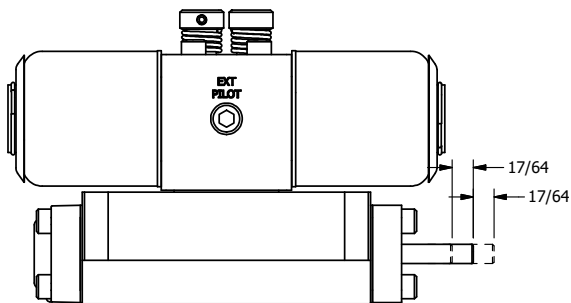

4

3

2

1

AAA
PRODUCTS
INTERNATIONAL

**AAA PRODUCTS
INTERNATIONAL**
7114 Harry Hines Blvd
Dallas, TX 75235

TITLE: 3/8" SUBPLATE, DBL SOL, 2 POS,
CLSD SPR CTR, EXPL PROOF,
NON-LCKNG OVRD, THRD INDCTR PIN

DRAWING NO.:
DIM_SY3PXONK