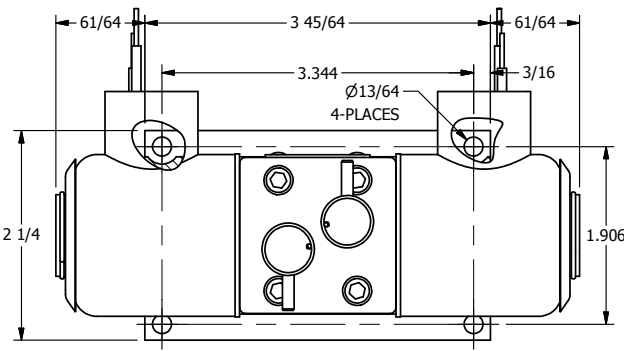

4

3

2

1

B

B

1/2" NPT CONDUIT CONNECTION

PORTS 5-PLACES

NOT USED 2-PLACES

A

A

4

3

2

1

A

A

**AAA**  
PRODUCTS  
INTERNATIONAL

**AAA PRODUCTS INTERNATIONAL**  
7114 Harry Hines Blvd  
Dallas, TX 75235

TITLE: 3/8" SUBPLATE, DBL SOL, 3 POS,  
SPR CTR, SOL RTRN, CLSD CTR SPL,  
EXPL PROOF, NON-LCKNG OVRD