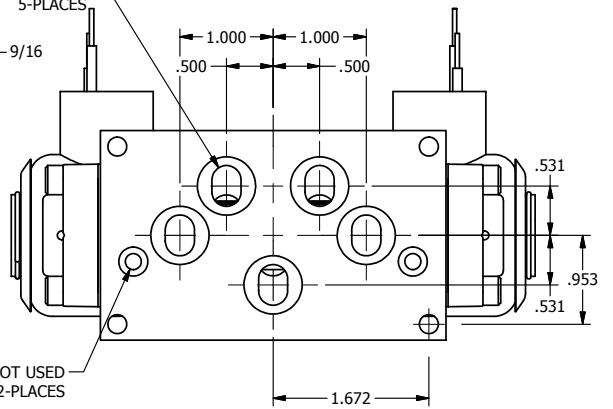

4

3

2

1

B

B

1/2" NPT CONDUIT CONNECTION

PORTS 5-PLACES

NOT USED 2-PLACES

A

A

4

3

2

1

A

A

**AAA**  
PRODUCTS  
INTERNATIONAL

**AAA PRODUCTS INTERNATIONAL**  
7114 Harry Hines Blvd  
Dallas, TX 75235

TITLE: 3/8" SUBPLATE, DBL SOL, 3 POS,  
SPR CTR, SOL RTRN, CLSD CTR SPL,  
EXPL PROOF, NON-LCKNG OVRD