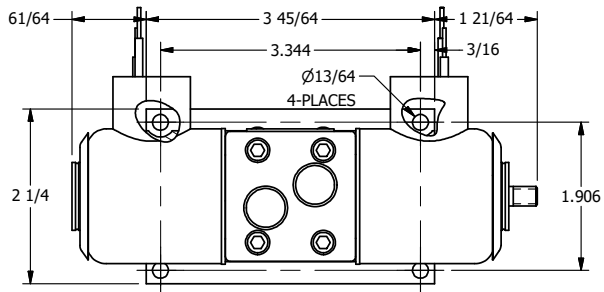

4

3

2

1

4

3

2

AAA
PRODUCTS
INTERNATIONAL

**AAA PRODUCTS
INTERNATIONAL**
7114 Harry Hines Blvd
Dallas, TX 75235

TITLE: 3/8" SUBPLATE, DBL SOL, 2 POS,
CLSD SPR CTR, EXPL PROOF,
LCKNG OVRD, THREADED INDCTR PIN

DRAWING NO.:
DIM_SY3PXOK

THE INFORMATION CONTAINED WITHIN THIS DOCUMENT IS PROPRIETARY TO AAA PRODUCTS AND MAY NOT BE DISCLOSED WITHOUT PRIOR WRITTEN CONSENT