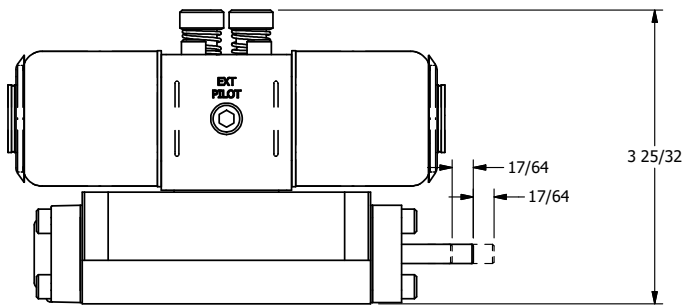

4

3

2

1

4

3

2

AAA
PRODUCTS
INTERNATIONAL

**AAA PRODUCTS
INTERNATIONAL**
7114 Harry Hines Blvd
Dallas, TX 75235

TITLE: 3/8" SUBPLATE, DBL SOL, 2 POS,
CLSD SPR CTR, EXPL PROOF,
LCKNG OVRD, THREADED INDCTR PIN

DRAWING NO.:
DIM_SY3PXOK

THE INFORMATION CONTAINED WITHIN THIS DOCUMENT IS PROPRIETARY TO AAA PRODUCTS AND MAY NOT BE DISCLOSED WITHOUT PRIOR WRITTEN CONSENT