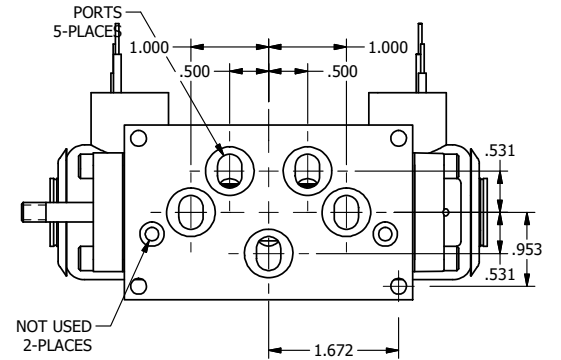

4

3

2

1

4

3

2

AAA
PRODUCTS
INTERNATIONAL

**AAA PRODUCTS
INTERNATIONAL**
7114 Harry Hines Blvd
Dallas, TX 75235

TITLE: 3/8" SUBPLATE, DBL SOL, 2 POS,
CLSD SPR CTR, EXPL PROOF,
LCKNG OVRD, THREADED INDCTR PIN

DRAWING NO.:
DIM_SY3PXOK

THE INFORMATION CONTAINED WITHIN THIS DOCUMENT IS PROPRIETARY TO AAA PRODUCTS AND MAY NOT BE DISCLOSED WITHOUT PRIOR WRITTEN CONSENT