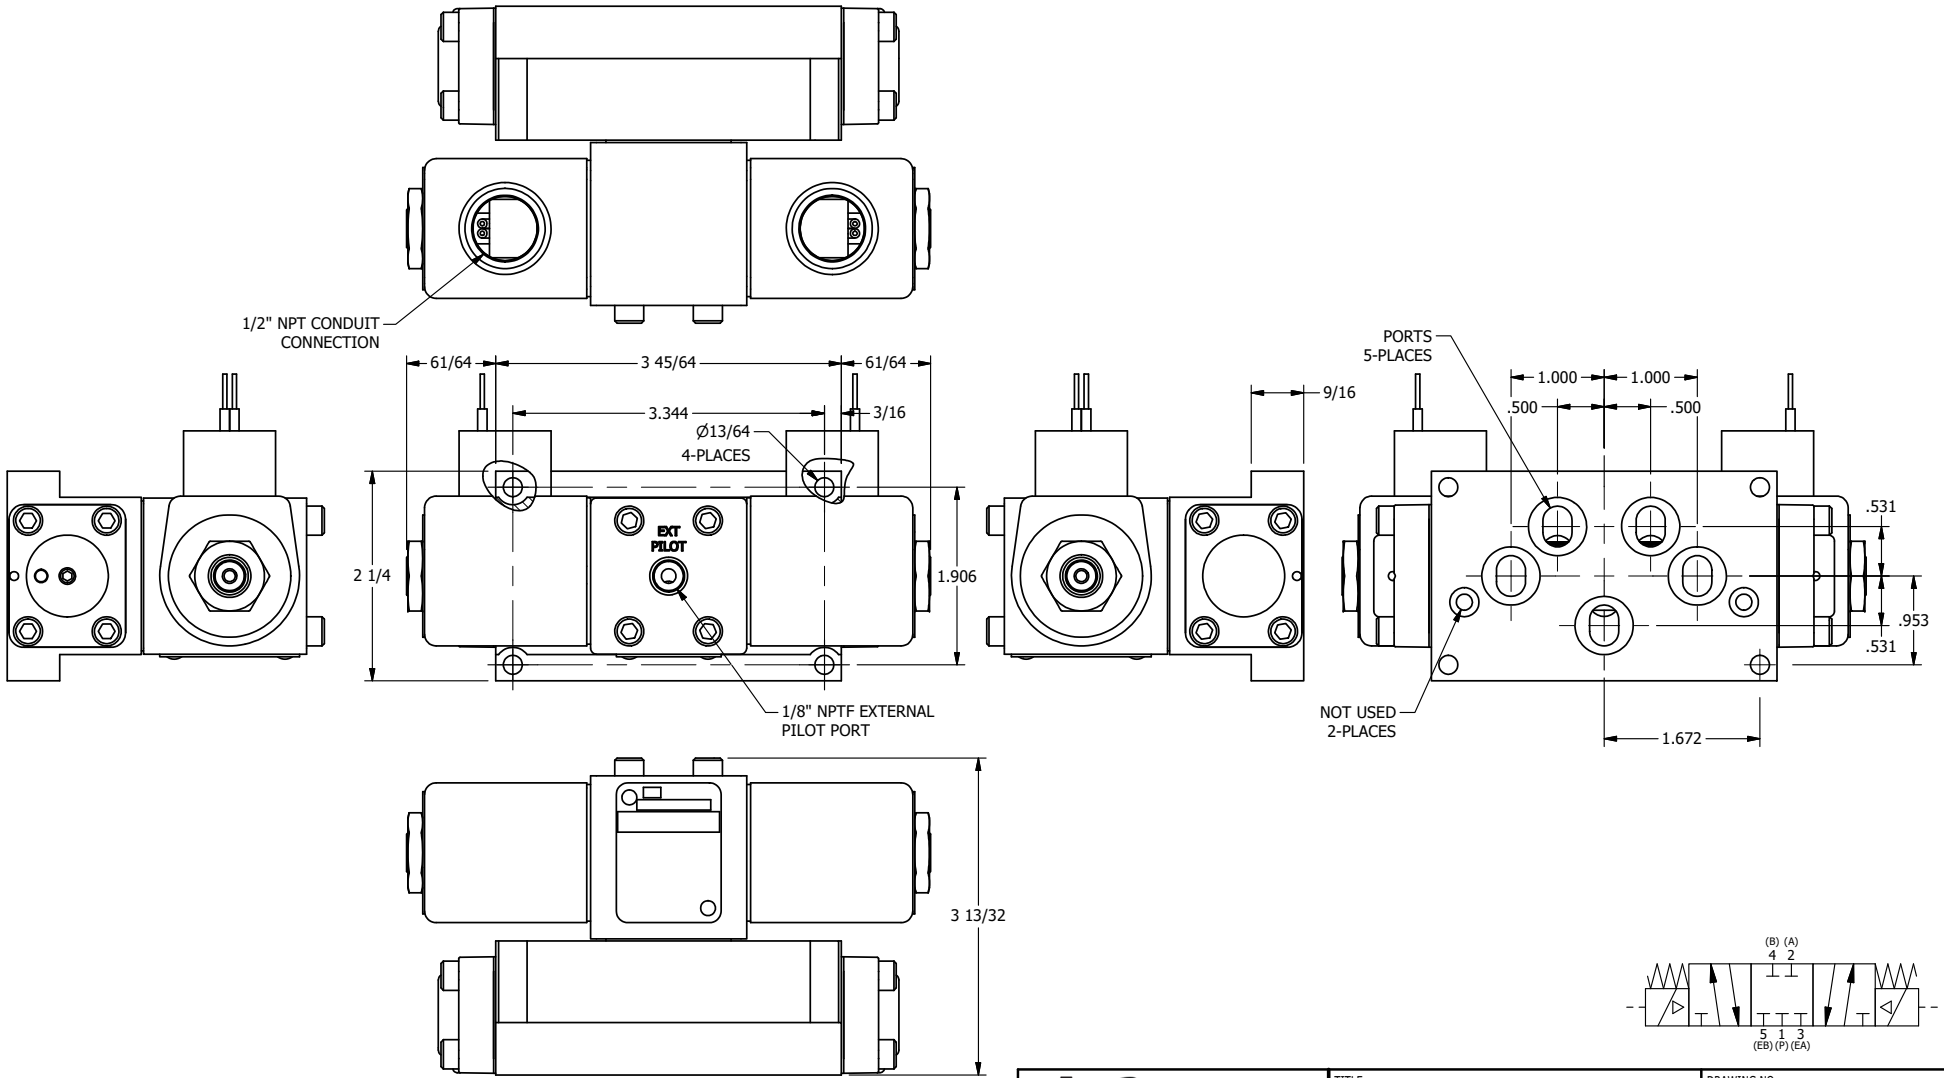

**AAA**  
PRODUCTS  
INTERNATIONAL

**AAA PRODUCTS INTERNATIONAL**  
7114 Harry Hines Blvd  
Dallas, TX 75235

TITLE: 3/8" SUBPLATE, DBL SOL, 3 POS,  
SPR CTR, SOL RTRN, CLSD CTR SPL,  
CLASSIC SOL, TAPPED VENT, EXT PILOT