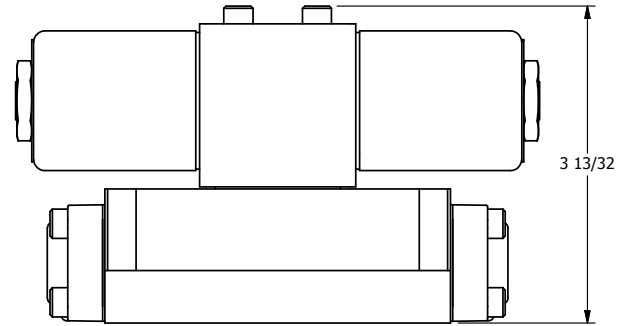

4

3

2

1

A

A

AAA
PRODUCTS
INTERNATIONAL

AAA PRODUCTS INTERNATIONAL
7114 Harry Hines Blvd
Dallas, TX 75235

TITLE: 3/8" SUBPLATE, DBL SOL, 3 POS,
SPR CTR, SOL RTRN, CLSD CTR SPL,
CLASSIC SOL, TAPPED VENT

DRAWING NO.:
DIM_SY3PT

THE INFORMATION CONTAINED WITHIN THIS DOCUMENT IS PROPRIETARY TO AAA PRODUCTS AND MAY NOT BE DISCLOSED WITHOUT PRIOR WRITTEN CONSENT