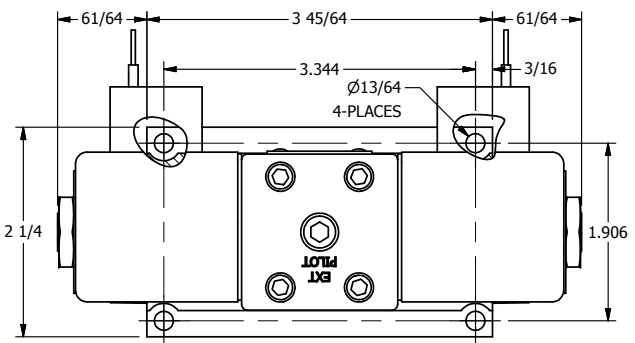

4

3

2

1

B

B

1/2" NPT CONDUIT CONNECTION

A

AAA PRODUCTS INTERNATIONAL
7114 Harry Hines Blvd
Dallas, TX 75235

TITLE: 3/8" SUBPLATE, DBL SOL, 3 POS,
SPR CTR, SOL RTRN, CLSD CTR SPL,
CLASSIC SOL, TAPPED VENT

DRAWING NO.:
DIM_SY3PT

THE INFORMATION CONTAINED WITHIN THIS DOCUMENT IS PROPRIETARY TO AAA PRODUCTS AND MAY NOT BE DISCLOSED WITHOUT PRIOR WRITTEN CONSENT