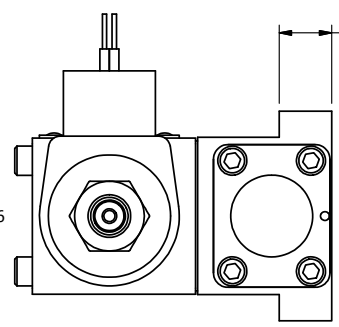

4

3

2

1

B

B

1/2" NPT CONDUIT CONNECTION

A

AAA PRODUCTS INTERNATIONAL
7114 Harry Hines Blvd
Dallas, TX 75235

TITLE: 3/8" SUBPLATE, DBL SOL, 3 POS,
SPR CTR, SOL RTRN, CLSD CTR SPL,
CLASSIC SOL, TAPPED VENT

DRAWING NO.:
DIM_SY3PT

THE INFORMATION CONTAINED WITHIN THIS DOCUMENT IS PROPRIETARY TO AAA PRODUCTS AND MAY NOT BE DISCLOSED WITHOUT PRIOR WRITTEN CONSENT