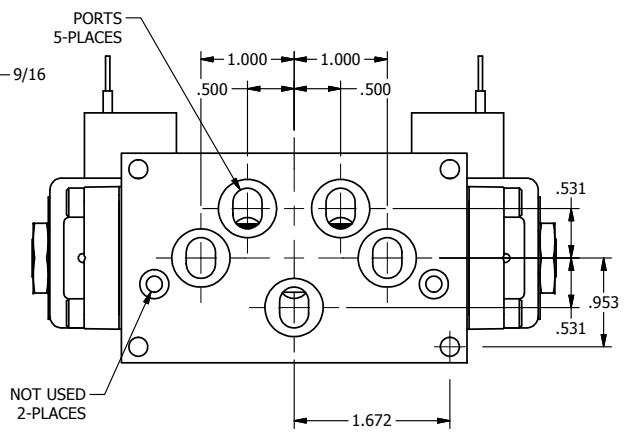

4

3

2

1

B

B

1/2" NPT CONDUIT CONNECTION

A

AAA PRODUCTS INTERNATIONAL
7114 Harry Hines Blvd
Dallas, TX 75235

TITLE: 3/8" SUBPLATE, DBL SOL, 3 POS,
SPR CTR, SOL RTRN, CLSD CTR SPL,
CLASSIC SOL, TAPPED VENT

DRAWING NO.:
DIM_SY3PT

THE INFORMATION CONTAINED WITHIN THIS DOCUMENT IS PROPRIETARY TO AAA PRODUCTS AND MAY NOT BE DISCLOSED WITHOUT PRIOR WRITTEN CONSENT