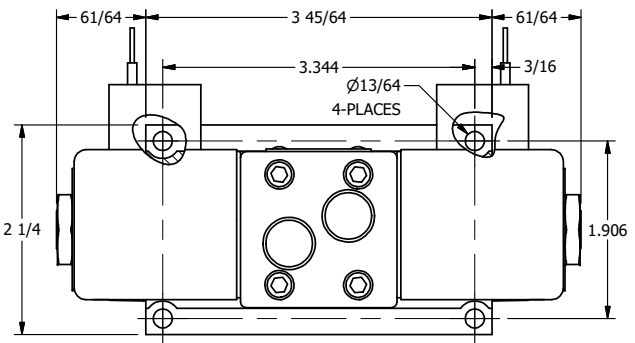

1/2" NPT CONDUIT CONNECTION

**AAA**  
PRODUCTS  
INTERNATIONAL

**AAA PRODUCTS  
INTERNATIONAL**  
7114 Harry Hines Blvd  
Dallas, TX 75235

TITLE: 3/8" SUBPLATE, DBL SOL, 3 POS,  
SPR CTR, SOL RTRN, CLSD CTR SPL,  
CLASSIC SOL, LCKNG OVRD

DRAWING NO.:  
DIM\_SY3POT

4

3

2

THE INFORMATION CONTAINED WITHIN THIS DOCUMENT IS PROPRIETARY TO AAA PRODUCTS AND MAY NOT BE DISCLOSED WITHOUT PRIOR WRITTEN CONSENT