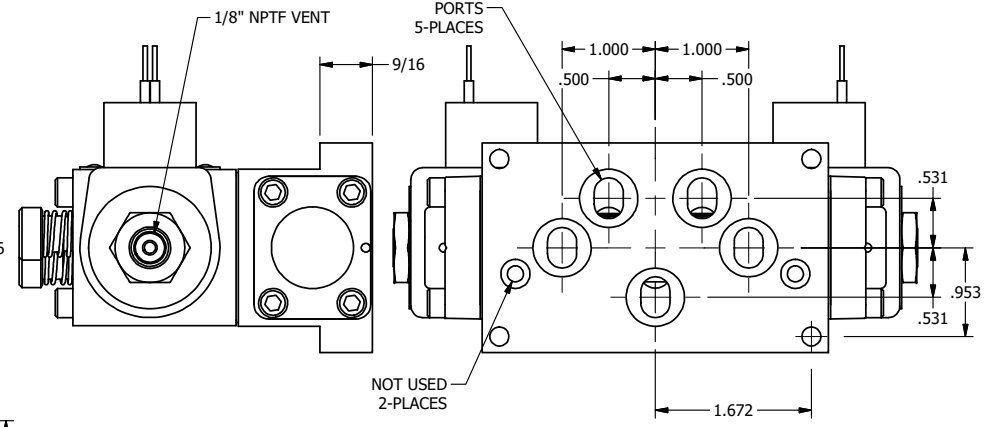

1/2" NPT CONDUIT CONNECTION

**AAA**  
PRODUCTS  
INTERNATIONAL

**AAA PRODUCTS  
INTERNATIONAL**  
7114 Harry Hines Blvd  
Dallas, TX 75235

TITLE: 3/8" SUBPLATE, DBL SOL, 3 POS,  
SPR CTR, SOL RTRN, CLSD CTR SPL,  
CLASSIC SOL, LCKNG OVRD

DRAWING NO.:  
DIM\_SY3POT

4

3

2

THE INFORMATION CONTAINED WITHIN THIS DOCUMENT IS PROPRIETARY TO AAA PRODUCTS AND MAY NOT BE DISCLOSED WITHOUT PRIOR WRITTEN CONSENT