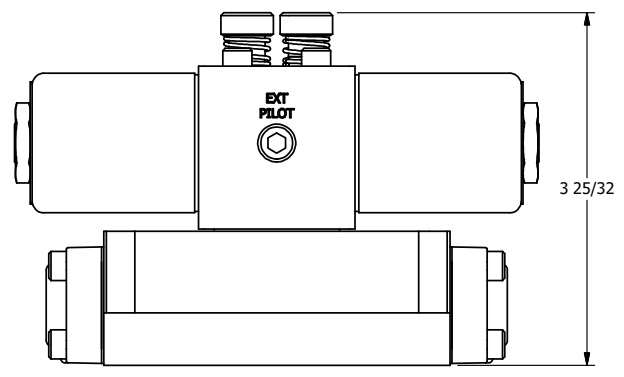

1/2" NPT CONDUIT CONNECTION

**AAA**  
PRODUCTS  
INTERNATIONAL

**AAA PRODUCTS  
INTERNATIONAL**  
7114 Harry Hines Blvd  
Dallas, TX 75235

TITLE: 3/8" SUBPLATE, DBL SOL, 3 POS,  
SPR CTR, SOL RTRN, CLSD CTR SPL,  
CLASSIC SOL, LCKNG OVRD