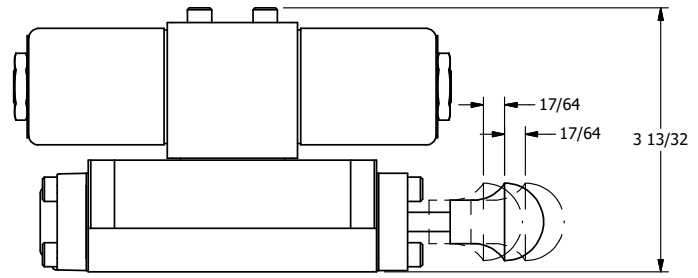

4

3

2

1

**AAA**  
PRODUCTS  
INTERNATIONAL

**AAA PRODUCTS  
INTERNATIONAL**  
7114 Harry Hines Blvd  
Dallas, TX 75235

TITLE: 3/8" SUBPLATE, DBL SOL, 2 POS,  
SPR CTR, SOL SHFT, CLSD CTR SPL,  
CLASSIC SOL, MAN SPL OVRD

DRAWING NO.:  
DIM\_SY3POS

4

3

2

THE INFORMATION CONTAINED WITHIN THIS DOCUMENT IS PROPRIETARY TO AAA PRODUCTS AND MAY NOT BE DISCLOSED WITHOUT PRIOR WRITTEN CONSENT