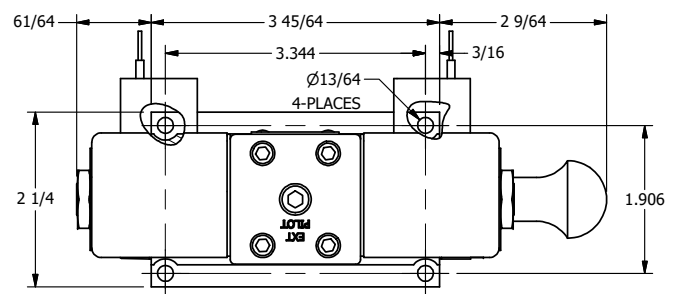

4

3

2

1

**AAA**  
PRODUCTS  
INTERNATIONAL

**AAA PRODUCTS  
INTERNATIONAL**  
7114 Harry Hines Blvd  
Dallas, TX 75235

TITLE: 3/8" SUBPLATE, DBL SOL, 2 POS,  
SPR CTR, SOL SHFT, CLSD CTR SPL,  
CLASSIC SOL, MAN SPL OVRD

DRAWING NO.:  
DIM\_SY3POS

4

3

2

THE INFORMATION CONTAINED WITHIN THIS DOCUMENT IS PROPRIETARY TO AAA PRODUCTS AND MAY NOT BE DISCLOSED WITHOUT PRIOR WRITTEN CONSENT