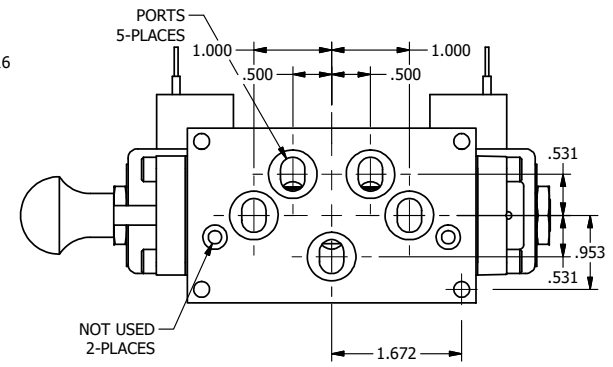

4

3

2

1

**AAA**  
PRODUCTS  
INTERNATIONAL

**AAA PRODUCTS  
INTERNATIONAL**  
7114 Harry Hines Blvd  
Dallas, TX 75235

TITLE: 3/8" SUBPLATE, DBL SOL, 2 POS,  
SPR CTR, SOL SHFT, CLSD CTR SPL,  
CLASSIC SOL, MAN SPL OVRD

DRAWING NO.:  
DIM\_SY3POS

4

3

2

THE INFORMATION CONTAINED WITHIN THIS DOCUMENT IS PROPRIETARY TO AAA PRODUCTS AND MAY NOT BE DISCLOSED WITHOUT PRIOR WRITTEN CONSENT