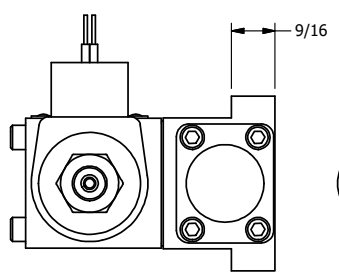

4

3

2

1

**AAA**  
PRODUCTS  
INTERNATIONAL

**AAA PRODUCTS  
INTERNATIONAL**  
7114 Harry Hines Blvd  
Dallas, TX 75235

TITLE: 3/8" SUBPLATE, DBL SOL, 2 POS,  
SPR CTR, SOL SHFT, CLSD CTR SPL,  
CLASSIC SOL, MAN SPL OVRD

DRAWING NO.:  
DIM\_SY3POS

4

3

2

THE INFORMATION CONTAINED WITHIN THIS DOCUMENT IS PROPRIETARY TO AAA PRODUCTS AND MAY NOT BE DISCLOSED WITHOUT PRIOR WRITTEN CONSENT