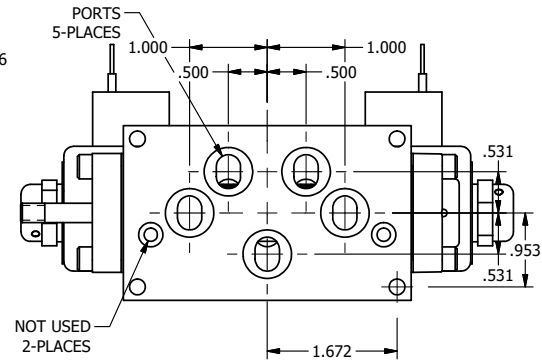

4

3

2

1

AAA
PRODUCTS
INTERNATIONAL

AAA PRODUCTS INTERNATIONAL
7114 Harry Hines Blvd
Dallas, TX 75235

TITLE: 3/8" SUBPLATE, DBL SOL, 2 POS,
CLSD SPR CTR, CLASSIC SOL,
PUSH OVRD, DUST EXCLDR, THRD PIN

DRAWING NO.:
DIM_SY3POPLK