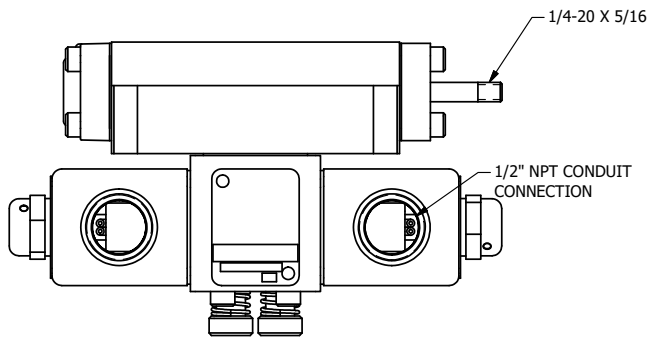

4

3

2

1

AAA
PRODUCTS
INTERNATIONAL

AAA PRODUCTS INTERNATIONAL
7114 Harry Hines Blvd
Dallas, TX 75235

TITLE: 3/8" SUBPLATE, DBL SOL, 2 POS,
CLSD SPR CTR, CLASSIC SOL,
PUSH OVRD, DUST EXCLDR, THRD PIN

DRAWING NO.:
DIM_SY3POPLK