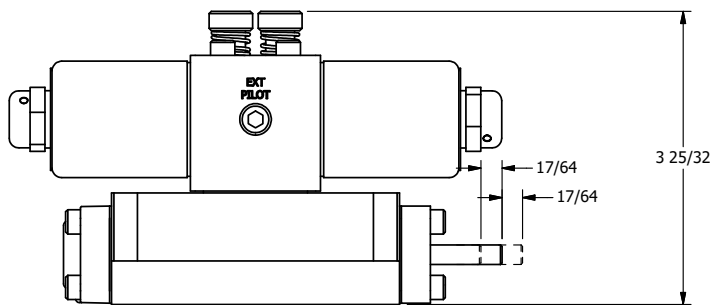

4

3

2

1

AAA
PRODUCTS
INTERNATIONAL

AAA PRODUCTS INTERNATIONAL
7114 Harry Hines Blvd
Dallas, TX 75235

TITLE: 3/8" SUBPLATE, DBL SOL, 2 POS,
CLSD SPR CTR, CLASSIC SOL,
PUSH OVRD, DUST EXCLDR, THRD PIN

DRAWING NO.:
DIM_SY3POPLK