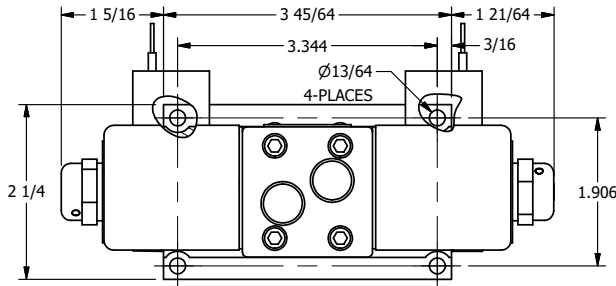

4

3

2

1

AAA
PRODUCTS
INTERNATIONAL

AAA PRODUCTS INTERNATIONAL
7114 Harry Hines Blvd
Dallas, TX 75235

TITLE: 3/8" SUBPLATE, DBL SOL, 2 POS,
CLSD SPR CTR, CLASSIC SOL,
PUSH OVRD, DUST EXCLDR, THRD PIN

DRAWING NO.:
DIM_SY3POPLK