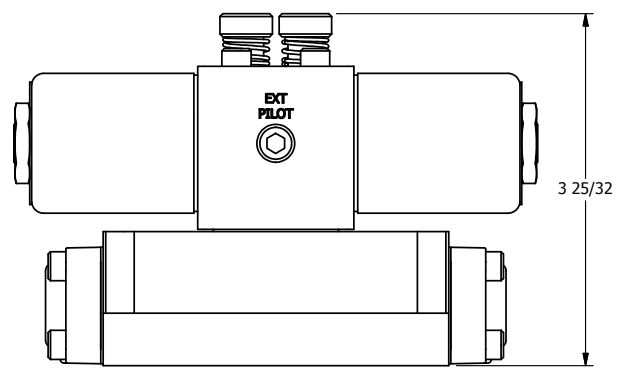

4

3

2

1

B

B

1/2" NPT CONDUIT CONNECTION

PORTS 5-PLACES

NOT USED 2-PLACES

A

A

3 25/32

**AAA**  
PRODUCTS  
INTERNATIONAL

**AAA PRODUCTS INTERNATIONAL**  
7114 Harry Hines Blvd  
Dallas, TX 75235

TITLE: 3/8" SUBPLATE, DBL SOL, 3 POS,  
SPR CTR, SOL RTRN, CLSD CTR SPL,  
CLASSIC SOL, PUSH OVRD