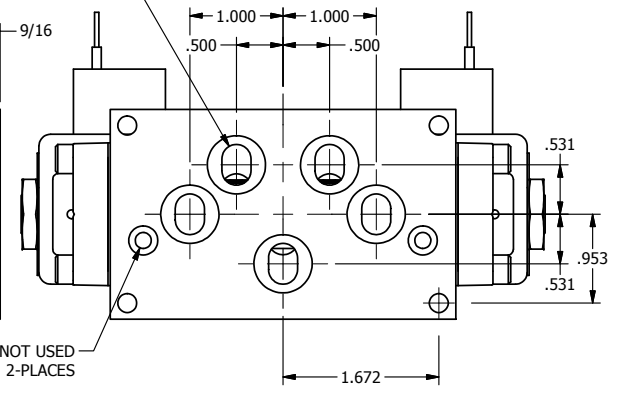

4

3

2

1

B

B

1/2" NPT CONDUIT CONNECTION

PORTS 5-PLACES

NOT USED 2-PLACES

A

A

3 25/32

**AAA**  
PRODUCTS  
INTERNATIONAL

**AAA PRODUCTS INTERNATIONAL**  
7114 Harry Hines Blvd  
Dallas, TX 75235

TITLE: 3/8" SUBPLATE, DBL SOL, 3 POS,  
SPR CTR, SOL RTRN, CLSD CTR SPL,  
CLASSIC SOL, PUSH OVRD