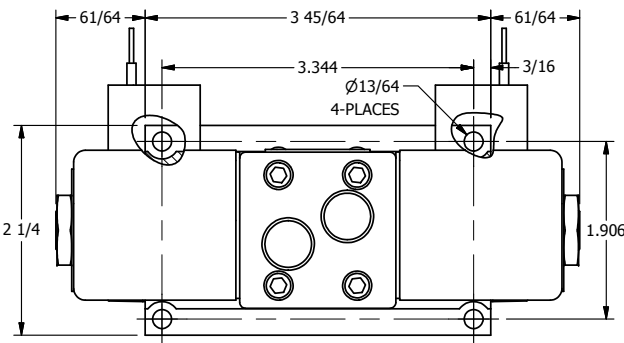

4

3

2

1

B

B

1/2" NPT CONDUIT CONNECTION

PORTS 5-PLACES

NOT USED 2-PLACES

A

A

3 25/32

**AAA**  
PRODUCTS  
INTERNATIONAL

**AAA PRODUCTS INTERNATIONAL**  
7114 Harry Hines Blvd  
Dallas, TX 75235

TITLE: 3/8" SUBPLATE, DBL SOL, 3 POS,  
SPR CTR, SOL RTRN, CLSD CTR SPL,  
CLASSIC SOL, PUSH OVRD

DRAWING NO.:  
DIM\_SY3POP

4

3

2

1

A

A

THE INFORMATION CONTAINED WITHIN THIS DOCUMENT IS PROPRIETARY TO AAA PRODUCTS AND MAY NOT BE DISCLOSED WITHOUT PRIOR WRITTEN CONSENT