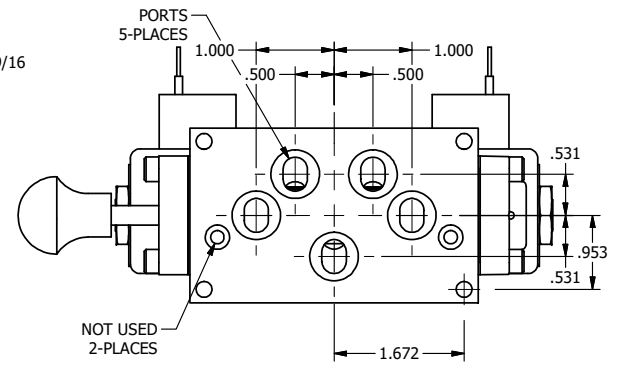

4

3

2

1

**AAA**  
PRODUCTS  
INTERNATIONAL

**AAA PRODUCTS INTERNATIONAL**  
7114 Harry Hines Blvd  
Dallas, TX 75235

TITLE: 3/8" SUBPLATE, DBL SOL, 2 POS,  
CLSD SPR CTR, CLASSIC SOL,  
LCKNG OVRD, MAN SPL OVRD

DRAWING NO.:  
DIM\_SY3POOS

THE INFORMATION CONTAINED WITHIN THIS DOCUMENT IS PROPRIETARY TO AAA PRODUCTS AND MAY NOT BE DISCLOSED WITHOUT PRIOR WRITTEN CONSENT

4

3

2

1

B

B