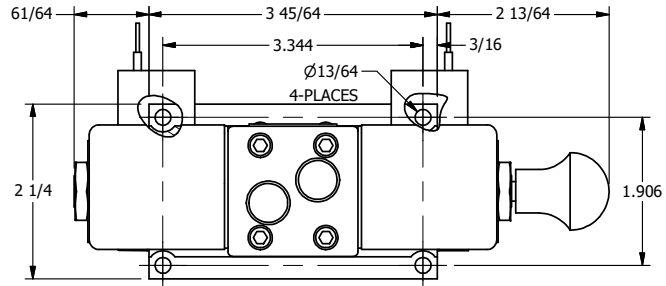

4

3

2

1

**AAA**  
PRODUCTS  
INTERNATIONAL

**AAA PRODUCTS INTERNATIONAL**  
7114 Harry Hines Blvd  
Dallas, TX 75235

TITLE: 3/8" SUBPLATE, DBL SOL, 2 POS,  
CLSD SPR CTR, CLASSIC SOL,  
LCKNG OVRD, MAN SPL OVRD

DRAWING NO.:  
DIM\_SY3POOS

THE INFORMATION CONTAINED WITHIN THIS DOCUMENT IS PROPRIETARY TO AAA PRODUCTS AND MAY NOT BE DISCLOSED WITHOUT PRIOR WRITTEN CONSENT

4

3

2

1

B

B