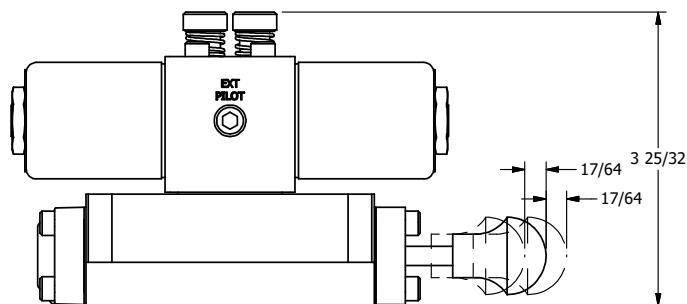

4

3

2

1

**AAA**  
PRODUCTS  
INTERNATIONAL

**AAA PRODUCTS INTERNATIONAL**  
7114 Harry Hines Blvd  
Dallas, TX 75235

TITLE: 3/8" SUBPLATE, DBL SOL, 2 POS,  
CLSD SPR CTR, CLASSIC SOL,  
LCKNG OVRD, MAN SPL OVRD

DRAWING NO.:  
DIM\_SY3POOS

THE INFORMATION CONTAINED WITHIN THIS DOCUMENT IS PROPRIETARY TO AAA PRODUCTS AND MAY NOT BE DISCLOSED WITHOUT PRIOR WRITTEN CONSENT

4

3

2

1

B

B