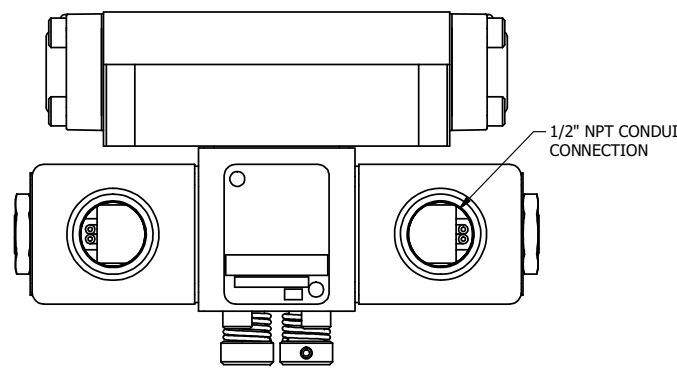

4

3

2

1

1/8" NPTF TAPPED VENT 2-PLACES

NOT USED 2-PLACES

4

3

2

**AAA**  
PRODUCTS  
INTERNATIONAL

**AAA PRODUCTS INTERNATIONAL**  
7114 Harry Hines Blvd  
Dallas, TX 75235

TITLE: 3/8" SUBPLATE, DBL SOL, 3 POS,  
CLSD SPR CTR, CLASSIC,  
NON-LCKNG OVRD, TPD VENT

DRAWING NO.:  
DIM\_SY3PONT