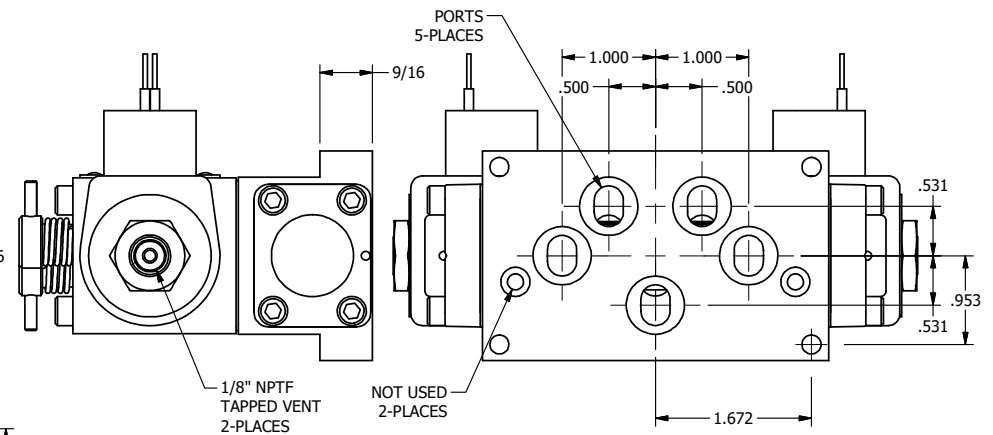

4

3

2

1

1/8" NPTF TAPPED VENT 2-PLACES

NOT USED 2-PLACES

4

3

2

**AAA**  
PRODUCTS  
INTERNATIONAL

**AAA PRODUCTS INTERNATIONAL**  
7114 Harry Hines Blvd  
Dallas, TX 75235

TITLE: 3/8" SUBPLATE, DBL SOL, 3 POS,  
CLSD SPR CTR, CLASSIC,  
NON-LCKNG OVRD, TPD VENT

DRAWING NO.:  
DIM\_SY3PONT