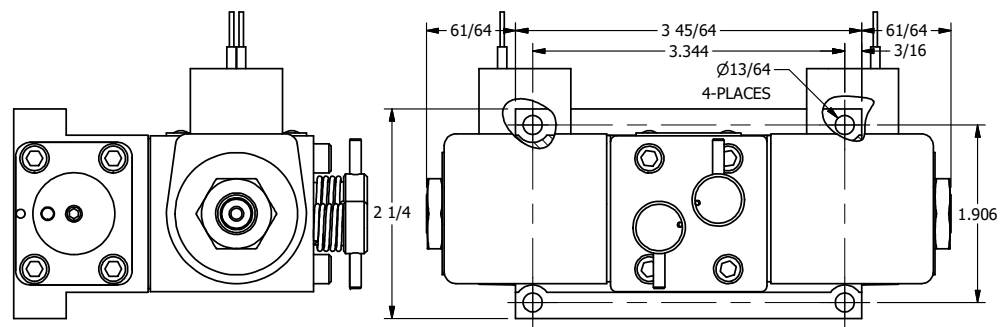

4

3

2

1

1/8" NPTF TAPPED VENT 2-PLACES

NOT USED 2-PLACES

4

3

2

**AAA**  
PRODUCTS  
INTERNATIONAL

**AAA PRODUCTS INTERNATIONAL**  
7114 Harry Hines Blvd  
Dallas, TX 75235

TITLE: 3/8" SUBPLATE, DBL SOL, 3 POS,  
CLSD SPR CTR, CLASSIC,  
NON-LCKNG OVRD, TPD VENT

DRAWING NO.:  
DIM\_SY3PONT