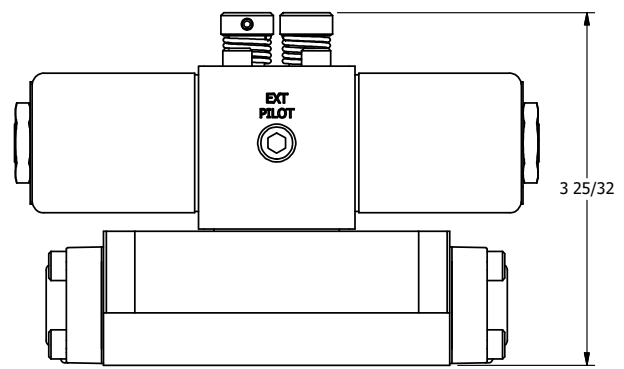

4

3

2

1

1/8" NPTF TAPPED VENT 2-PLACES

NOT USED 2-PLACES

4

3

2

**AAA**  
PRODUCTS  
INTERNATIONAL

**AAA PRODUCTS INTERNATIONAL**  
7114 Harry Hines Blvd  
Dallas, TX 75235

TITLE: 3/8" SUBPLATE, DBL SOL, 3 POS,  
CLSD SPR CTR, CLASSIC,  
NON-LCKNG OVRD, TPD VENT

DRAWING NO.:  
DIM\_SY3PONT