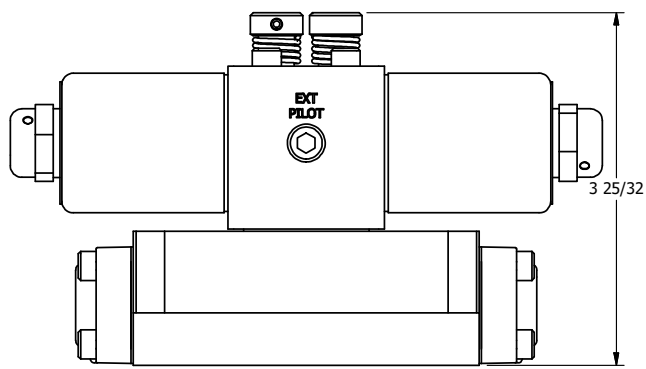

4

3

2

1

**AAA**  
PRODUCTS  
INTERNATIONAL

**AAA PRODUCTS  
INTERNATIONAL**  
7114 Harry Hines Blvd  
Dallas, TX 75235

TITLE: 3/8" SUBPLATE, DBL SOL, 3 POS,  
CLSD SPR CTR, CLASSIC,  
NON-LCKNG OVRD, EXCLDR