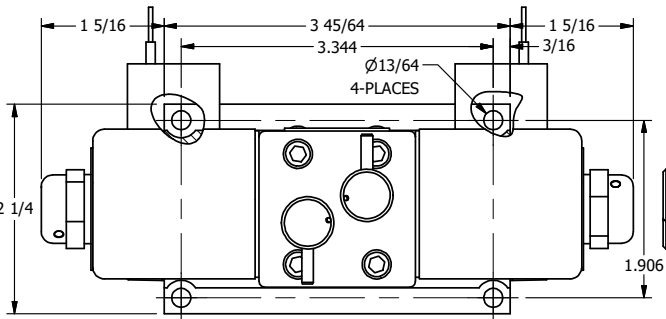

4

3

2

1

**AAA**  
PRODUCTS  
INTERNATIONAL

**AAA PRODUCTS  
INTERNATIONAL**  
7114 Harry Hines Blvd  
Dallas, TX 75235

TITLE: 3/8" SUBPLATE, DBL SOL, 3 POS,  
CLSD SPR CTR, CLASSIC,  
NON-LCKNG OVRD, EXCLDR

DRAWING NO.:  
DIM\_SY3PONL

THE INFORMATION CONTAINED WITHIN THIS DOCUMENT IS PROPRIETARY TO AAA PRODUCTS AND MAY NOT BE DISCLOSED WITHOUT PRIOR WRITTEN CONSENT

4

3

2

B

B

A