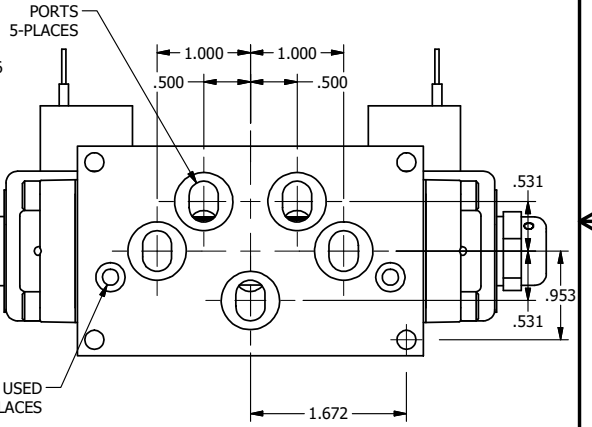

4

3

2

1

**AAA**  
PRODUCTS  
INTERNATIONAL

**AAA PRODUCTS  
INTERNATIONAL**  
7114 Harry Hines Blvd  
Dallas, TX 75235

TITLE: 3/8" SUBPLATE, DBL SOL, 3 POS,  
CLSD SPR CTR, CLASSIC,  
NON-LCKNG OVRD, EXCLDR

DRAWING NO.:  
DIM\_SY3PONL

THE INFORMATION CONTAINED WITHIN THIS DOCUMENT IS PROPRIETARY TO AAA PRODUCTS AND MAY NOT BE DISCLOSED WITHOUT PRIOR WRITTEN CONSENT

4

3

2

B

B

A