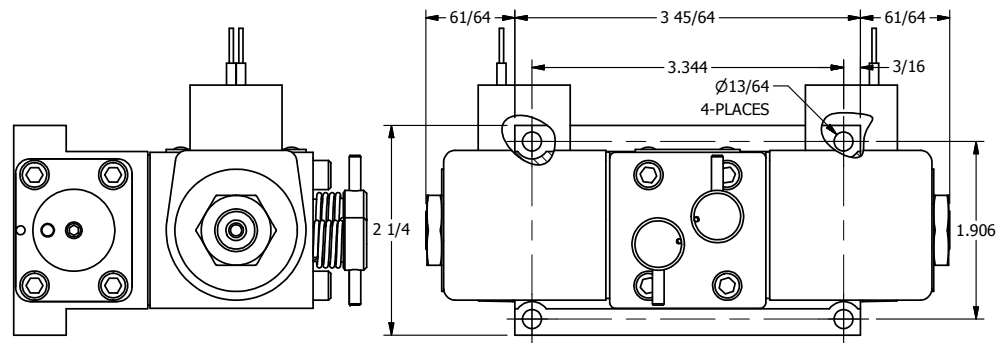

1/2" NPT CONDUIT CONNECTION

AAA
PRODUCTS
INTERNATIONAL

AAA PRODUCTS INTERNATIONAL
7114 Harry Hines Blvd
Dallas, TX 75235

TITLE: 3/8" SUBPLATE, DBL SOL, 3 POS,
SPR CTR, SOL RTRN, CLSD CTR SPL,
CLASSIC SOL, NON-LCKNG OVRD