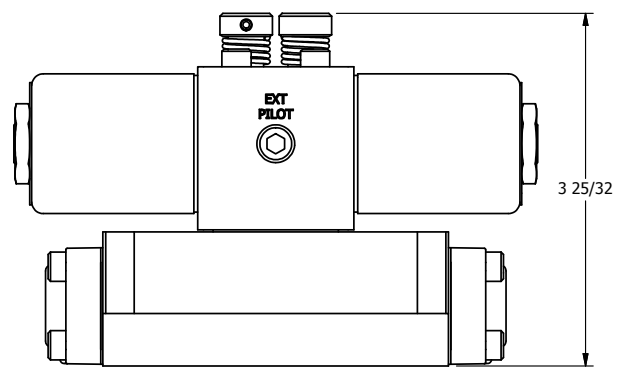

1/2" NPT CONDUIT CONNECTION

AAA
PRODUCTS
INTERNATIONAL

AAA PRODUCTS INTERNATIONAL
7114 Harry Hines Blvd
Dallas, TX 75235

TITLE: 3/8" SUBPLATE, DBL SOL, 3 POS,
SPR CTR, SOL RTRN, CLSD CTR SPL,
CLASSIC SOL, NON-LCKNG OVRD