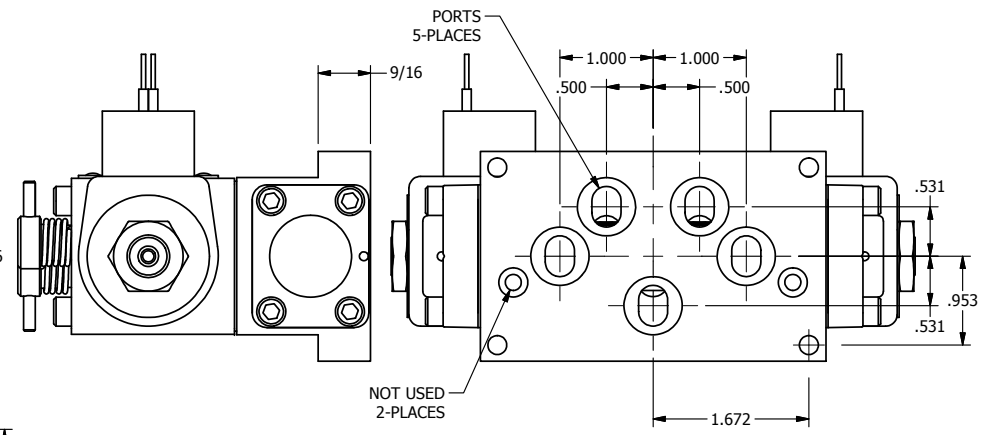

1/2" NPT CONDUIT CONNECTION

AAA
PRODUCTS
INTERNATIONAL

AAA PRODUCTS INTERNATIONAL
7114 Harry Hines Blvd
Dallas, TX 75235

TITLE: 3/8" SUBPLATE, DBL SOL, 3 POS,
SPR CTR, SOL RTRN, CLSD CTR SPL,
CLASSIC SOL, NON-LCKNG OVRD

DRAWING NO.:
DIM_SY3PON

THE INFORMATION CONTAINED WITHIN THIS DOCUMENT IS PROPRIETARY TO AAA PRODUCTS AND MAY NOT BE DISCLOSED WITHOUT PRIOR WRITTEN CONSENT

4

3

2

1