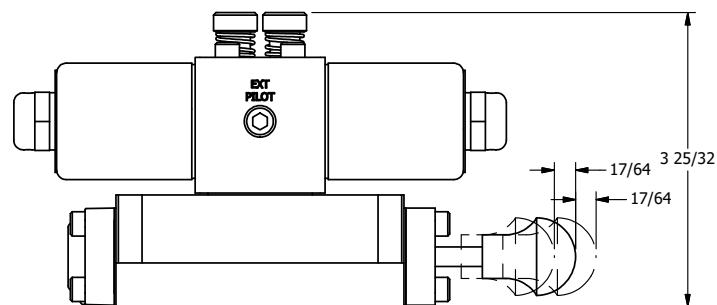

4

3

2

1

**AAA**  
PRODUCTS  
INTERNATIONAL

**AAA PRODUCTS INTERNATIONAL**  
7114 Harry Hines Blvd  
Dallas, TX 75235

TITLE: 3/8" SUBPLATE, DBL SOL, 2 POS,  
SPR CLSD CTR, CLASSIC,  
LCKNG OVRD, DUST EXCLDR, SPL OVRD

DRAWING NO.:  
DIM\_SY3POLOS

THE INFORMATION CONTAINED WITHIN THIS DOCUMENT IS PROPRIETARY TO AAA PRODUCTS AND MAY NOT BE DISCLOSED WITHOUT PRIOR WRITTEN CONSENT

4

3

2

1