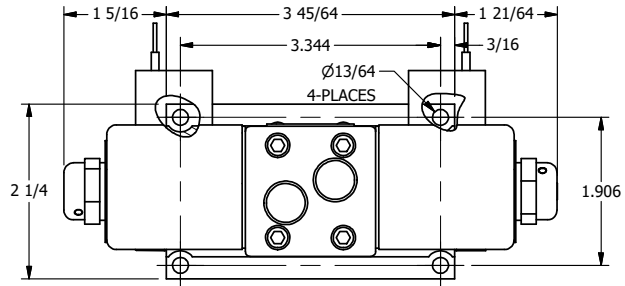

4

3

2

1

AAA
PRODUCTS
INTERNATIONAL

AAA PRODUCTS INTERNATIONAL
7114 Harry Hines Blvd
Dallas, TX 75235

TITLE: 3/8" SUBPLATE, DBL SOL, 2 POS,
CLSD SPR CTR, CLASSIC SOL,
LCKNG OVRD, DUST EXCLDR, THRD PIN

DRAWING NO.:
DIM_SY3POLK