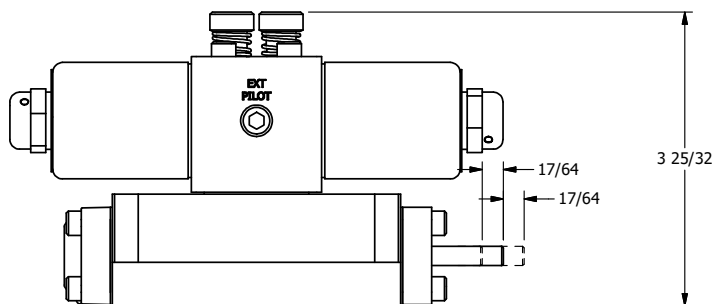

4

3

2

1

AAA
PRODUCTS
INTERNATIONAL

AAA PRODUCTS INTERNATIONAL
7114 Harry Hines Blvd
Dallas, TX 75235

TITLE: 3/8" SUBPLATE, DBL SOL, 2 POS,
CLSD SPR CTR, CLASSIC SOL,
LCKNG OVRD, DUST EXCLDR, THRD PIN

DRAWING NO.:
DIM_SY3POLK