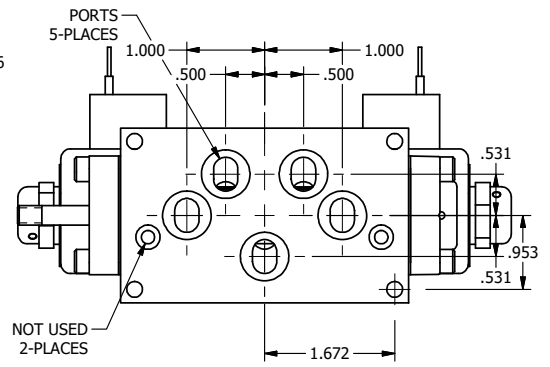

4

3

2

1

AAA
PRODUCTS
INTERNATIONAL

AAA PRODUCTS INTERNATIONAL
7114 Harry Hines Blvd
Dallas, TX 75235

TITLE: 3/8" SUBPLATE, DBL SOL, 2 POS,
CLSD SPR CTR, CLASSIC SOL,
LCKNG OVRD, DUST EXCLDR, THRD PIN

DRAWING NO.:
DIM_SY3POLK