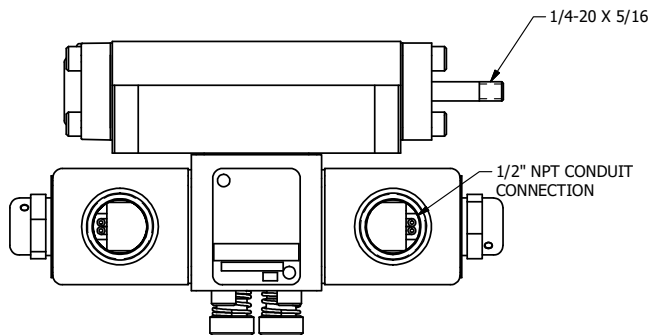

4

3

2

1

AAA
PRODUCTS
INTERNATIONAL

AAA PRODUCTS INTERNATIONAL
7114 Harry Hines Blvd
Dallas, TX 75235

TITLE: 3/8" SUBPLATE, DBL SOL, 2 POS,
CLSD SPR CTR, CLASSIC SOL,
LCKNG OVRD, DUST EXCLDR, THRD PIN

DRAWING NO.:
DIM_SY3POLK