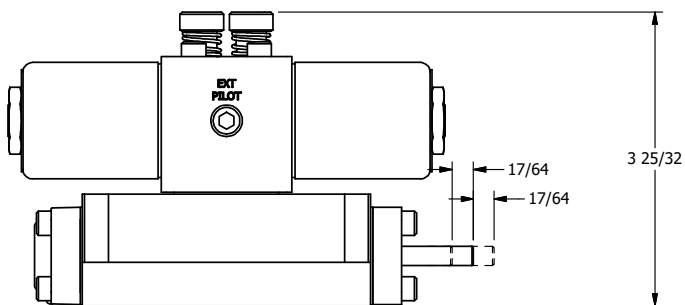

4

3

2

1

AAA
PRODUCTS
INTERNATIONAL

**AAA PRODUCTS
INTERNATIONAL**
7114 Harry Hines Blvd
Dallas, TX 75235

TITLE: 3/8" SUBPLATE, DBL SOL, 2 POS,
CLSD SPR CTR, CLASSIC SOL,
LCKNG OVRD, THREADED INDCTR PIN

DRAWING NO.:
DIM_SY3POK