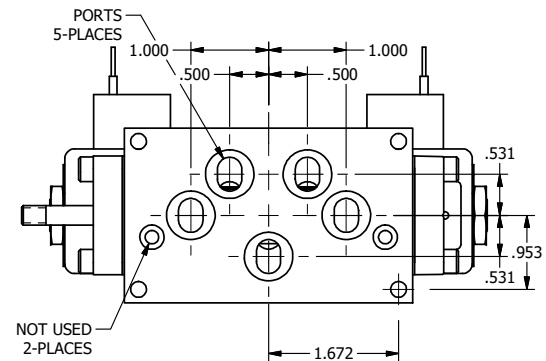

4

3

2

1

AAA
PRODUCTS
INTERNATIONAL

**AAA PRODUCTS
INTERNATIONAL**
7114 Harry Hines Blvd
Dallas, TX 75235

TITLE: 3/8" SUBPLATE, DBL SOL, 2 POS,
CLSD SPR CTR, CLASSIC SOL,
LCKNG OVRD, THREADED INDCTR PIN

DRAWING NO.:
DIM_SY3POK