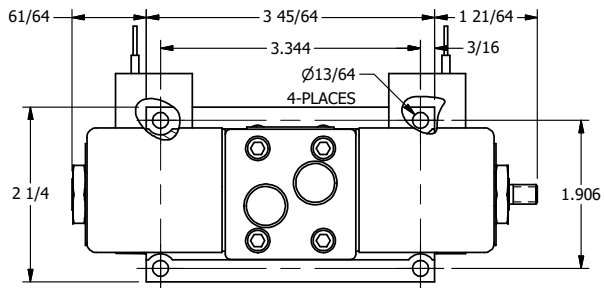

4

3

2

1

AAA
PRODUCTS
INTERNATIONAL

**AAA PRODUCTS
INTERNATIONAL**
7114 Harry Hines Blvd
Dallas, TX 75235

TITLE: 3/8" SUBPLATE, DBL SOL, 2 POS,
CLSD SPR CTR, CLASSIC SOL,
LCKNG OVRD, THREADED INDCTR PIN

DRAWING NO.:
DIM_SY3POK