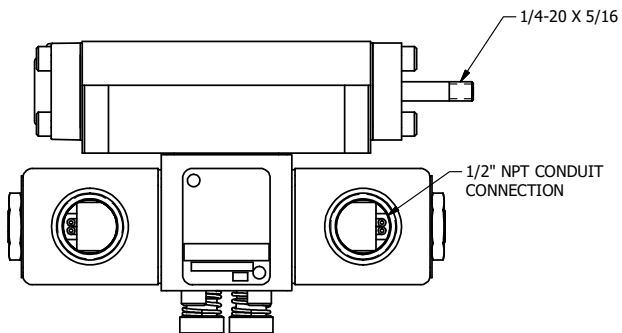

4

3

2

1

AAA
PRODUCTS
INTERNATIONAL

**AAA PRODUCTS
INTERNATIONAL**
7114 Harry Hines Blvd
Dallas, TX 75235

TITLE: 3/8" SUBPLATE, DBL SOL, 2 POS,
CLSD SPR CTR, CLASSIC SOL,
LCKNG OVRD, THREADED INDCTR PIN

DRAWING NO.:
DIM_SY3POK