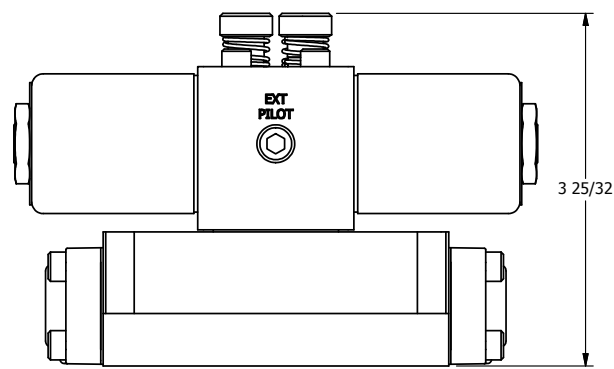

4

3

2

1

B

B

1/2" NPT CONDUIT CONNECTION

PORTS 5-PLACES

NOT USED 2-PLACES

A

A

3 25/32

4

3

2

1

A

A

AAA
PRODUCTS
INTERNATIONAL

AAA PRODUCTS INTERNATIONAL
7114 Harry Hines Blvd
Dallas, TX 75235

TITLE: 3/8" SUBPLATE, DBL SOL, 3 POS,
SPR CTR, SOL RTRN, CLSD CTR SPL,
CLASSIC SOL, LCKNG OVRD

DRAWING NO.:
DIM_SY3PO