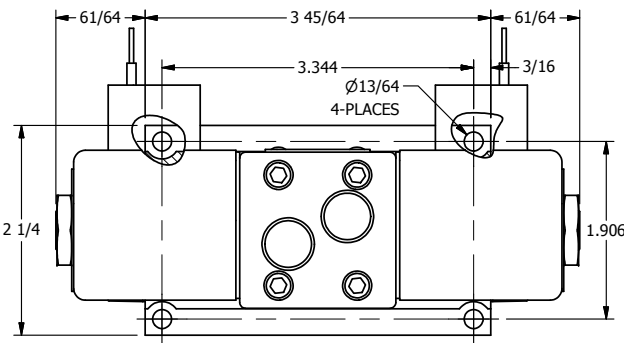

4

3

2

1

B

B

1/2" NPT CONDUIT CONNECTION

PORTS 5-PLACES

NOT USED 2-PLACES

A

A

3 25/32

4

3

2

1

A

A

AAA
PRODUCTS
INTERNATIONAL

AAA PRODUCTS INTERNATIONAL
7114 Harry Hines Blvd
Dallas, TX 75235

TITLE: 3/8" SUBPLATE, DBL SOL, 3 POS,
SPR CTR, SOL RTRN, CLSD CTR SPL,
CLASSIC SOL, LCKNG OVRD

DRAWING NO.:
DIM_SY3PO