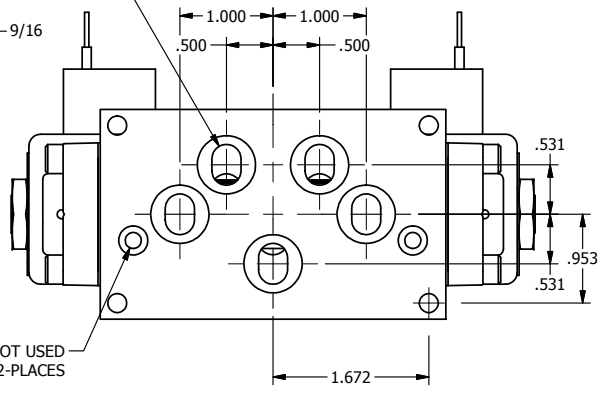

4

3

2

1

B

B

1/2" NPT CONDUIT CONNECTION

PORTS 5-PLACES

NOT USED 2-PLACES

A

A

3 25/32

4

3

2

1

A

A

AAA
PRODUCTS
INTERNATIONAL

AAA PRODUCTS INTERNATIONAL
7114 Harry Hines Blvd
Dallas, TX 75235

TITLE: 3/8" SUBPLATE, DBL SOL, 3 POS,
SPR CTR, SOL RTRN, CLSD CTR SPL,
CLASSIC SOL, LCKNG OVRD

DRAWING NO.:
DIM_SY3PO