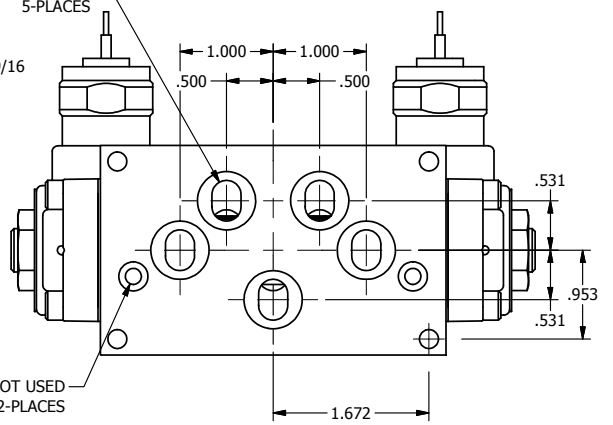

1/2" NPT CONDUIT CONNECTION

1/8" NPTF EXTERNAL PILOT PORT

PORTS 5-PLACES

**AAA**  
PRODUCTS  
INTERNATIONAL

**AAA PRODUCTS INTERNATIONAL**  
7114 Harry Hines Blvd  
Dallas, TX 75235

TITLE: 3/8" SUBPLATE, DBL SOL, 3 POS,  
SPR CTR, SOL RTRN, CLSD CTR SPL,  
MOLD-OVER, EXT PILOT