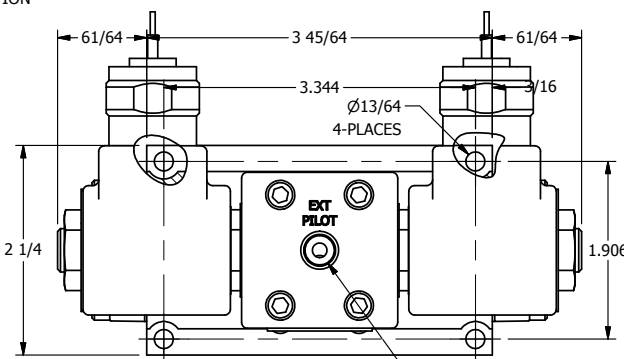

1/2" NPT CONDUIT CONNECTION

1/8" NPTF EXTERNAL PILOT PORT

PORTS 5-PLACES

**AAA**  
PRODUCTS  
INTERNATIONAL

**AAA PRODUCTS INTERNATIONAL**  
7114 Harry Hines Blvd  
Dallas, TX 75235

TITLE: 3/8" SUBPLATE, DBL SOL, 3 POS,  
SPR CTR, SOL RTRN, CLSD CTR SPL,  
MOLD-OVER, EXT PILOT