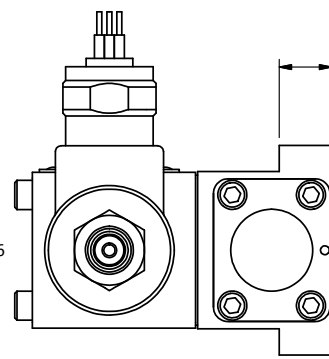

4

3

2

1

**AAA**  
PRODUCTS  
INTERNATIONAL

**AAA PRODUCTS INTERNATIONAL**  
7114 Harry Hines Blvd  
Dallas, TX 75235

TITLE  $3/8$ " SUBPLATE, DBL SOL, 3 POS,  
SPR CTR, SOL RTRN, CLSD CTR SPL,  
MOLD-OVER, TAPPED VENT

DRAWING NO.:  
DIM\_SY3PMT

THE INFORMATION CONTAINED WITHIN THIS DOCUMENT IS PROPRIETARY TO AAA PRODUCTS AND MAY NOT BE DISCLOSED WITHOUT PRIOR WRITTEN CONSENT

4

3

2

1

B

B