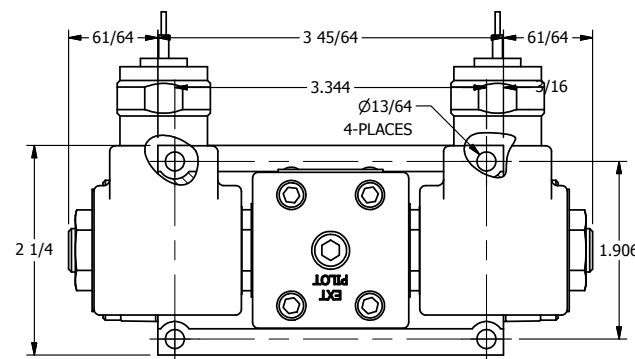

4

3

2

1

**AAA**  
PRODUCTS  
INTERNATIONAL

**AAA PRODUCTS INTERNATIONAL**  
7114 Harry Hines Blvd  
Dallas, TX 75235

TITLE  $3/8$ " SUBPLATE, DBL SOL, 3 POS,  
SPR CTR, SOL RTRN, CLSD CTR SPL,  
MOLD-OVER, TAPPED VENT

DRAWING NO.:  
DIM\_SY3PMT

THE INFORMATION CONTAINED WITHIN THIS DOCUMENT IS PROPRIETARY TO AAA PRODUCTS AND MAY NOT BE DISCLOSED WITHOUT PRIOR WRITTEN CONSENT

4

3

2

1

B

B