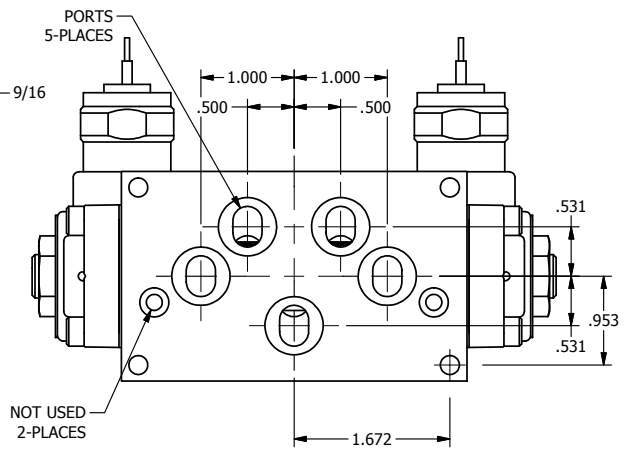

4

3

2

1

**AAA**  
PRODUCTS  
INTERNATIONAL

**AAA PRODUCTS INTERNATIONAL**  
7114 Harry Hines Blvd  
Dallas, TX 75235

TITLE  $3/8$ " SUBPLATE, DBL SOL, 3 POS,  
SPR CTR, SOL RTRN, CLSD CTR SPL,  
MOLD-OVER, TAPPED VENT

DRAWING NO.:  
DIM\_SY3PMT

THE INFORMATION CONTAINED WITHIN THIS DOCUMENT IS PROPRIETARY TO AAA PRODUCTS AND MAY NOT BE DISCLOSED WITHOUT PRIOR WRITTEN CONSENT

4

3

2

1

B

B