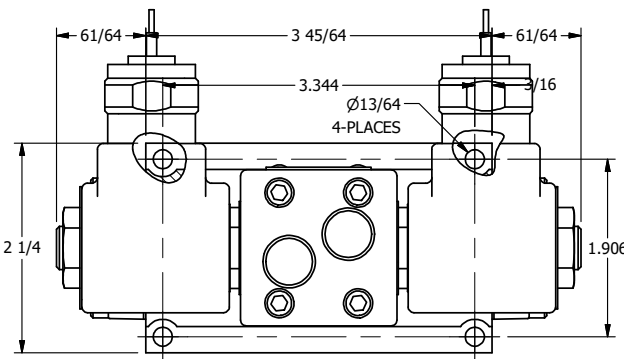

4

3

2

1

B

B

1/2" NPT CONDUIT CONNECTION

1/8" NPTF TAPPED VENT 2-PLACES

A

A

3 25/32

4

3

2

1

AAA
PRODUCTS
INTERNATIONAL

AAA PRODUCTS INTERNATIONAL
7114 Harry Hines Blvd
Dallas, TX 75235

TITLE: 3/8" SUBPLATE, DBL SOL, 3 POS,
CLSD SPR CTR, MOLD-OVER,
LCKNG OVRD, TPD VENT

DRAWING NO.:
DIM_SY3PMOT

THE INFORMATION CONTAINED WITHIN THIS DOCUMENT IS PROPRIETARY TO AAA PRODUCTS AND MAY NOT BE DISCLOSED WITHOUT PRIOR WRITTEN CONSENT