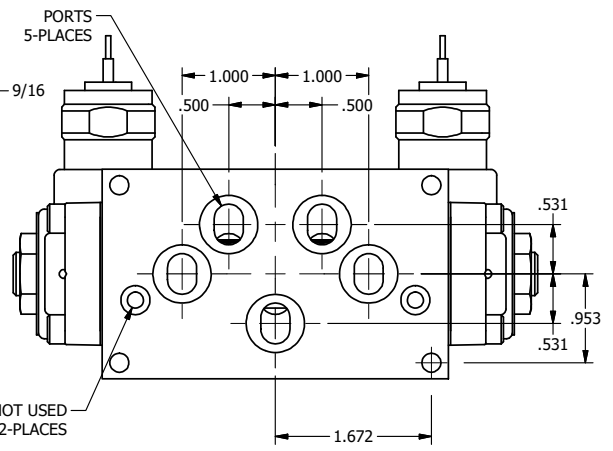

4

3

2

1

B

B

1/2" NPT CONDUIT CONNECTION

1/8" NPTF TAPPED VENT 2-PLACES

AAA PRODUCTS INTERNATIONAL
7114 Harry Hines Blvd
Dallas, TX 75235

TITLE: 3/8" SUBPLATE, DBL SOL, 3 POS,
CLSD SPR CTR, MOLD-OVER,
LCKNG OVRD, TPD VENT

DRAWING NO.:
DIM_SY3PMOT

THE INFORMATION CONTAINED WITHIN THIS DOCUMENT IS PROPRIETARY TO AAA PRODUCTS AND MAY NOT BE DISCLOSED WITHOUT PRIOR WRITTEN CONSENT