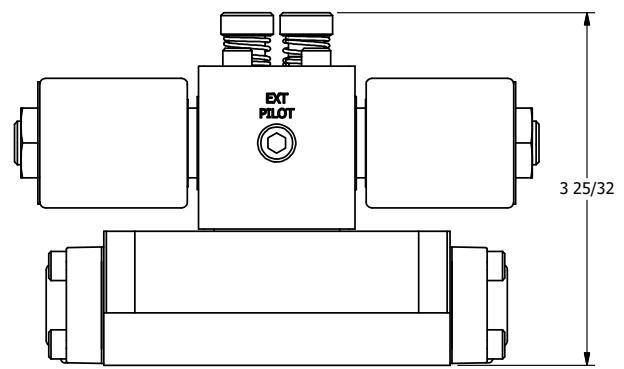

3 25/32

4

3

2

1

AAA
PRODUCTS
INTERNATIONAL

AAA PRODUCTS INTERNATIONAL
7114 Harry Hines Blvd
Dallas, TX 75235

TITLE: 3/8" SUBPLATE, DBL SOL, 3 POS,
CLSD SPR CTR, MOLD-OVER,
LCKNG OVRD, TPD VENT

DRAWING NO.:
DIM_SY3PMOT

THE INFORMATION CONTAINED WITHIN THIS DOCUMENT IS PROPRIETARY TO AAA PRODUCTS AND MAY NOT BE DISCLOSED WITHOUT PRIOR WRITTEN CONSENT