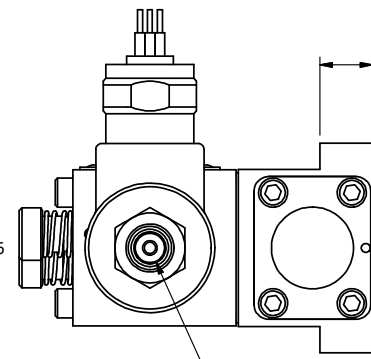

4

3

2

1

B

B

1/2" NPT CONDUIT CONNECTION

1/8" NPTF TAPPED VENT 2-PLACES

AAA PRODUCTS INTERNATIONAL
7114 Harry Hines Blvd
Dallas, TX 75235

TITLE: 3/8" SUBPLATE, DBL SOL, 3 POS,
CLSD SPR CTR, MOLD-OVER,
LCKNG OVRD, TPD VENT

DRAWING NO.:
DIM_SY3PMOT

THE INFORMATION CONTAINED WITHIN THIS DOCUMENT IS PROPRIETARY TO AAA PRODUCTS AND MAY NOT BE DISCLOSED WITHOUT PRIOR WRITTEN CONSENT