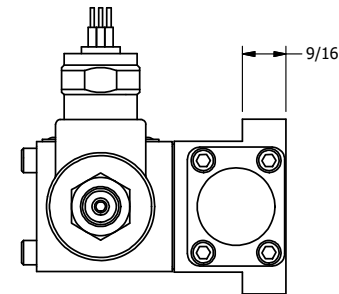

4

3

2

1

4

3

2

AAA
PRODUCTS
INTERNATIONAL

**AAA PRODUCTS
INTERNATIONAL**
7114 Harry Hines Blvd
Dallas, TX 75235

TITLE: 3/8" SUBPLATE, DBL SOL, 2 POS,
SPR CTR, SOL SHFT, CLSD CTR SPL,
MOLD-OVER, MAN SPL OVRD

DRAWING NO.:
DIM_SY3PMOS

THE INFORMATION CONTAINED WITHIN THIS DOCUMENT IS PROPRIETARY TO AAA PRODUCTS AND MAY NOT BE DISCLOSED WITHOUT PRIOR WRITTEN CONSENT