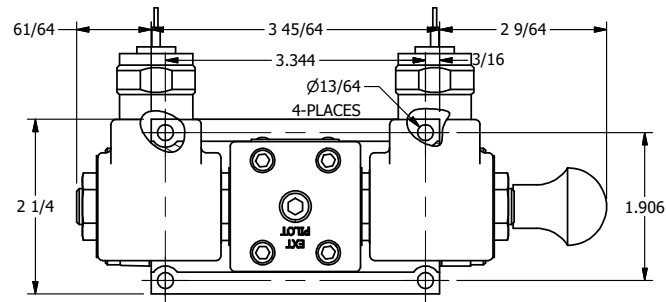

4

3

2

1

4

3

2

AAA
PRODUCTS
INTERNATIONAL

**AAA PRODUCTS
INTERNATIONAL**
7114 Harry Hines Blvd
Dallas, TX 75235

TITLE: 3/8" SUBPLATE, DBL SOL, 2 POS,
SPR CTR, SOL SHFT, CLSD CTR SPL,
MOLD-OVER, MAN SPL OVRD

DRAWING NO.:
DIM_SY3PMOS

THE INFORMATION CONTAINED WITHIN THIS DOCUMENT IS PROPRIETARY TO AAA PRODUCTS AND MAY NOT BE DISCLOSED WITHOUT PRIOR WRITTEN CONSENT