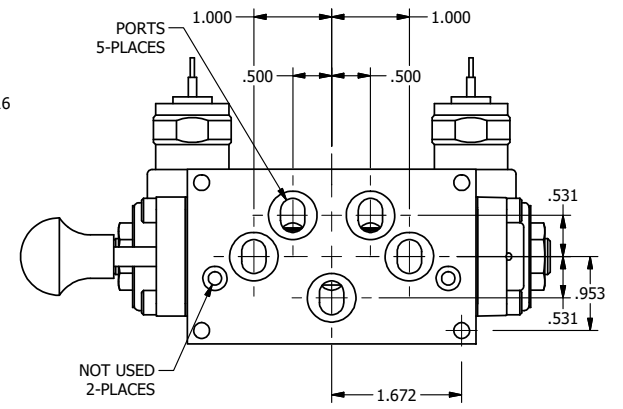

4

3

2

1

4

3

2

AAA
PRODUCTS
INTERNATIONAL

**AAA PRODUCTS
INTERNATIONAL**
7114 Harry Hines Blvd
Dallas, TX 75235

TITLE: 3/8" SUBPLATE, DBL SOL, 2 POS,
SPR CTR, SOL SHFT, CLSD CTR SPL,
MOLD-OVER, MAN SPL OVRD

DRAWING NO.:
DIM_SY3PMOS

THE INFORMATION CONTAINED WITHIN THIS DOCUMENT IS PROPRIETARY TO AAA PRODUCTS AND MAY NOT BE DISCLOSED WITHOUT PRIOR WRITTEN CONSENT