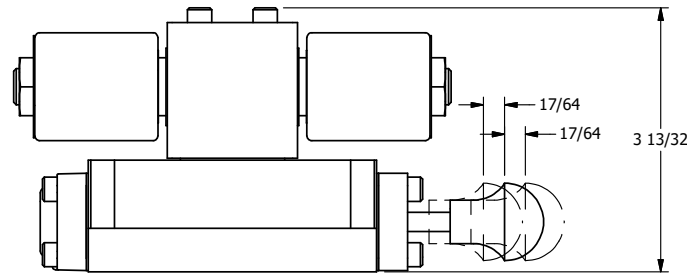

4

3

2

1

4

3

2

AAA
PRODUCTS
INTERNATIONAL

**AAA PRODUCTS
INTERNATIONAL**
7114 Harry Hines Blvd
Dallas, TX 75235

TITLE: 3/8" SUBPLATE, DBL SOL, 2 POS,
SPR CTR, SOL SHFT, CLSD CTR SPL,
MOLD-OVER, MAN SPL OVRD

DRAWING NO.:
DIM_SY3PMOS

THE INFORMATION CONTAINED WITHIN THIS DOCUMENT IS PROPRIETARY TO AAA PRODUCTS AND MAY NOT BE DISCLOSED WITHOUT PRIOR WRITTEN CONSENT