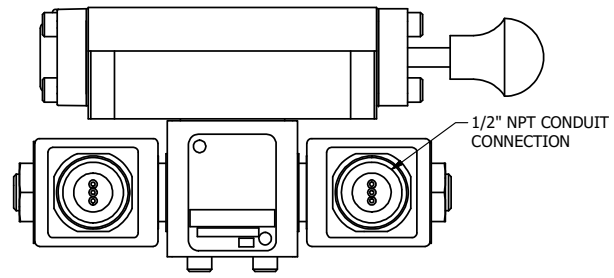

4

3

2

1

4

3

2

AAA
PRODUCTS
INTERNATIONAL

**AAA PRODUCTS
INTERNATIONAL**
7114 Harry Hines Blvd
Dallas, TX 75235

TITLE: 3/8" SUBPLATE, DBL SOL, 2 POS,
SPR CTR, SOL SHFT, CLSD CTR SPL,
MOLD-OVER, MAN SPL OVRD

DRAWING NO.:
DIM_SY3PMOS

THE INFORMATION CONTAINED WITHIN THIS DOCUMENT IS PROPRIETARY TO AAA PRODUCTS AND MAY NOT BE DISCLOSED WITHOUT PRIOR WRITTEN CONSENT