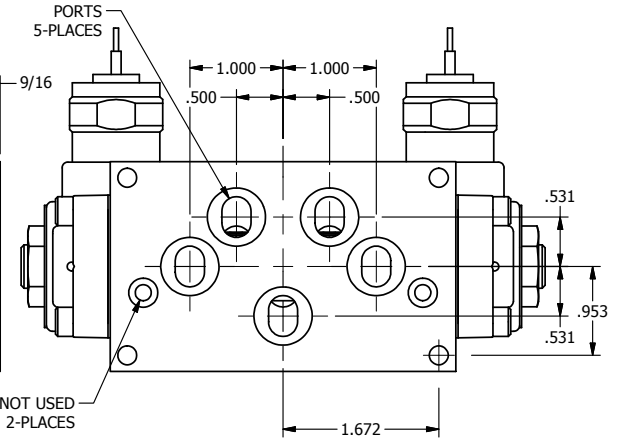

4

3

2

1

B

B

A

A

4

3

2

1

AAA
PRODUCTS
INTERNATIONAL

**AAA PRODUCTS
INTERNATIONAL**
7114 Harry Hines Blvd
Dallas, TX 75235

TITLE: 3/8" SUBPLATE, DBL SOL, 3 POS,
SPR CTR, SOL RTRN, CLSD CTR SPL,
MOLD-OVER, PUSH OVRD

DRAWING NO.:
DIM_SY3PMOP

THE INFORMATION CONTAINED WITHIN THIS DOCUMENT IS PROPRIETARY TO AAA PRODUCTS AND MAY NOT BE DISCLOSED WITHOUT PRIOR WRITTEN CONSENT