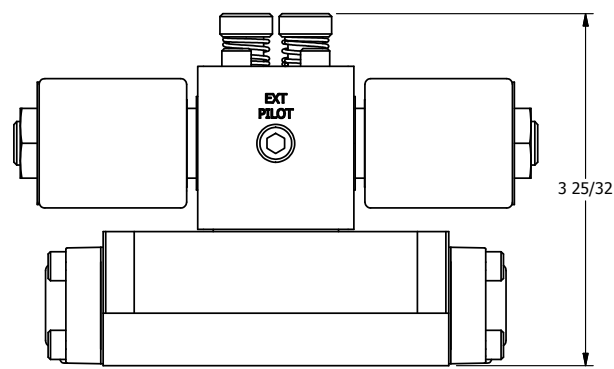

4

3

2

1

AAA
PRODUCTS
INTERNATIONAL

**AAA PRODUCTS
INTERNATIONAL**
7114 Harry Hines Blvd
Dallas, TX 75235

TITLE: 3/8" SUBPLATE, DBL SOL, 3 POS,
SPR CTR, SOL RTRN, CLSD CTR SPL,
MOLD-OVER, PUSH OVRD

DRAWING NO.:
DIM_SY3PMOP