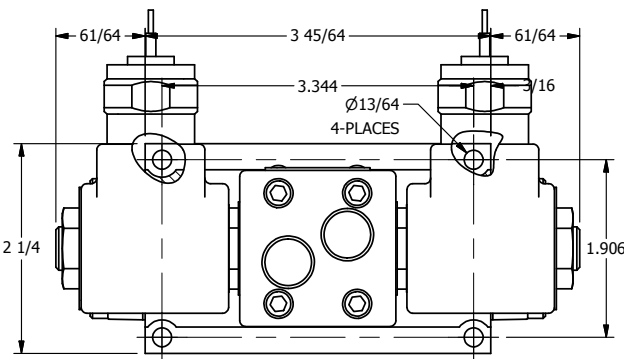

4

3

2

1

B

B

A

A

4

3

2

1

AAA
PRODUCTS
INTERNATIONAL

**AAA PRODUCTS
INTERNATIONAL**
7114 Harry Hines Blvd
Dallas, TX 75235

TITLE: 3/8" SUBPLATE, DBL SOL, 3 POS,
SPR CTR, SOL RTRN, CLSD CTR SPL,
MOLD-OVER, PUSH OVRD

DRAWING NO.:
DIM_SY3PMOP