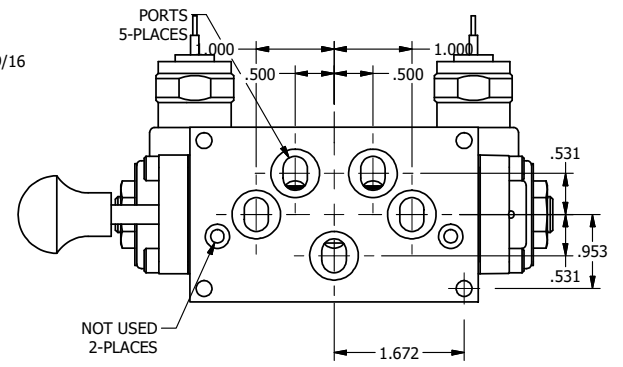

4

3

2

1

4

3

2

**AAA**  
PRODUCTS  
INTERNATIONAL

**AAA PRODUCTS  
INTERNATIONAL**  
7114 Harry Hines Blvd  
Dallas, TX 75235

TITLE: 3/8" SUBPLATE, DBL SOL, 2 POS,  
CLSD SPR CTR, MOLD-OVER,  
LCKNG OVRD, MAN SPL OVRD

DRAWING NO.:  
DIM\_SY3PMOOS

THE INFORMATION CONTAINED WITHIN THIS DOCUMENT IS PROPRIETARY TO AAA PRODUCTS AND MAY NOT BE DISCLOSED WITHOUT PRIOR WRITTEN CONSENT