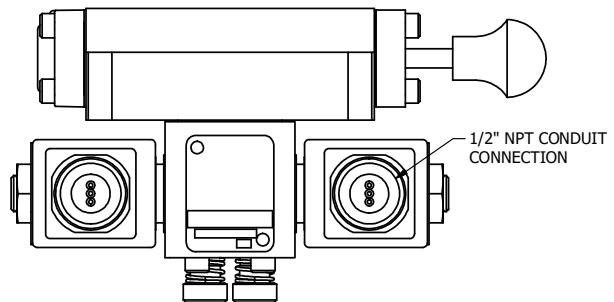

4

3

2

1

4

3

2

**AAA**  
PRODUCTS  
INTERNATIONAL

**AAA PRODUCTS  
INTERNATIONAL**  
7114 Harry Hines Blvd  
Dallas, TX 75235

TITLE: 3/8" SUBPLATE, DBL SOL, 2 POS,  
CLSD SPR CTR, MOLD-OVER,  
LCKNG OVRD, MAN SPL OVRD

DRAWING NO.:  
DIM\_SY3PMOOS

THE INFORMATION CONTAINED WITHIN THIS DOCUMENT IS PROPRIETARY TO AAA PRODUCTS AND MAY NOT BE DISCLOSED WITHOUT PRIOR WRITTEN CONSENT