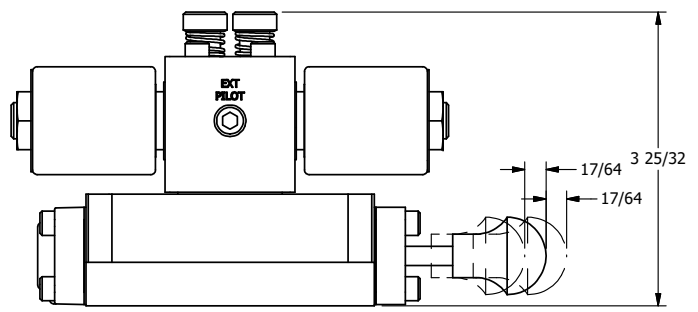

4

3

2

1

4

3

2

AAA
PRODUCTS
INTERNATIONAL

**AAA PRODUCTS
INTERNATIONAL**
7114 Harry Hines Blvd
Dallas, TX 75235

TITLE: 3/8" SUBPLATE, DBL SOL, 2 POS,
CLSD SPR CTR, MOLD-OVER,
LCKNG OVRD, MAN SPL OVRD

DRAWING NO.:
DIM_SY3PMOOS

THE INFORMATION CONTAINED WITHIN THIS DOCUMENT IS PROPRIETARY TO AAA PRODUCTS AND MAY NOT BE DISCLOSED WITHOUT PRIOR WRITTEN CONSENT