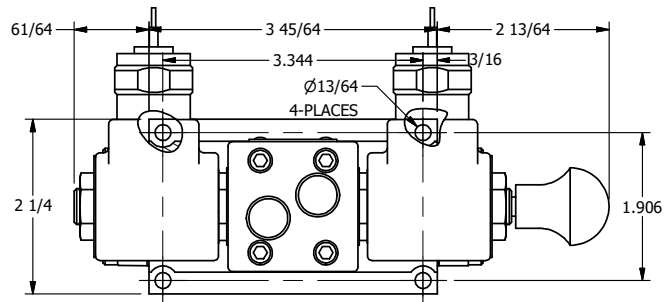

4

3

2

1

4

3

2

**AAA**  
PRODUCTS  
INTERNATIONAL

**AAA PRODUCTS  
INTERNATIONAL**  
7114 Harry Hines Blvd  
Dallas, TX 75235

TITLE: 3/8" SUBPLATE, DBL SOL, 2 POS,  
CLSD SPR CTR, MOLD-OVER,  
LCKNG OVRD, MAN SPL OVRD

DRAWING NO.:  
DIM\_SY3PMOOS

THE INFORMATION CONTAINED WITHIN THIS DOCUMENT IS PROPRIETARY TO AAA PRODUCTS AND MAY NOT BE DISCLOSED WITHOUT PRIOR WRITTEN CONSENT