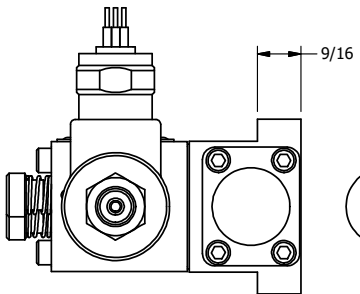

4

3

2

1

4

3

2

**AAA**  
PRODUCTS  
INTERNATIONAL

**AAA PRODUCTS  
INTERNATIONAL**  
7114 Harry Hines Blvd  
Dallas, TX 75235

TITLE: 3/8" SUBPLATE, DBL SOL, 2 POS,  
CLSD SPR CTR, MOLD-OVER,  
LCKNG OVRD, MAN SPL OVRD

DRAWING NO.:  
DIM\_SY3PMOOS

THE INFORMATION CONTAINED WITHIN THIS DOCUMENT IS PROPRIETARY TO AAA PRODUCTS AND MAY NOT BE DISCLOSED WITHOUT PRIOR WRITTEN CONSENT