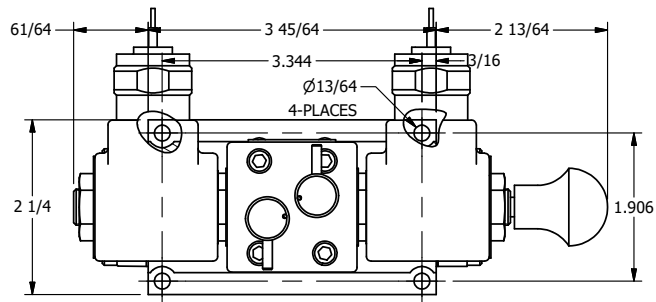

4

3

2

1

1/2" NPT CONDUIT CONNECTION

AAA
PRODUCTS
INTERNATIONAL

AAA PRODUCTS INTERNATIONAL
7114 Harry Hines Blvd
Dallas, TX 75235

TITLE: 3/8" SUBPLATE, DBL SOL, 2 POS,
SPR CLSD CTR, MOLD-OVER,
NON-LCKNG OVRD, TPD VNT, SPL OVRD

DRAWING NO.:
DIM_SY3PMONTOS

THE INFORMATION CONTAINED WITHIN THIS DOCUMENT IS PROPRIETARY TO AAA PRODUCTS AND MAY NOT BE DISCLOSED WITHOUT PRIOR WRITTEN CONSENT

4

3

2

1