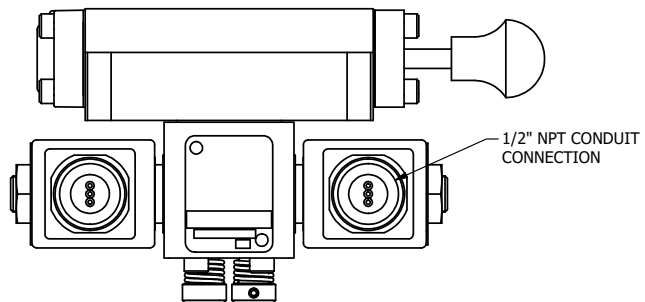

4

3

2

1

1/2" NPT CONDUIT CONNECTION

AAA
PRODUCTS
INTERNATIONAL

AAA PRODUCTS INTERNATIONAL
7114 Harry Hines Blvd
Dallas, TX 75235

TITLE: 3/8" SUBPLATE, DBL SOL, 2 POS,
SPR CLSD CTR, MOLD-OVER,
NON-LCKNG OVRD, TPD VNT, SPL OVRD

DRAWING NO.:
DIM_SY3PMONTOS

THE INFORMATION CONTAINED WITHIN THIS DOCUMENT IS PROPRIETARY TO AAA PRODUCTS AND MAY NOT BE DISCLOSED WITHOUT PRIOR WRITTEN CONSENT

4

3

2

1