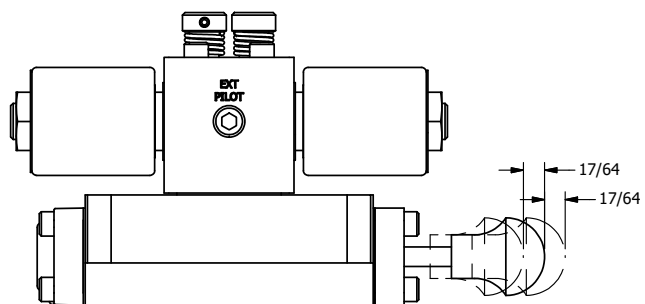

4

3

2

1

1/2" NPT CONDUIT CONNECTION

AAA
PRODUCTS
INTERNATIONAL

AAA PRODUCTS INTERNATIONAL
7114 Harry Hines Blvd
Dallas, TX 75235

TITLE: 3/8" SUBPLATE, DBL SOL, 2 POS,
SPR CLSD CTR, MOLD-OVER,
NON-LCKNG OVRD, TPD VNT, SPL OVRD

DRAWING NO.:
DIM_SY3PMONTOS

THE INFORMATION CONTAINED WITHIN THIS DOCUMENT IS PROPRIETARY TO AAA PRODUCTS AND MAY NOT BE DISCLOSED WITHOUT PRIOR WRITTEN CONSENT

4

3

2

1