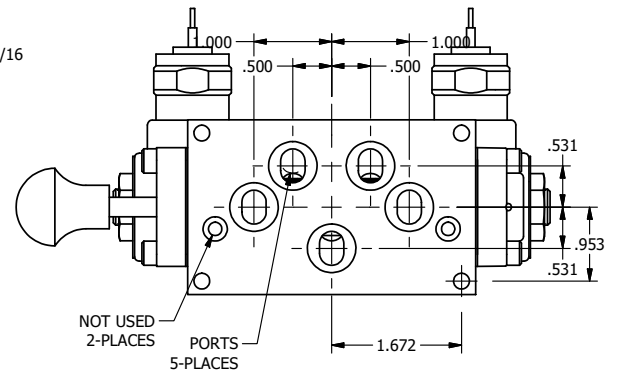

4

3

2

1

1/2" NPT CONDUIT CONNECTION

AAA
PRODUCTS
INTERNATIONAL

AAA PRODUCTS INTERNATIONAL
7114 Harry Hines Blvd
Dallas, TX 75235

TITLE: 3/8" SUBPLATE, DBL SOL, 2 POS,
SPR CLSD CTR, MOLD-OVER,
NON-LCKNG OVRD, TPD VNT, SPL OVRD

DRAWING NO.:
DIM_SY3PMONTOS

THE INFORMATION CONTAINED WITHIN THIS DOCUMENT IS PROPRIETARY TO AAA PRODUCTS AND MAY NOT BE DISCLOSED WITHOUT PRIOR WRITTEN CONSENT

4

3

2

1