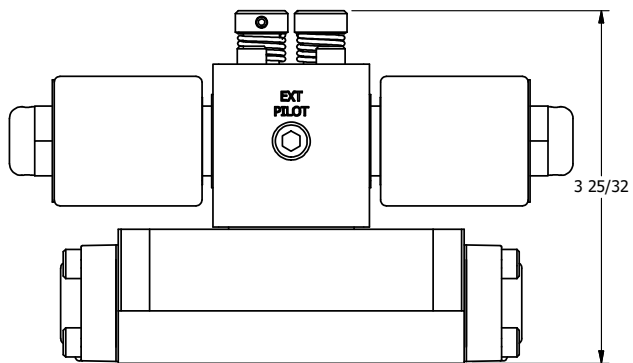

4

3

2

1

AAA
PRODUCTS
INTERNATIONAL

**AAA PRODUCTS
INTERNATIONAL**
7114 Harry Hines Blvd
Dallas, TX 75235

TITLE: 3/8" SUBPLATE, DBL SOL, 3 POS,
CLSD SPR CTR, MOLD-OVER,
NON-LCKNG OVRD, EXCLDR

DRAWING NO.:
DIM_SY3PMONL