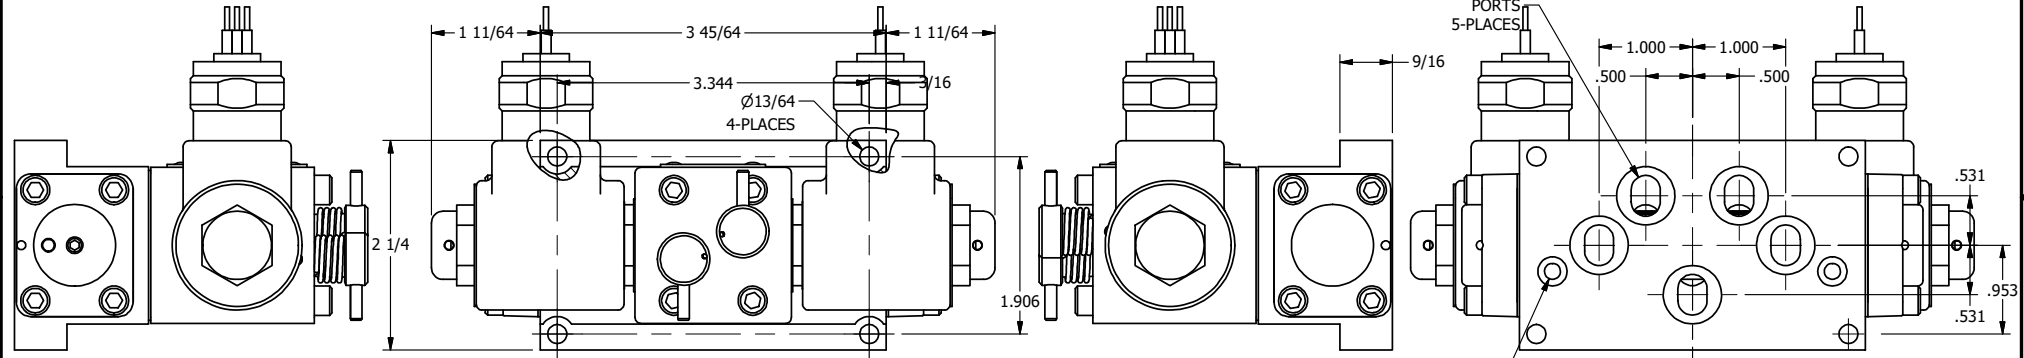

4

3

2

1

AAA
PRODUCTS
INTERNATIONAL

**AAA PRODUCTS
INTERNATIONAL**
7114 Harry Hines Blvd
Dallas, TX 75235

TITLE: 3/8" SUBPLATE, DBL SOL, 3 POS,
CLSD SPR CTR, MOLD-OVER,
NON-LCKNG OVRD, EXCLDR

DRAWING NO.:
DIM_SY3PMONL