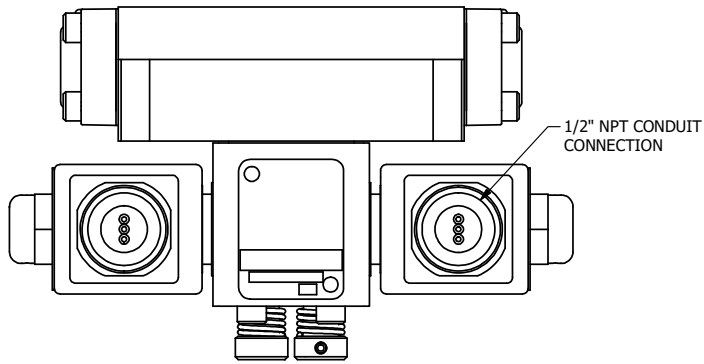

4

3

2

1

AAA
PRODUCTS
INTERNATIONAL

**AAA PRODUCTS
INTERNATIONAL**
7114 Harry Hines Blvd
Dallas, TX 75235

TITLE: 3/8" SUBPLATE, DBL SOL, 3 POS,
CLSD SPR CTR, MOLD-OVER,
NON-LCKNG OVRD, EXCLDR

DRAWING NO.:
DIM_SY3PMONL