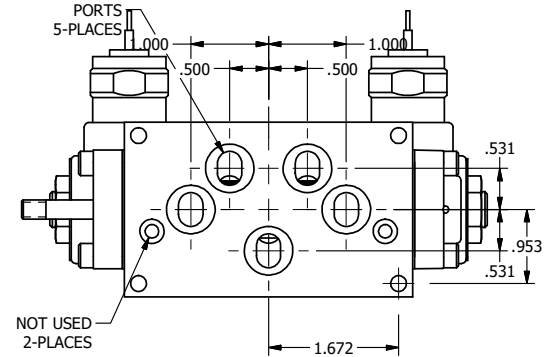

4

3

2

1

AAA
PRODUCTS
INTERNATIONAL

**AAA PRODUCTS
INTERNATIONAL**
7114 Harry Hines Blvd
Dallas, TX 75235

TITLE: 3/8" SUBPLATE, DBL SOL, 2 POS,
CLSD SPR CTR, MOLD-OVER,
NON-LCKNG OVRD, THRD INDCTR PIN

DRAWING NO.:
DIM_SY3PMONK