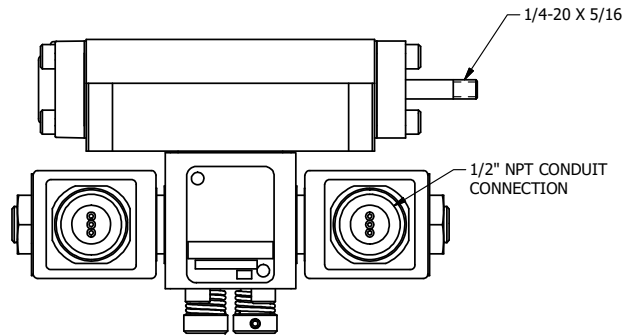

4

3

2

1

AAA
PRODUCTS
INTERNATIONAL

**AAA PRODUCTS
INTERNATIONAL**
7114 Harry Hines Blvd
Dallas, TX 75235

TITLE: 3/8" SUBPLATE, DBL SOL, 2 POS,
CLSD SPR CTR, MOLD-OVER,
NON-LCKNG OVRD, THRD INDCTR PIN

DRAWING NO.:
DIM_SY3PMONK