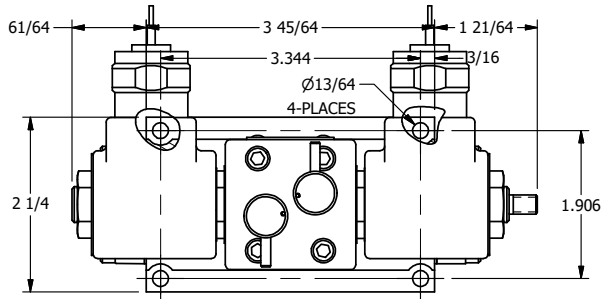

4

3

2

1

AAA
PRODUCTS
INTERNATIONAL

**AAA PRODUCTS
INTERNATIONAL**
7114 Harry Hines Blvd
Dallas, TX 75235

TITLE: 3/8" SUBPLATE, DBL SOL, 2 POS,
CLSD SPR CTR, MOLD-OVER,
NON-LCKNG OVRD, THRD INDCTR PIN

DRAWING NO.:
DIM_SY3PMONK