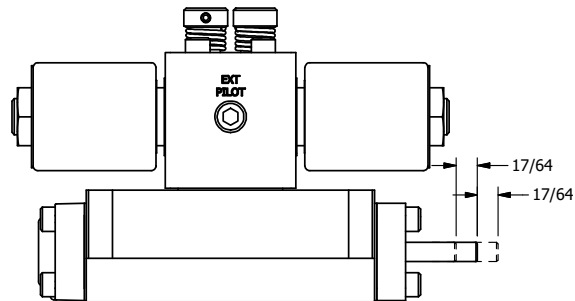

4

3

2

1

AAA
PRODUCTS
INTERNATIONAL

**AAA PRODUCTS
INTERNATIONAL**
7114 Harry Hines Blvd
Dallas, TX 75235

TITLE: 3/8" SUBPLATE, DBL SOL, 2 POS,
CLSD SPR CTR, MOLD-OVER,
NON-LCKNG OVRD, THRD INDCTR PIN

DRAWING NO.:
DIM_SY3PMONK