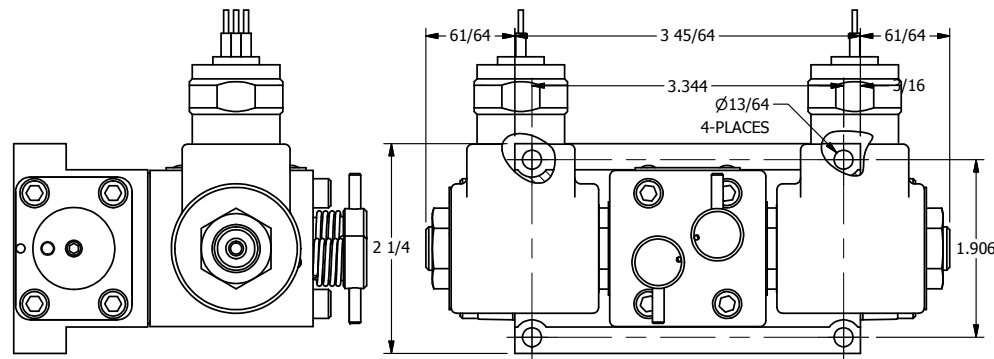

AAA
PRODUCTS
INTERNATIONAL

AAA PRODUCTS INTERNATIONAL
7114 Harry Hines Blvd
Dallas, TX 75235

TITLE: 3/8" SUBPLATE, DBL SOL, 3 POS,
SPR CTR, SOL RTRN, CLSD CTR SPL,
MOLD-OVER, NON-LCKNG OVRD

DRAWING NO.:
DIM_SY3PMON