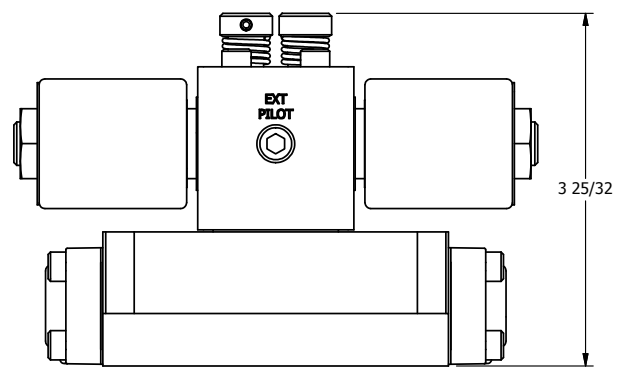

AAA
PRODUCTS
INTERNATIONAL

AAA PRODUCTS INTERNATIONAL
7114 Harry Hines Blvd
Dallas, TX 75235

TITLE: 3/8" SUBPLATE, DBL SOL, 3 POS,
SPR CTR, SOL RTRN, CLSD CTR SPL,
MOLD-OVER, NON-LCKNG OVRD

DRAWING NO.:
DIM_SY3PMON