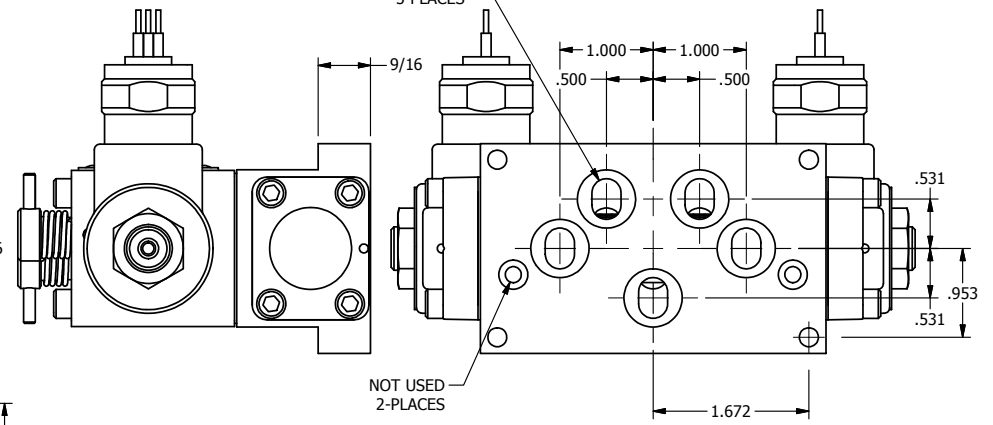

AAA
PRODUCTS
INTERNATIONAL

AAA PRODUCTS INTERNATIONAL
7114 Harry Hines Blvd
Dallas, TX 75235

TITLE: 3/8" SUBPLATE, DBL SOL, 3 POS,
SPR CTR, SOL RTRN, CLSD CTR SPL,
MOLD-OVER, NON-LCKNG OVRD

DRAWING NO.:
DIM_SY3PMON