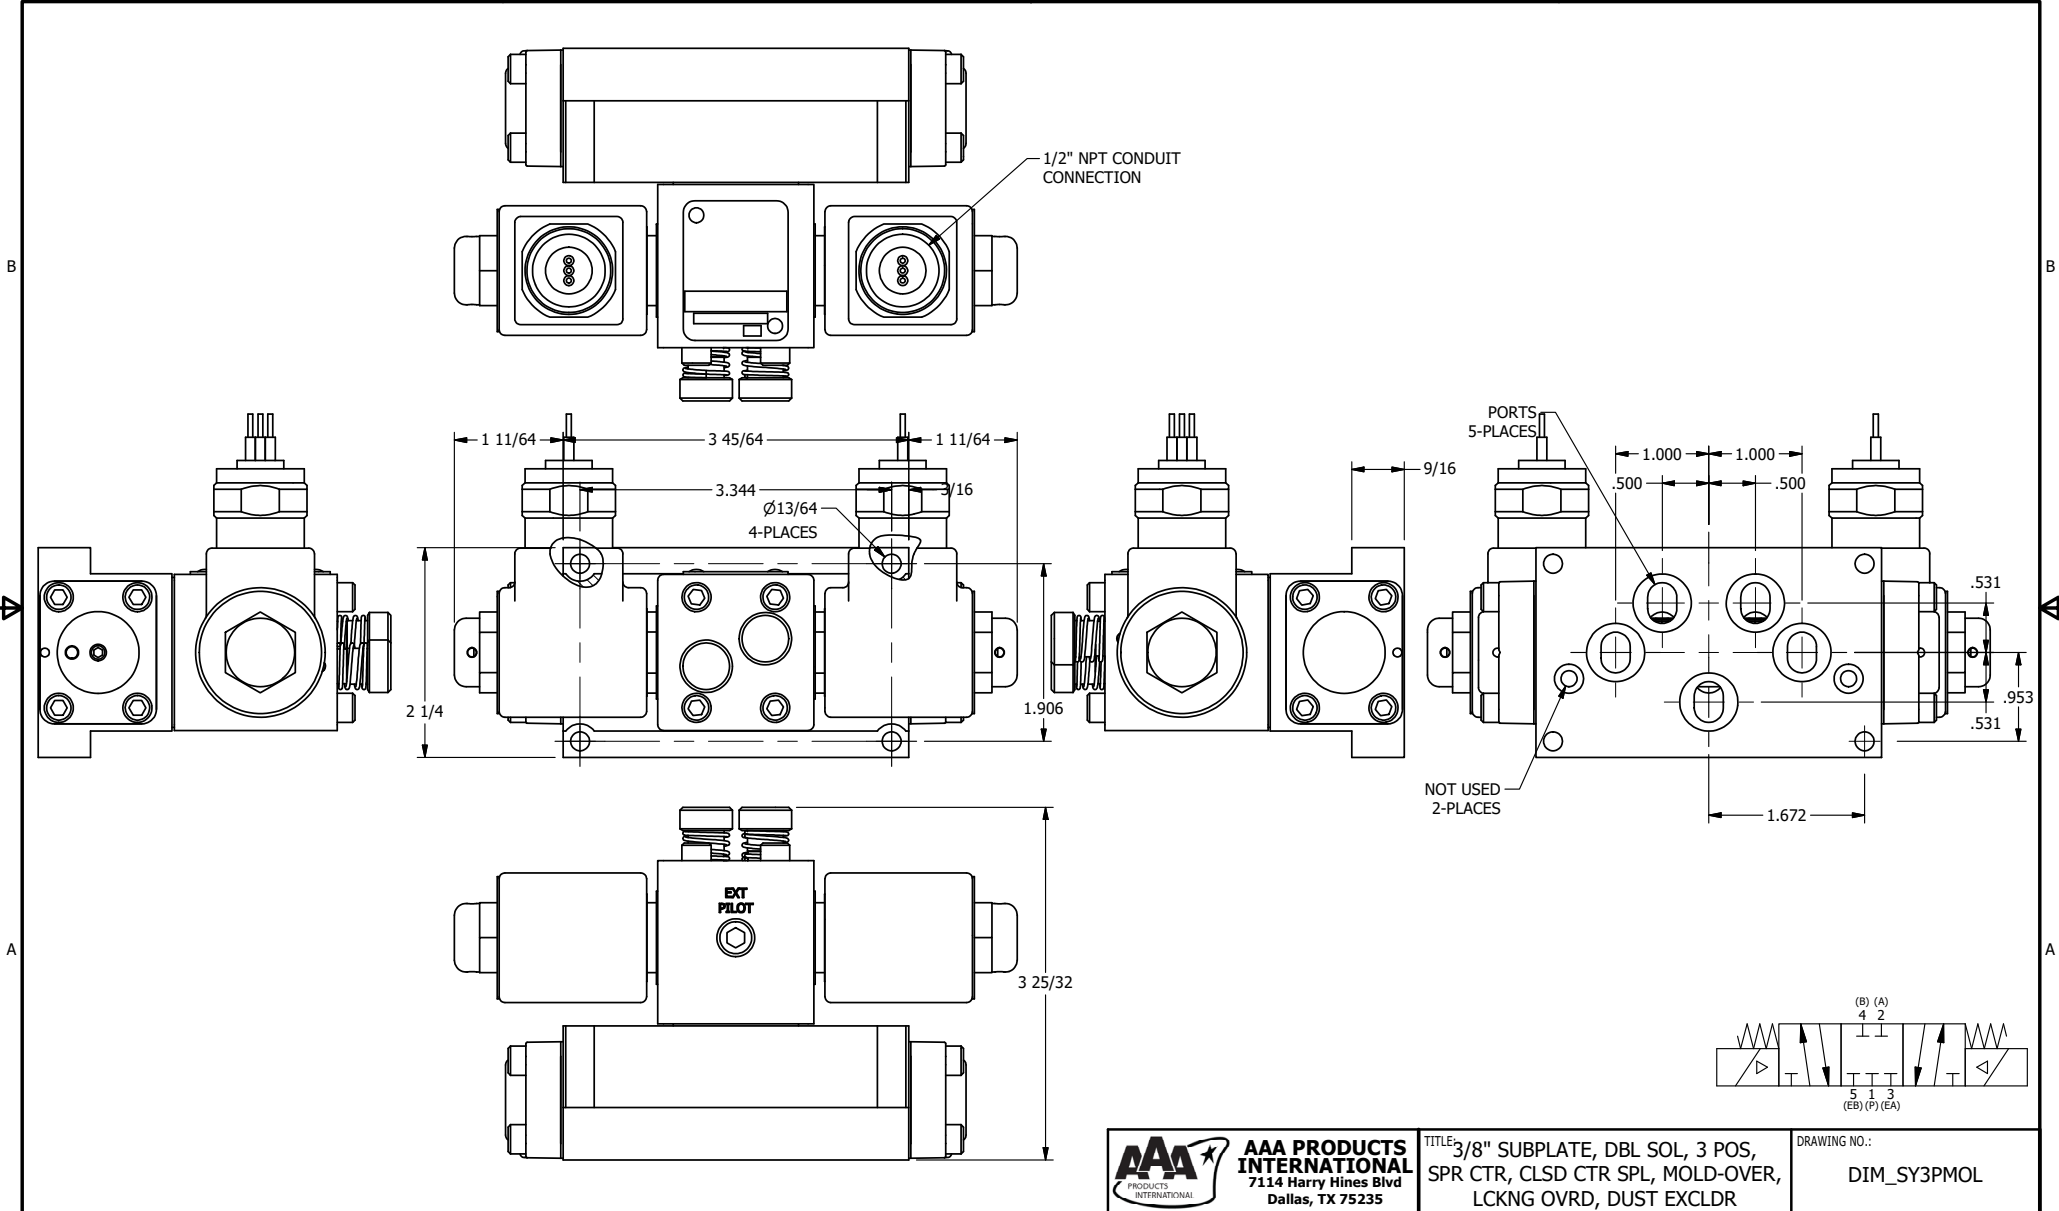

4

3

2

1

B

B

A

A

4

3

2

1

AAA
PRODUCTS
INTERNATIONAL

AAA PRODUCTS INTERNATIONAL
7114 Harry Hines Blvd
Dallas, TX 75235

TITLE: 3/8" SUBPLATE, DBL SOL, 3 POS,
SPR CTR, CLSD CTR SPL, MOLD-OVER,
LCKNG OVRD, DUST EXCLDR

DRAWING NO.:
DIM_SY3PMOL

THE INFORMATION CONTAINED WITHIN THIS DOCUMENT IS PROPRIETARY TO AAA PRODUCTS AND MAY NOT BE DISCLOSED WITHOUT PRIOR WRITTEN CONSENT