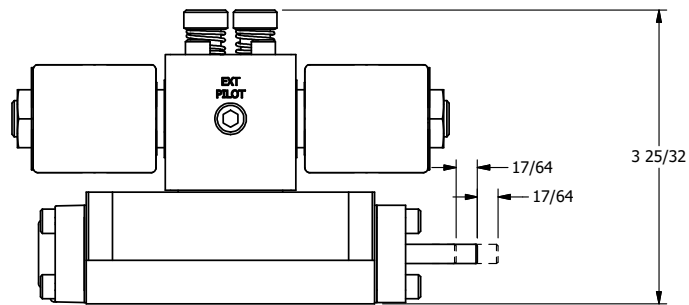

4

3

2

1

**AAA**  
PRODUCTS  
INTERNATIONAL

**AAA PRODUCTS  
INTERNATIONAL**  
7114 Harry Hines Blvd  
Dallas, TX 75235

TITLE: 3/8" SUBPLATE, DBL SOL, 2 POS,  
CLSD SPR CTR, MOLD-OVER,  
LCKNG OVRD, THREADED INDCTR PIN