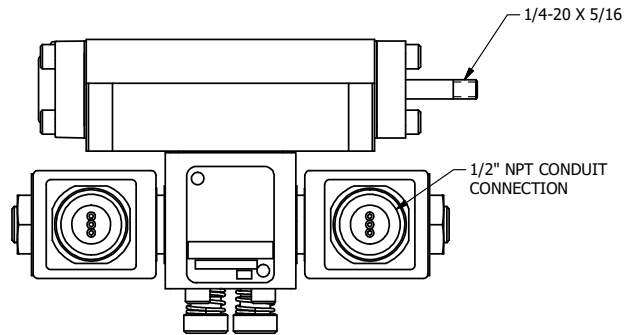

4

3

2

1

**AAA**  
PRODUCTS  
INTERNATIONAL

**AAA PRODUCTS  
INTERNATIONAL**  
7114 Harry Hines Blvd  
Dallas, TX 75235

TITLE: 3/8" SUBPLATE, DBL SOL, 2 POS,  
CLSD SPR CTR, MOLD-OVER,  
LCKNG OVRD, THREADED INDCTR PIN