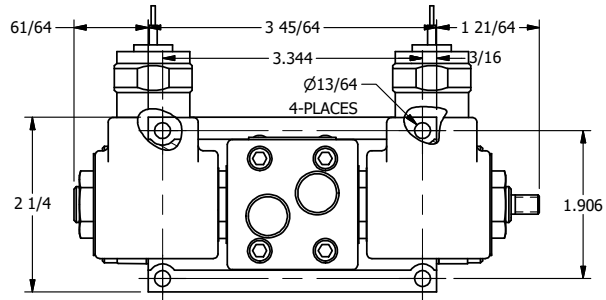

4

3

2

1

**AAA**  
PRODUCTS  
INTERNATIONAL

**AAA PRODUCTS  
INTERNATIONAL**  
7114 Harry Hines Blvd  
Dallas, TX 75235

TITLE: 3/8" SUBPLATE, DBL SOL, 2 POS,  
CLSD SPR CTR, MOLD-OVER,  
LCKNG OVRD, THREADED INDCTR PIN

DRAWING NO.:  
DIM\_SY3PMOK

THE INFORMATION CONTAINED WITHIN THIS DOCUMENT IS PROPRIETARY TO AAA PRODUCTS AND MAY NOT BE DISCLOSED WITHOUT PRIOR WRITTEN CONSENT

4

3

2

B

B

A