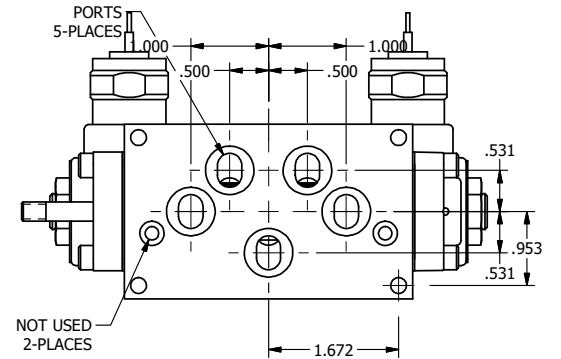

4

3

2

1

**AAA**  
PRODUCTS  
INTERNATIONAL

**AAA PRODUCTS  
INTERNATIONAL**  
7114 Harry Hines Blvd  
Dallas, TX 75235

TITLE: 3/8" SUBPLATE, DBL SOL, 2 POS,  
CLSD SPR CTR, MOLD-OVER,  
LCKNG OVRD, THREADED INDCTR PIN

DRAWING NO.:  
DIM\_SY3PMOK

THE INFORMATION CONTAINED WITHIN THIS DOCUMENT IS PROPRIETARY TO AAA PRODUCTS AND MAY NOT BE DISCLOSED WITHOUT PRIOR WRITTEN CONSENT

4

3

2

B

B

A