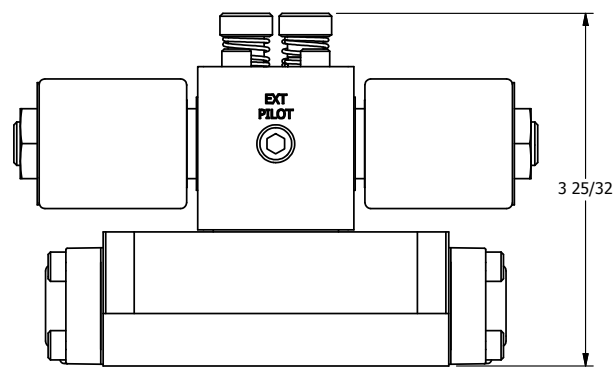

AAA
PRODUCTS
INTERNATIONAL

AAA PRODUCTS INTERNATIONAL
7114 Harry Hines Blvd
Dallas, TX 75235

TITLE: 3/8" SUBPLATE, DBL SOL, 3 POS,
SPR CTR, SOL RTRN, CLSD CTR SPL,
MOLD-OVER, LCKNG OVRD

DRAWING NO.:
DIM_SY3PMO