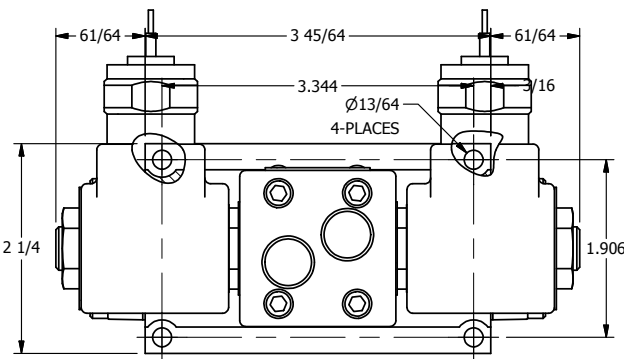

4

3

2

1

B

B

A

A

AAA
PRODUCTS
INTERNATIONAL

AAA PRODUCTS INTERNATIONAL
7114 Harry Hines Blvd
Dallas, TX 75235

TITLE: 3/8" SUBPLATE, DBL SOL, 3 POS,
SPR CTR, SOL RTRN, CLSD CTR SPL,
MOLD-OVER, LCKNG OVRD

DRAWING NO.:
DIM_SY3PMO