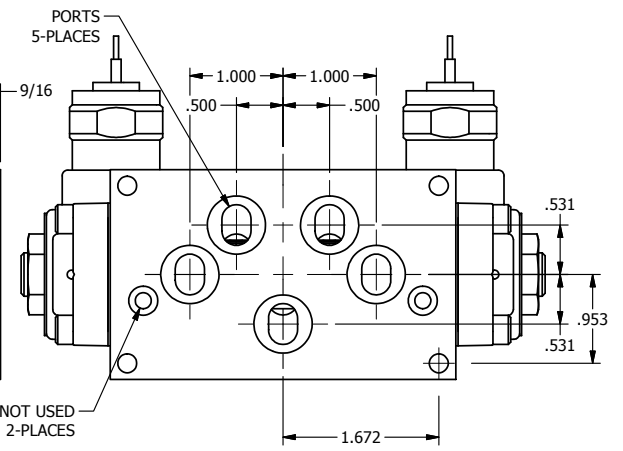

AAA
PRODUCTS
INTERNATIONAL

AAA PRODUCTS INTERNATIONAL
7114 Harry Hines Blvd
Dallas, TX 75235

TITLE: 3/8" SUBPLATE, DBL SOL, 3 POS,
SPR CTR, SOL RTRN, CLSD CTR SPL,
MOLD-OVER, LCKNG OVRD

DRAWING NO.:
DIM_SY3PMO