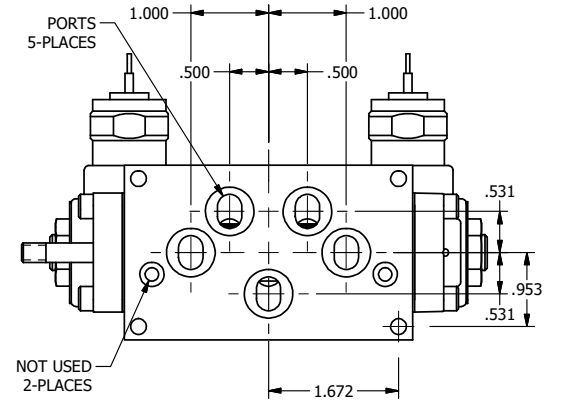

4

3

2

1

4

3

2

AAA
PRODUCTS
INTERNATIONAL

**AAA PRODUCTS
INTERNATIONAL**
7114 Harry Hines Blvd
Dallas, TX 75235

TITLE: 3/8" SUBPLATE, DBL SOL, 2 POS,
SPR CTR, SOL SHFT, CLSD CTR SPL,
MOLD-OVER, THREADED INDICATOR

DRAWING NO.:
DIM_SY3PMK

THE INFORMATION CONTAINED WITHIN THIS DOCUMENT IS PROPRIETARY TO AAA PRODUCTS AND MAY NOT BE DISCLOSED WITHOUT PRIOR WRITTEN CONSENT