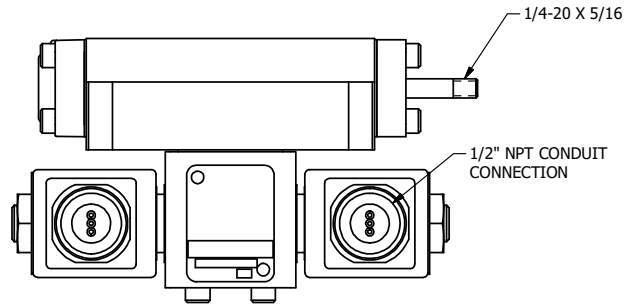

4

3

2

1

4

3

2

AAA
PRODUCTS
INTERNATIONAL

**AAA PRODUCTS
INTERNATIONAL**
7114 Harry Hines Blvd
Dallas, TX 75235

TITLE: 3/8" SUBPLATE, DBL SOL, 2 POS,
SPR CTR, SOL SHFT, CLSD CTR SPL,
MOLD-OVER, THREADED INDICATOR

DRAWING NO.:
DIM_SY3PMK

THE INFORMATION CONTAINED WITHIN THIS DOCUMENT IS PROPRIETARY TO AAA PRODUCTS AND MAY NOT BE DISCLOSED WITHOUT PRIOR WRITTEN CONSENT