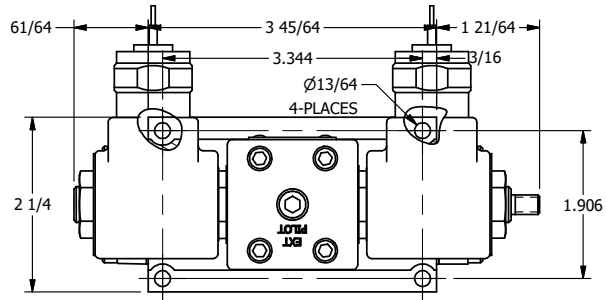

4

3

2

1

4

3

2

AAA
PRODUCTS
INTERNATIONAL

**AAA PRODUCTS
INTERNATIONAL**
7114 Harry Hines Blvd
Dallas, TX 75235

TITLE: 3/8" SUBPLATE, DBL SOL, 2 POS,
SPR CTR, SOL SHFT, CLSD CTR SPL,
MOLD-OVER, THREADED INDICATOR

DRAWING NO.:
DIM_SY3PMK

THE INFORMATION CONTAINED WITHIN THIS DOCUMENT IS PROPRIETARY TO AAA PRODUCTS AND MAY NOT BE DISCLOSED WITHOUT PRIOR WRITTEN CONSENT