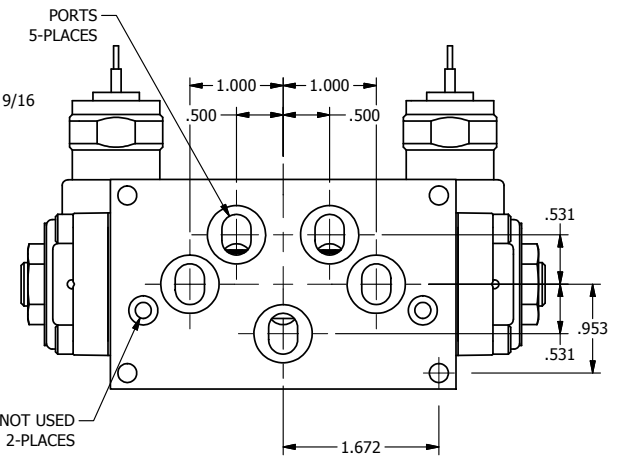

1/2" NPT CONDUIT
3-WIRE CONNECTION

AAA
PRODUCTS
INTERNATIONAL

**AAA PRODUCTS
INTERNATIONAL**
7114 Harry Hines Blvd
Dallas, TX 75235

TITLE: 3/8" SUBPLATE, DBL SOL, 3 POS,
SPR CTR, SOL RTRN, CLSD CTR SPL,
MOLD-OVER