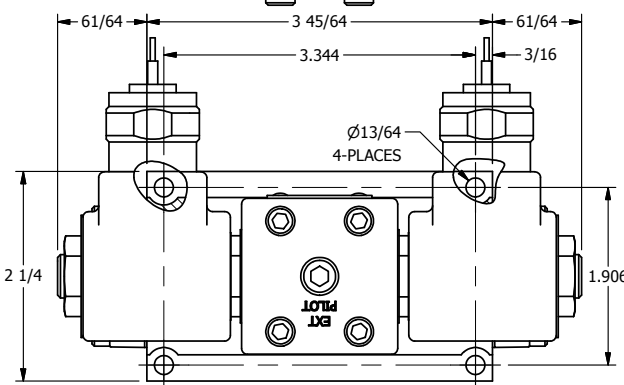

4

3

2

1

B

B

A

A

1/2" NPT CONDUIT
3-WIRE CONNECTION

AAA
PRODUCTS
INTERNATIONAL

**AAA PRODUCTS
INTERNATIONAL**
7114 Harry Hines Blvd
Dallas, TX 75235

TITLE: 3/8" SUBPLATE, DBL SOL, 3 POS,
SPR CTR, SOL RTRN, CLSD CTR SPL,
MOLD-OVER

PART NO.:
DIM_SY3PM

4

3

2

1

THE INFORMATION CONTAINED WITHIN THIS DOCUMENT IS PROPRIETARY TO AAA PRODUCTS AND MAY NOT BE DISCLOSED WITHOUT PRIOR WRITTEN CONSENT