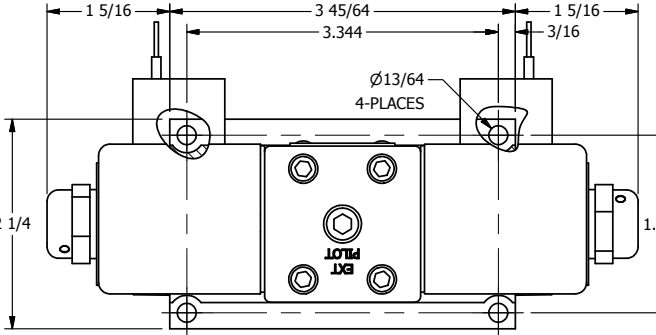

4

3

2

1

B

B

1/2" NPT CONDUIT CONNECTION

A

TITLE: 3/8" SUBPLATE, DBL SOL, 3 POS,  
SPR CTR, SOL RTRN, CLSD CTR SPL,  
CLASSIC SOL, DUST EXCLDR

DRAWING NO.:  
DIM\_SY3PL

THE INFORMATION CONTAINED WITHIN THIS DOCUMENT IS PROPRIETARY TO AAA PRODUCTS AND MAY NOT BE DISCLOSED WITHOUT PRIOR WRITTEN CONSENT