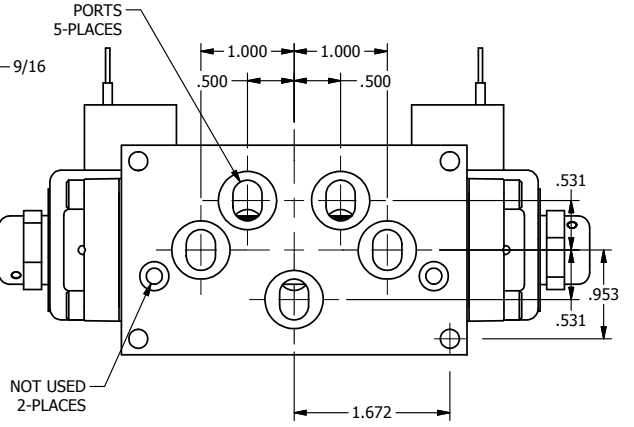

4

3

2

1

B

B

1/2" NPT CONDUIT CONNECTION

A

TITLE: 3/8" SUBPLATE, DBL SOL, 3 POS,  
SPR CTR, SOL RTRN, CLSD CTR SPL,  
CLASSIC SOL, DUST EXCLDR

DRAWING NO.:  
DIM\_SY3PL

THE INFORMATION CONTAINED WITHIN THIS DOCUMENT IS PROPRIETARY TO AAA PRODUCTS AND MAY NOT BE DISCLOSED WITHOUT PRIOR WRITTEN CONSENT