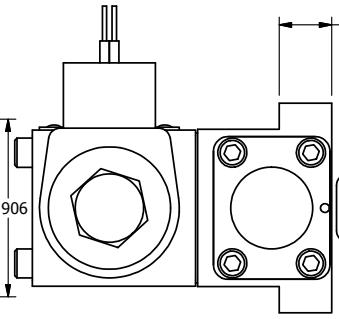

4

3

2

1

B

B

1/2" NPT CONDUIT CONNECTION

A

TITLE: 3/8" SUBPLATE, DBL SOL, 3 POS,  
SPR CTR, SOL RTRN, CLSD CTR SPL,  
CLASSIC SOL, DUST EXCLDR

DRAWING NO.:  
DIM\_SY3PL

THE INFORMATION CONTAINED WITHIN THIS DOCUMENT IS PROPRIETARY TO AAA PRODUCTS AND MAY NOT BE DISCLOSED WITHOUT PRIOR WRITTEN CONSENT