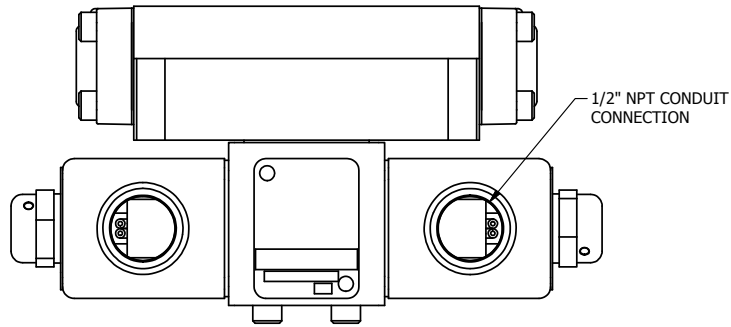

4

3

2

1

B

B

1/2" NPT CONDUIT CONNECTION

A

TITLE: 3/8" SUBPLATE, DBL SOL, 3 POS,  
SPR CTR, SOL RTRN, CLSD CTR SPL,  
CLASSIC SOL, DUST EXCLDR

DRAWING NO.:  
DIM\_SY3PL

THE INFORMATION CONTAINED WITHIN THIS DOCUMENT IS PROPRIETARY TO AAA PRODUCTS AND MAY NOT BE DISCLOSED WITHOUT PRIOR WRITTEN CONSENT