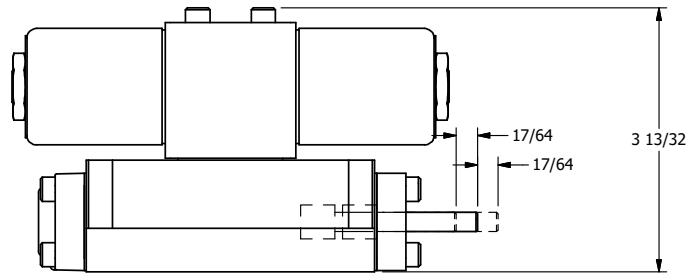

4

3

2

1

AAA
PRODUCTS
INTERNATIONAL

**AAA PRODUCTS
INTERNATIONAL**
7114 Harry Hines Blvd
Dallas, TX 75235

TITLE: 3/8" SUBPLATE, DBL SOL, 2 POS,
SPR CTR, SOL SHFT, CLSD CTR SPL,
CLASSIC SOL, THREADED INDICATOR

DRAWING NO.:
DIM_SY3PK

THE INFORMATION CONTAINED WITHIN THIS DOCUMENT IS PROPRIETARY TO AAA PRODUCTS AND MAY NOT BE DISCLOSED WITHOUT PRIOR WRITTEN CONSENT

4

3

2