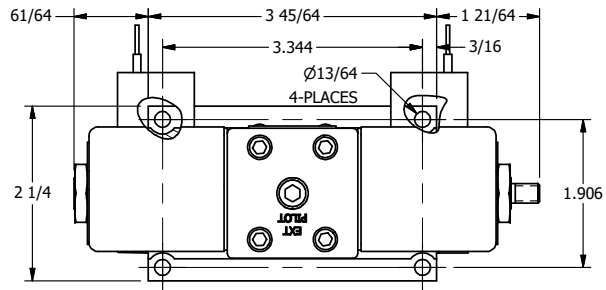

4

3

2

1

AAA
PRODUCTS
INTERNATIONAL

**AAA PRODUCTS
INTERNATIONAL**
7114 Harry Hines Blvd
Dallas, TX 75235

TITLE: 3/8" SUBPLATE, DBL SOL, 2 POS,
SPR CTR, SOL SHFT, CLSD CTR SPL,
CLASSIC SOL, THREADED INDICATOR

DRAWING NO.:
DIM_SY3PK

THE INFORMATION CONTAINED WITHIN THIS DOCUMENT IS PROPRIETARY TO AAA PRODUCTS AND MAY NOT BE DISCLOSED WITHOUT PRIOR WRITTEN CONSENT

4

3

2