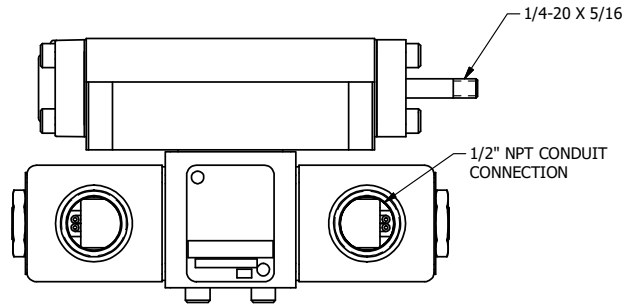

4

3

2

1

AAA
PRODUCTS
INTERNATIONAL

**AAA PRODUCTS
INTERNATIONAL**
7114 Harry Hines Blvd
Dallas, TX 75235

TITLE: 3/8" SUBPLATE, DBL SOL, 2 POS,
SPR CTR, SOL SHFT, CLSD CTR SPL,
CLASSIC SOL, THREADED INDICATOR

DRAWING NO.:
DIM_SY3PK

THE INFORMATION CONTAINED WITHIN THIS DOCUMENT IS PROPRIETARY TO AAA PRODUCTS AND MAY NOT BE DISCLOSED WITHOUT PRIOR WRITTEN CONSENT

4

3

2