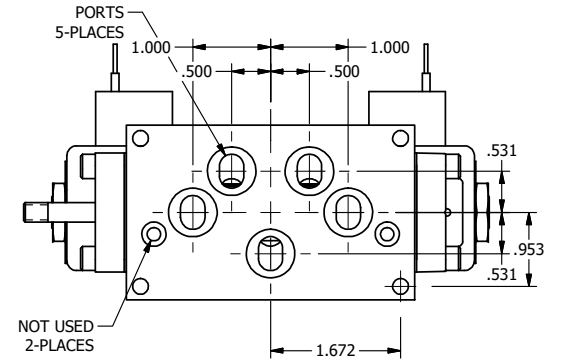

4

3

2

1

AAA
PRODUCTS
INTERNATIONAL

**AAA PRODUCTS
INTERNATIONAL**
7114 Harry Hines Blvd
Dallas, TX 75235

TITLE: 3/8" SUBPLATE, DBL SOL, 2 POS,
SPR CTR, SOL SHFT, CLSD CTR SPL,
CLASSIC SOL, THREADED INDICATOR

DRAWING NO.:
DIM_SY3PK

THE INFORMATION CONTAINED WITHIN THIS DOCUMENT IS PROPRIETARY TO AAA PRODUCTS AND MAY NOT BE DISCLOSED WITHOUT PRIOR WRITTEN CONSENT

4

3

2