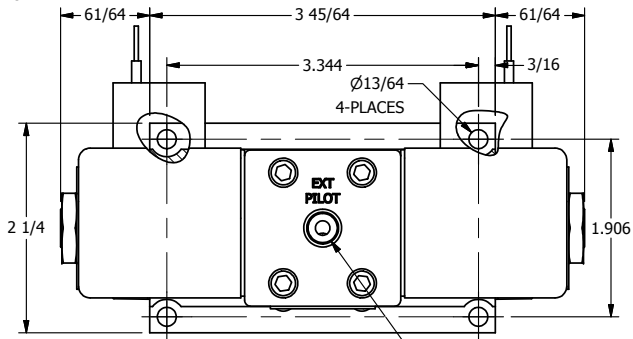

4

3

2

1

1/2" NPT CONDUIT CONNECTION

PORTS 5-PLACES

NOT USED 2-PLACES

AAA
PRODUCTS
INTERNATIONAL

AAA PRODUCTS INTERNATIONAL
7114 Harry Hines Blvd
Dallas, TX 75235

TITLE: 3/8" SUBPLATE, DBL SOL, 3 POS,
SPR CTR, SOL RTRN, FLOAT CTR SPL,
CLASSIC SOL, EXT PILOT

DRAWING NO.:
DIM_SY3PGZ

THE INFORMATION CONTAINED WITHIN THIS DOCUMENT IS PROPRIETARY TO AAA PRODUCTS AND MAY NOT BE DISCLOSED WITHOUT PRIOR WRITTEN CONSENT