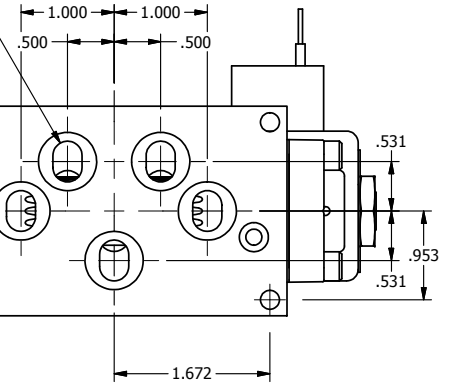

4

3

2

1

1/2" NPT CONDUIT CONNECTION

PORTS 5-PLACES

NOT USED 2-PLACES

AAA
PRODUCTS
INTERNATIONAL

AAA PRODUCTS INTERNATIONAL
7114 Harry Hines Blvd
Dallas, TX 75235

TITLE: 3/8" SUBPLATE, DBL SOL, 3 POS,
SPR CTR, SOL RTRN, FLOAT CTR SPL,
CLASSIC SOL, EXT PILOT

DRAWING NO.:
DIM_SY3PGZ

THE INFORMATION CONTAINED WITHIN THIS DOCUMENT IS PROPRIETARY TO AAA PRODUCTS AND MAY NOT BE DISCLOSED WITHOUT PRIOR WRITTEN CONSENT