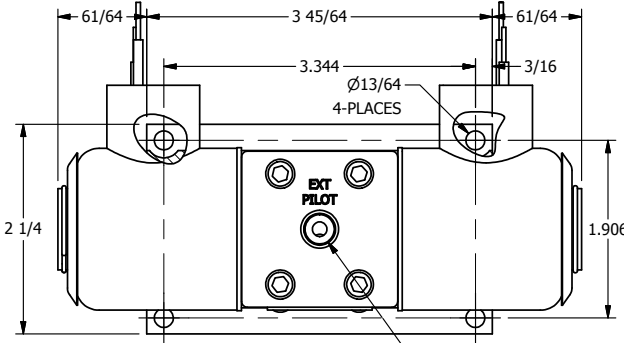

4

3

2

1

1/2" NPT CONDUIT CONNECTION

1/8" NPTF EXTERNAL PILOT PORT

PORTS 5-PLACES

**AAA**  
PRODUCTS  
INTERNATIONAL

**AAA PRODUCTS INTERNATIONAL**  
7114 Harry Hines Blvd  
Dallas, TX 75235

TITLE: 3/8" SUBPLATE, DBL SOL, 3 POS,  
SPR CTR, SOL RTRN, FLOAT CTR SPL,  
EXPL PROOF, EXT PILOT

DRAWING NO.:  
DIM\_SY3PGXZ

THE INFORMATION CONTAINED WITHIN THIS DOCUMENT IS PROPRIETARY TO AAA PRODUCTS AND MAY NOT BE DISCLOSED WITHOUT PRIOR WRITTEN CONSENT