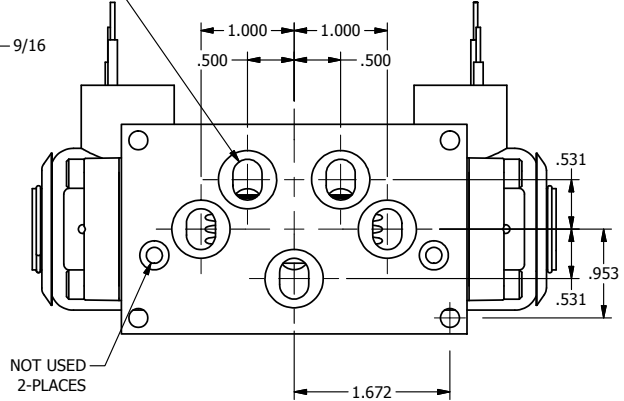

4

3

2

1

1/2" NPT CONDUIT CONNECTION

1/8" NPTF EXTERNAL PILOT PORT

PORTS 5-PLACES

**AAA**  
PRODUCTS  
INTERNATIONAL

**AAA PRODUCTS INTERNATIONAL**  
7114 Harry Hines Blvd  
Dallas, TX 75235

TITLE: 3/8" SUBPLATE, DBL SOL, 3 POS,  
SPR CTR, SOL RTRN, FLOAT CTR SPL,  
EXPL PROOF, EXT PILOT

DRAWING NO.:  
DIM\_SY3PGXZ

THE INFORMATION CONTAINED WITHIN THIS DOCUMENT IS PROPRIETARY TO AAA PRODUCTS AND MAY NOT BE DISCLOSED WITHOUT PRIOR WRITTEN CONSENT