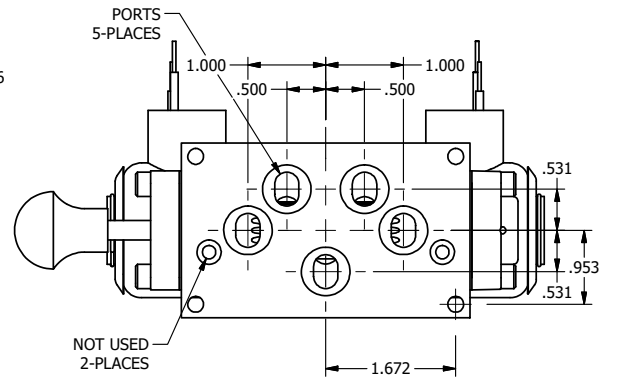

4

3

2

1

AAA
PRODUCTS
INTERNATIONAL

**AAA PRODUCTS
INTERNATIONAL**
7114 Harry Hines Blvd
Dallas, TX 75235

TITLE: 3/8" SUBPLATE, DBL SOL, 2 POS,
SPR CTR, SOL SHFT, FLOAT CTR SPL,
EXPL PROOF, MAN SPL OVRD

DRAWING NO.:
DIM_SY3PGXOS