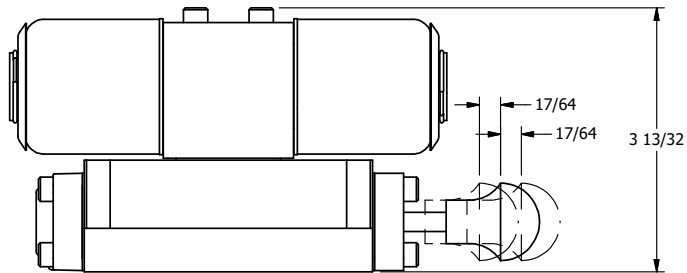

4

3

2

1

AAA
PRODUCTS
INTERNATIONAL

**AAA PRODUCTS
INTERNATIONAL**
7114 Harry Hines Blvd
Dallas, TX 75235

TITLE: 3/8" SUBPLATE, DBL SOL, 2 POS,
SPR CTR, SOL SHFT, FLOAT CTR SPL,
EXPL PROOF, MAN SPL OVRD

DRAWING NO.:
DIM_SY3PGXOS