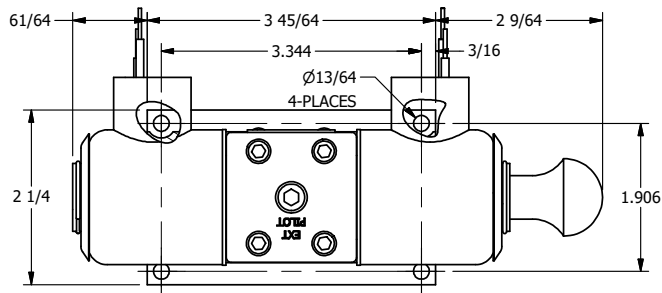

4

3

2

1

AAA
PRODUCTS
INTERNATIONAL

**AAA PRODUCTS
INTERNATIONAL**
7114 Harry Hines Blvd
Dallas, TX 75235

TITLE: 3/8" SUBPLATE, DBL SOL, 2 POS,
SPR CTR, SOL SHFT, FLOAT CTR SPL,
EXPL PROOF, MAN SPL OVRD

DRAWING NO.:
DIM_SY3PGXOS