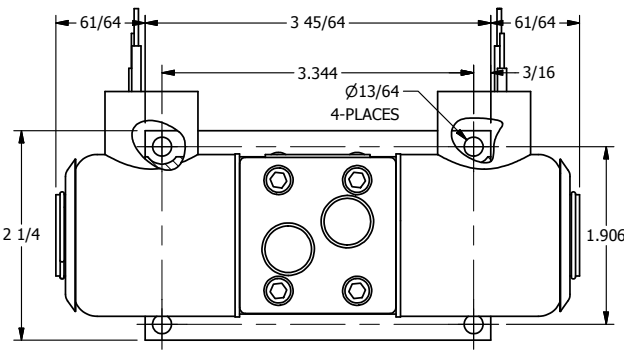

4

3

2

1

B

B

1/2" NPT CONDUIT CONNECTION

PORTS
5-PLACES

NOT USED
2-PLACES

A

A

3 25/32

4

3

2

1

A

A

AAA
PRODUCTS
INTERNATIONAL

AAA PRODUCTS INTERNATIONAL
7114 Harry Hines Blvd
Dallas, TX 75235

TITLE: 3/8" SUBPLATE, DBL SOL, 3 POS,
SPR CTR, SOL RTRN, FLOAT CTR SPL,
EXPL PROOF, PUSH OVRD

DRAWING NO.:
DIM_SY3PGXOP