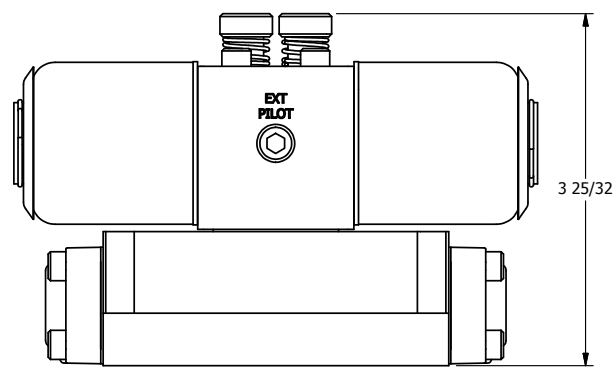

4

3

2

1

B

B

1/2" NPT CONDUIT CONNECTION

PORTS
5-PLACES

NOT USED
2-PLACES

A

A

3 25/32

4

3

2

1

A

A

AAA
PRODUCTS
INTERNATIONAL

AAA PRODUCTS INTERNATIONAL
7114 Harry Hines Blvd
Dallas, TX 75235

TITLE: 3/8" SUBPLATE, DBL SOL, 3 POS,
SPR CTR, SOL RTRN, FLOAT CTR SPL,
EXPL PROOF, PUSH OVRD

DRAWING NO.:
DIM_SY3PGXOP