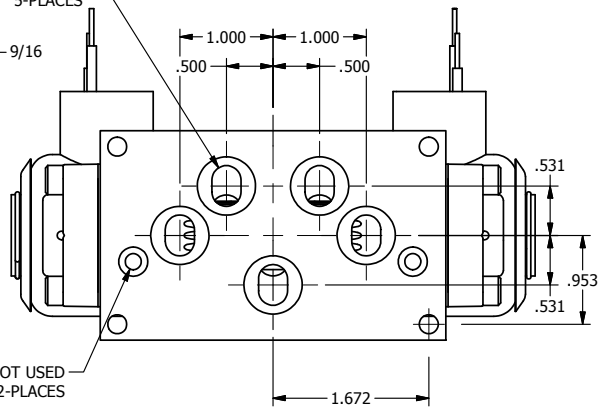

4

3

2

1

B

B

1/2" NPT CONDUIT CONNECTION

PORTS
5-PLACES

NOT USED
2-PLACES

A

A

3 25/32

4

3

2

1

A

A

AAA
PRODUCTS
INTERNATIONAL

AAA PRODUCTS INTERNATIONAL
7114 Harry Hines Blvd
Dallas, TX 75235

TITLE: 3/8" SUBPLATE, DBL SOL, 3 POS,
SPR CTR, SOL RTRN, FLOAT CTR SPL,
EXPL PROOF, PUSH OVRD

DRAWING NO.:
DIM_SY3PGXOP