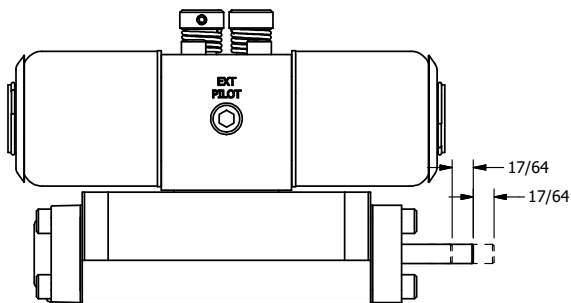

4

3

2

1

AAA
PRODUCTS
INTERNATIONAL

**AAA PRODUCTS
INTERNATIONAL**
7114 Harry Hines Blvd
Dallas, TX 75235

TITLE: 3/8" SUBPLATE, DBL SOL, 2 POS,
FLOAT SPR CTR, EXPL PROOF,
NON-LCKNG OVRD, THRD INDCTR PIN

DRAWING NO.:
DIM_SY3PGXONK