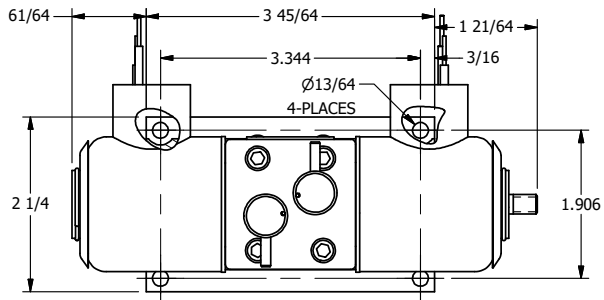

4

3

2

1

AAA
PRODUCTS
INTERNATIONAL

**AAA PRODUCTS
INTERNATIONAL**
7114 Harry Hines Blvd
Dallas, TX 75235

TITLE: 3/8" SUBPLATE, DBL SOL, 2 POS,
FLOAT SPR CTR, EXPL PROOF,
NON-LCKNG OVRD, THRD INDCTR PIN

DRAWING NO.:
DIM_SY3PGXONK