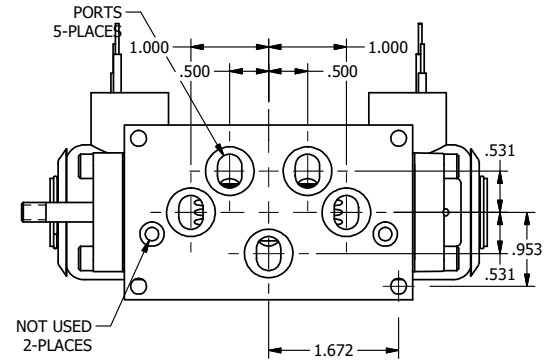

4

3

2

1

AAA
PRODUCTS
INTERNATIONAL

**AAA PRODUCTS
INTERNATIONAL**
7114 Harry Hines Blvd
Dallas, TX 75235

TITLE: 3/8" SUBPLATE, DBL SOL, 2 POS,
FLOAT SPR CTR, EXPL PROOF,
NON-LCKNG OVRD, THRD INDCTR PIN

DRAWING NO.:
DIM_SY3PGXONK